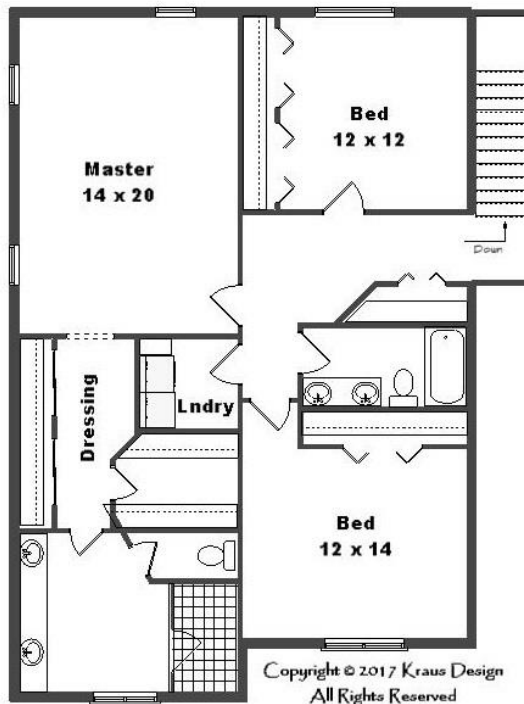

Your Land Your Style Your Home Your Way

Design + Build = Your Best Value

KRAUS
DESIGN + BUILD
248-972-5549

In-Town 5026D
2640 Sq.Ft.

Requires 50' x 120' Lot

Setting the New Standard