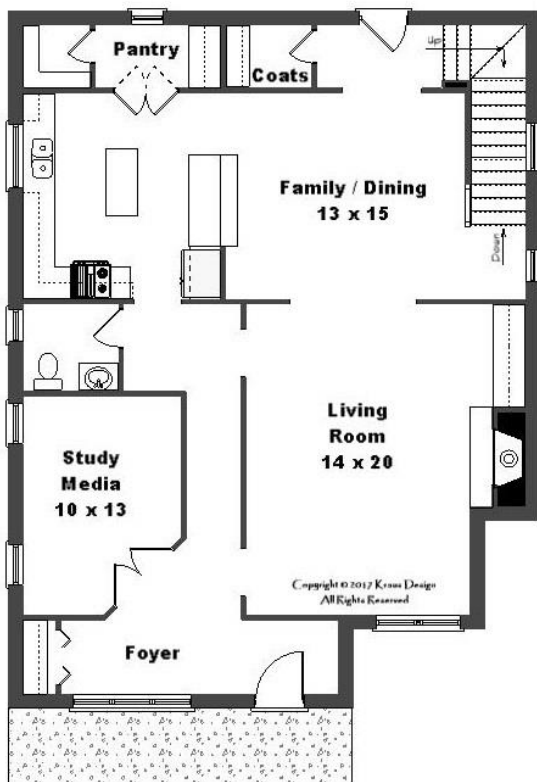

Your Land Your Style Your Home Your Way

Design + Build = Your Best Value

KRAUS
DESIGN + BUILD
248-972-5549

In-Town 5026D
2640 Sq.Ft.

Requires 50' x 120' Lot

Setting the New Standard