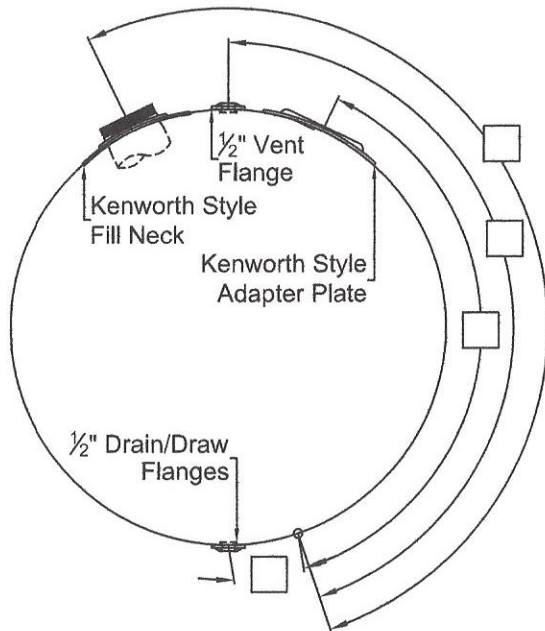

1/2" Plug

Fax #: _____

Do you need any mounting hardware?

Vent

Straps Mtg Kit Combo Kit

Sending Unit

Please note parts and mounting are not included in the price of the tank.

Other

Viewed from rear of driver's side

← Truck Front
Driver Side

Kenworth Style

This configuration is typically found on tanks prior to 2010.

Please note: All sizes are NPTF unless otherwise noted and reference all measurements from the lateral weld seam and the end cap weld seam to the center of the fittings.