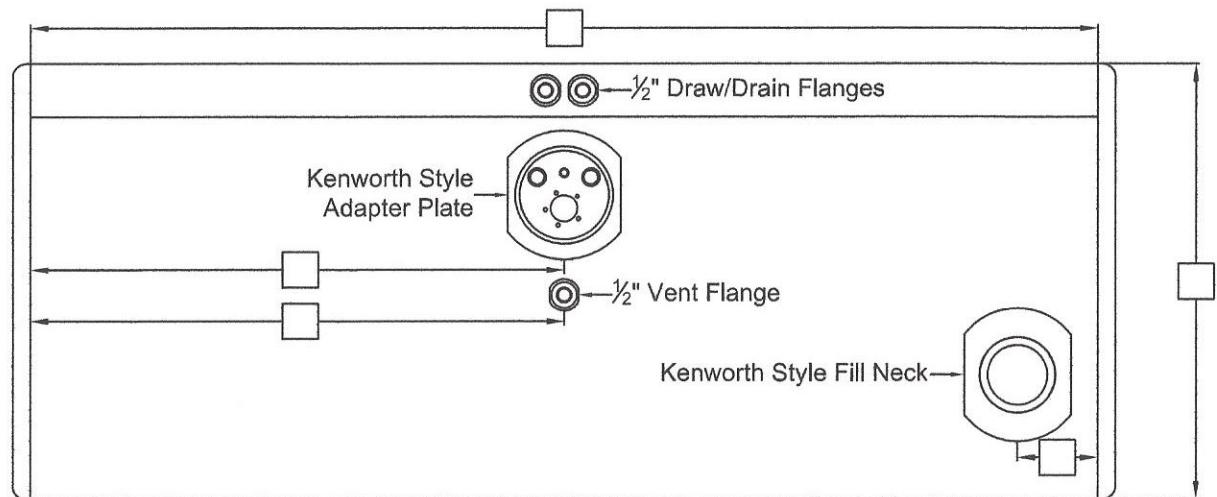

1/2" Plug

Fax #: _____

Do you need any mounting hardware?

Vent

Straps Mtg Kit Combo Kit

Sending Unit

Please note parts and mounting are not included in the price of the tank.

Other

Viewed from rear of driver's side

← Truck Front
Driver Side

Kenworth Style

This configuration is typically found on tanks prior to 2010.

Please note: All sizes are NPTF unless otherwise noted and reference all measurements from the lateral weld seam and the end cap weld seam to the center of the fittings.