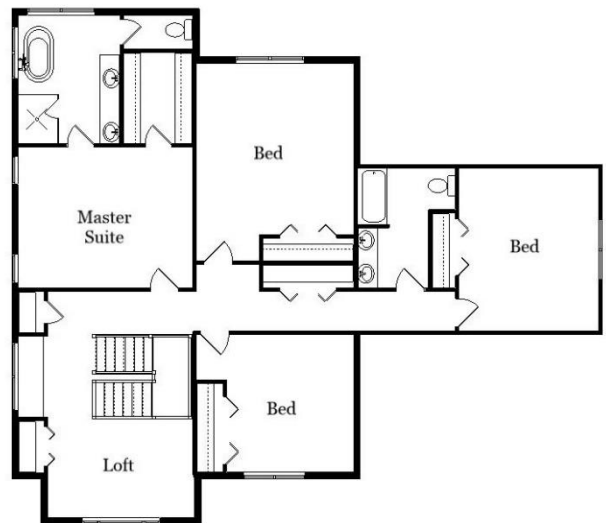

Your Land Your Style Your Home Your Way
Design + Build = Your Best Value

The **Kraus** Company, LLC
DESIGN BUILD

248-972-5549

Spring Cove I
2735 Sq. Ft.

Copyright © 2021 Kraus Design Build
All Rights Reserved

Setting the New Standard

Your Land Your Style Your Home Your Way
Design + Build = Your Best Value

The **Kraus** Company
DESIGN BUILD
248-972-5549

Spring Cove IV
2995 Sq. Ft.
Copyright © 2021 Kraus Design Build
All Rights Reserved