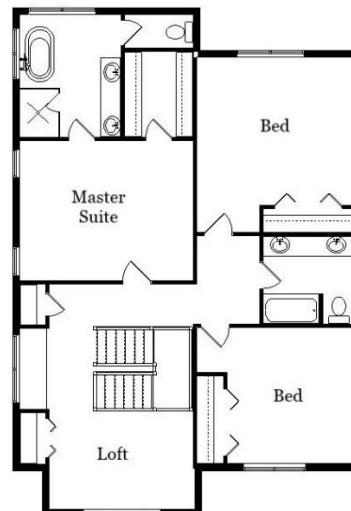

Your Land Your Style Your Home Your Way
Design + Build = Your Best Value

The **Kraus** Company, LLC
DESIGN BUILD

248-972-5549

Spring Cove I
2735 Sq. Ft.

Copyright © 2021 Kraus Design Build
All Rights Reserved

Setting the New Standard

Your Land Your Style Your Home Your Way
Design + Build = Your Best Value

The **Kraus** Company
DESIGN BUILD
248-972-5549

Spring Cove IV
2995 Sq. Ft.
Copyright © 2021 Kraus Design Build
All Rights Reserved