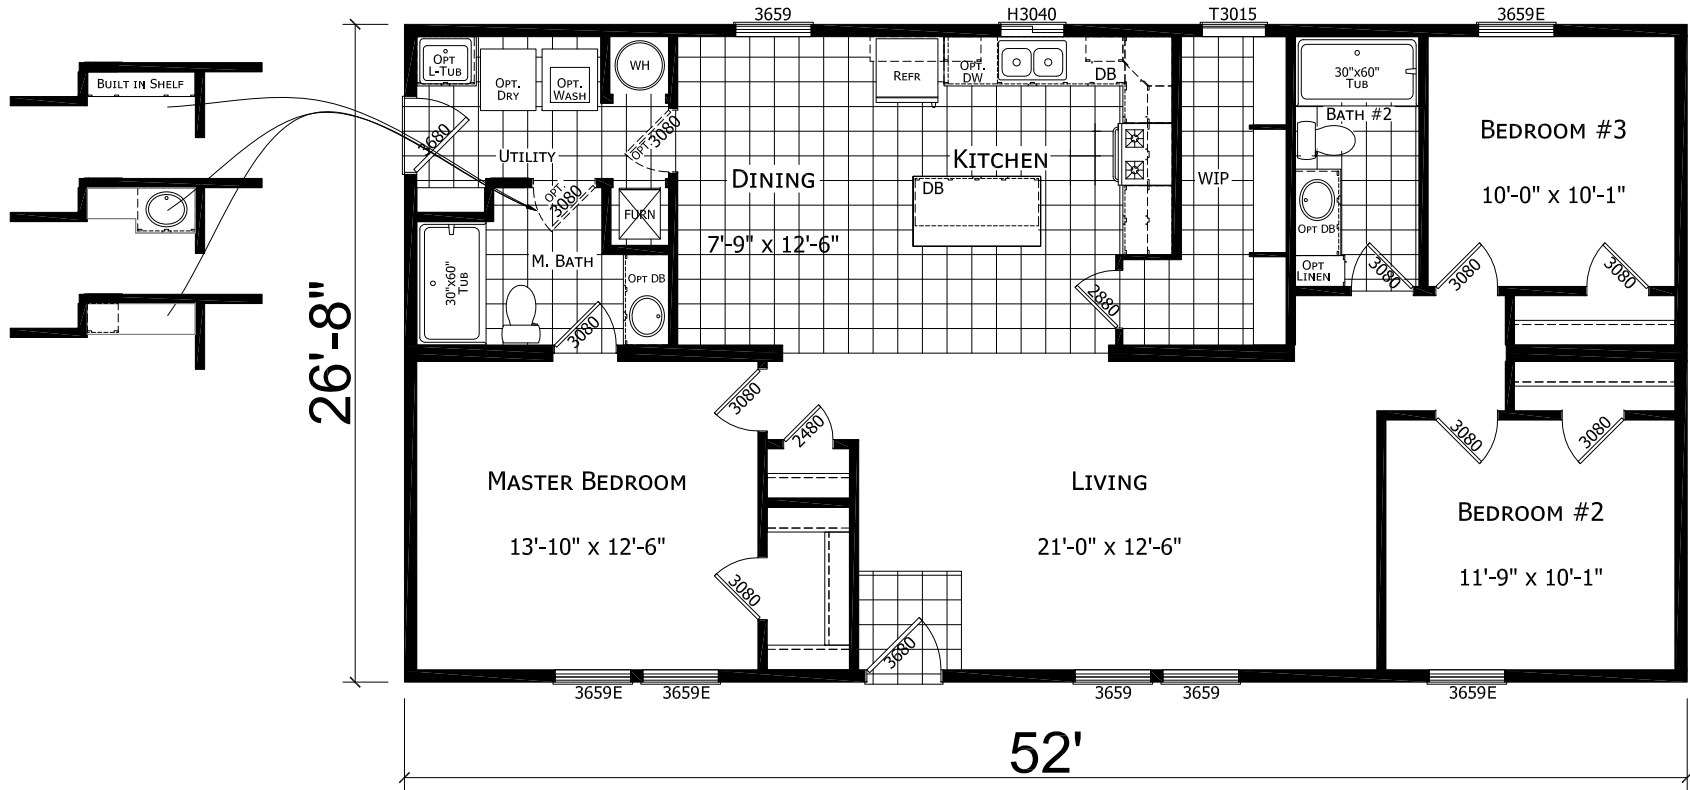

MODEL 17-HC-4523P

3 BEDROOM, 2 BATH

ACTUAL SIZE: 52' x 26'-8"

TOTAL AREA: 1,387 SQ. FT.

CHAMPION

MANUFACTURED BEAUTIFULLY™

1425 SUNNYSIDE RD. WEISER, ID 83672

MODIFICATIONS

PROJECT: 17-HC4523P
52' x 26'-8" 3 BD 2 BTH

DRAWN BY: J. ALDRICH
DATE: 07-09-18
SCALE: 3/16" = 1'-0"

TITLE: LITERATURE PLAN

FILENAME: 17-HC4523P PFS APPROVAL

SHEET: L-101