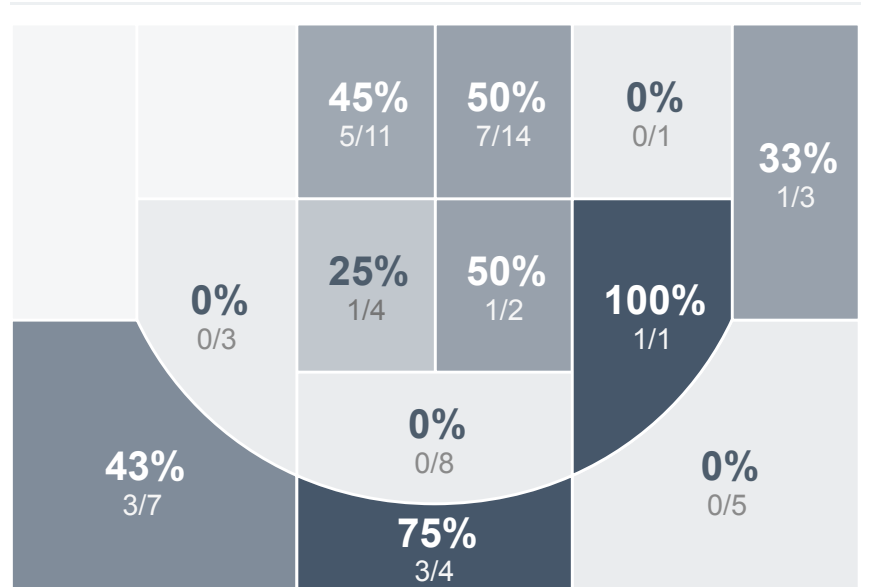

Box Score Report

WHS vs Dickinson - Feb 12, 2019 - W 66-57

Period Stats

Team	1	2	Final
WHS	33	33	66
DHS	26	31	57

Run Graph

Team Stats

	WHS	DHS
Field Goal %	44.6%	34.9%
Effective Field Goal %	55.4%	40.5%
2FG Made/Attempted	13/31	15/44
2FG%	41.9%	34.1%
3FG Made/Attempted	12/25	7/19
3FG%	48.0%	36.8%
FT Made/Attempted	4/8	6/11
Free Throw Percentage	50.0%	54.5%
Points Per Possession	0.95	0.81
Transition Points	7	6
Points Off Turnovers	2	11
Second Chance Points	0	10
Points in the Paint	18	28
Offensive Rebounds	7	15
Defense Rebounds	30	26
Assists	17	4
Deflections	8	8
Steals	10	11
Blocks	3	4
Turnovers	17	17
Personal Fouls	10	11
Charges Taken	0	0

Williston

Dickinson