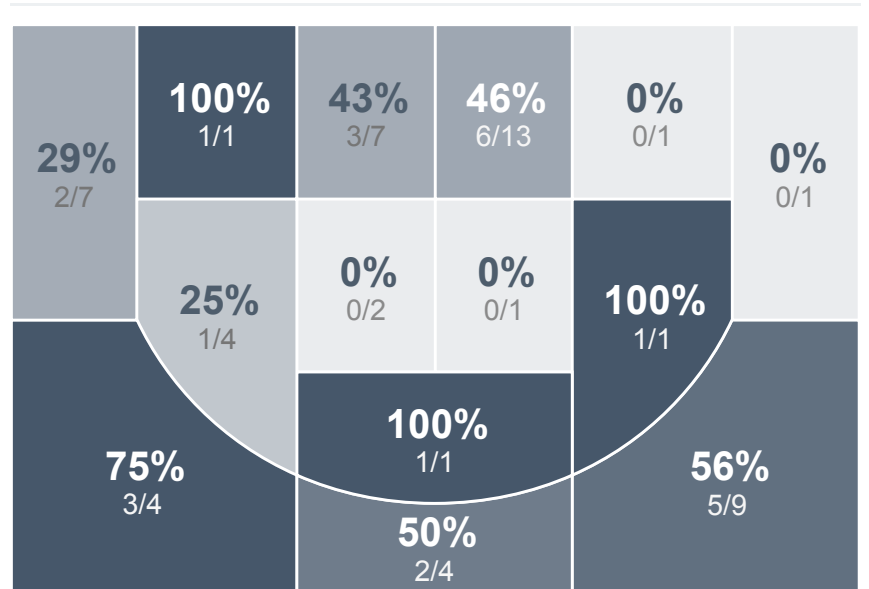

Box Score Report

WHS vs Dickinson - Feb 12, 2019 - W 66-57

Period Stats

Team	1	2	Final
WHS	33	33	66
DHS	26	31	57

Run Graph

Team Stats

	WHS	DHS
Field Goal %	44.6%	34.9%
Effective Field Goal %	55.4%	40.5%
2FG Made/Attempted	13/31	15/44
2FG%	41.9%	34.1%
3FG Made/Attempted	12/25	7/19
3FG%	48.0%	36.8%
FT Made/Attempted	4/8	6/11
Free Throw Percentage	50.0%	54.5%
Points Per Possession	0.95	0.81
Transition Points	7	6
Points Off Turnovers	2	11
Second Chance Points	0	10
Points in the Paint	18	28
Offensive Rebounds	7	15
Defense Rebounds	30	26
Assists	17	4
Deflections	8	8
Steals	10	11
Blocks	3	4
Turnovers	17	17
Personal Fouls	10	11
Charges Taken	0	0

Williston

Dickinson