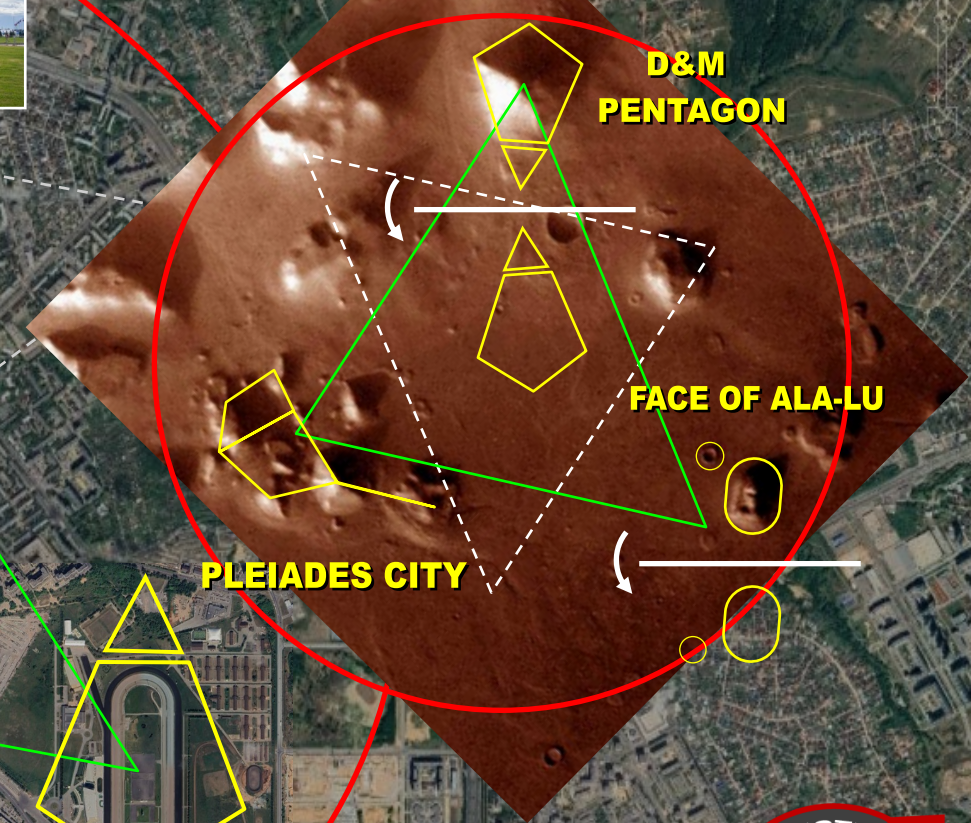

KAZAN CYDONIA STAR MAP

RUSSA

MARTIAN MOTIF TRIANGULATION PATTERN

PLEIADES STARS

7 DAUGHTERS OF ATLAS

2.33 N. Mile

FACE OF ALA-LU

Ak Bars Arena

2.33 N. Mile

MARTIAN MOTIF

CYDONIA, MARS

40°44'33.60N 09°27'40.29W

PLEIADES CITY

Kul Sharif Mosque

3.22 N. Miles

D&M PENTAGON