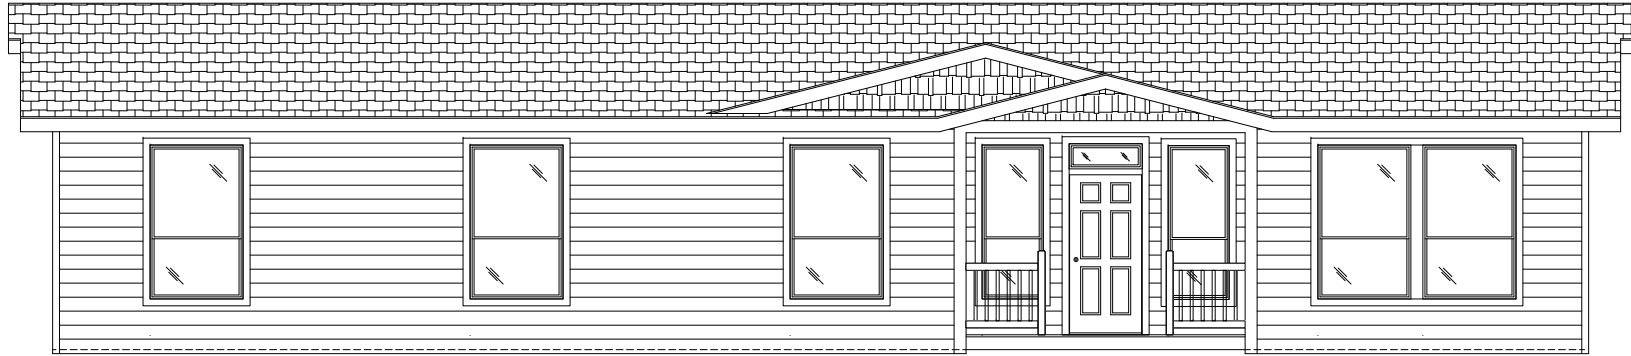

MAJESTIC COLLECTION

"THE WASHINGTON" 9593-S

40'-0" x 64'-0" APPROX. 2,482 SQ. FT.

FRONT SIDEWALL W/NOMINAL 24'-0" EYEBROW DORMER

FRONT ENDWALL