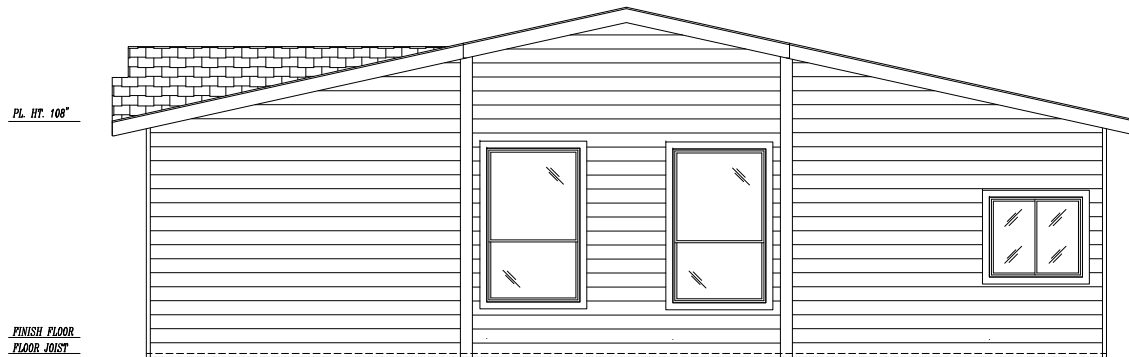

MAJESTIC COLLECTION

"THE WASHINGTON" 9593-S

40'-0" x 64'-0" APPROX. 2,482 SQ. FT.

FRONT SIDEWALL W/NOMINAL 24'-0" EYEBROW DORMER

FRONT ENDWALL