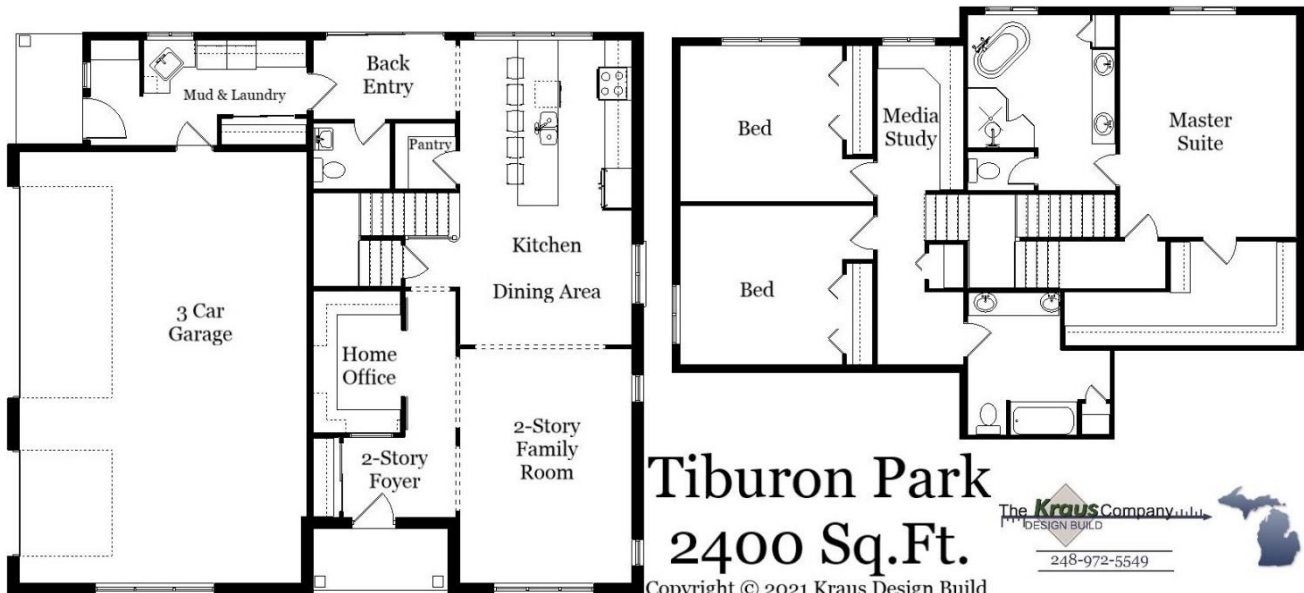

Your Land Your Style Your Home Your Way
Design + Build = Your Best Value

Tiburon Park
2400 Sq.Ft.

Copyright © 2021 Kraus Design Build
All Rights Reserved

The Kraus Company, LLC
DESIGN BUILD
248-972-5549

Setting the New Standard