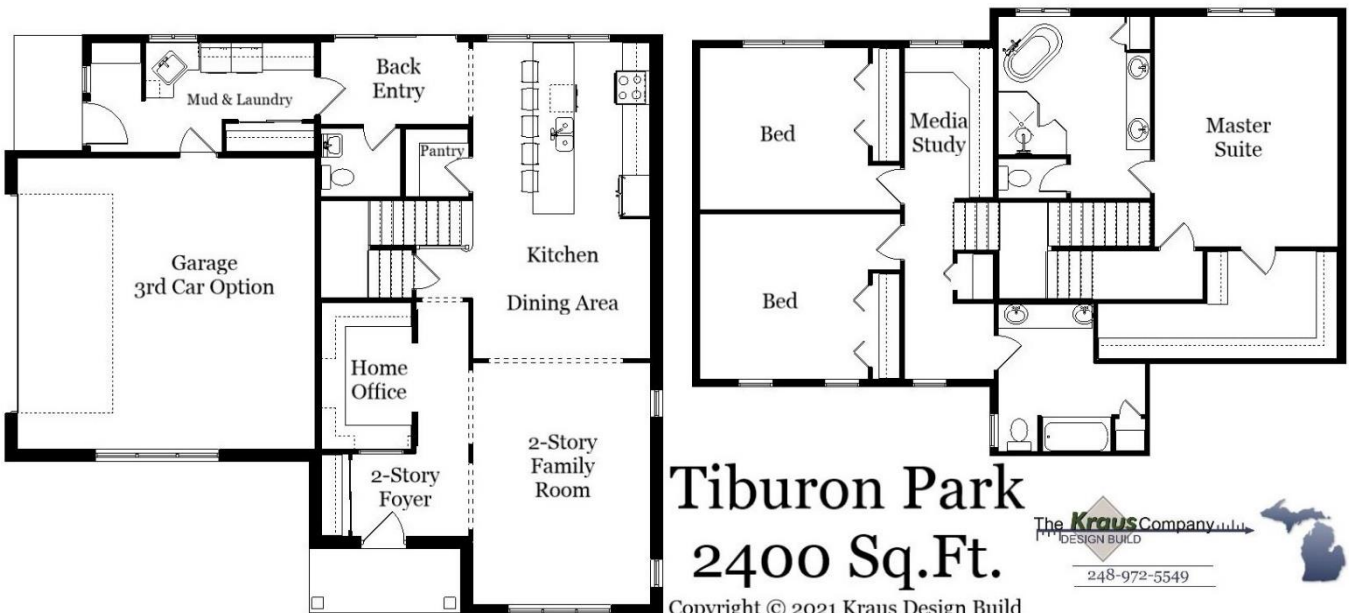

Your Land Your Style Your Home Your Way
Design + Build = Your Best Value

Setting the New Standard