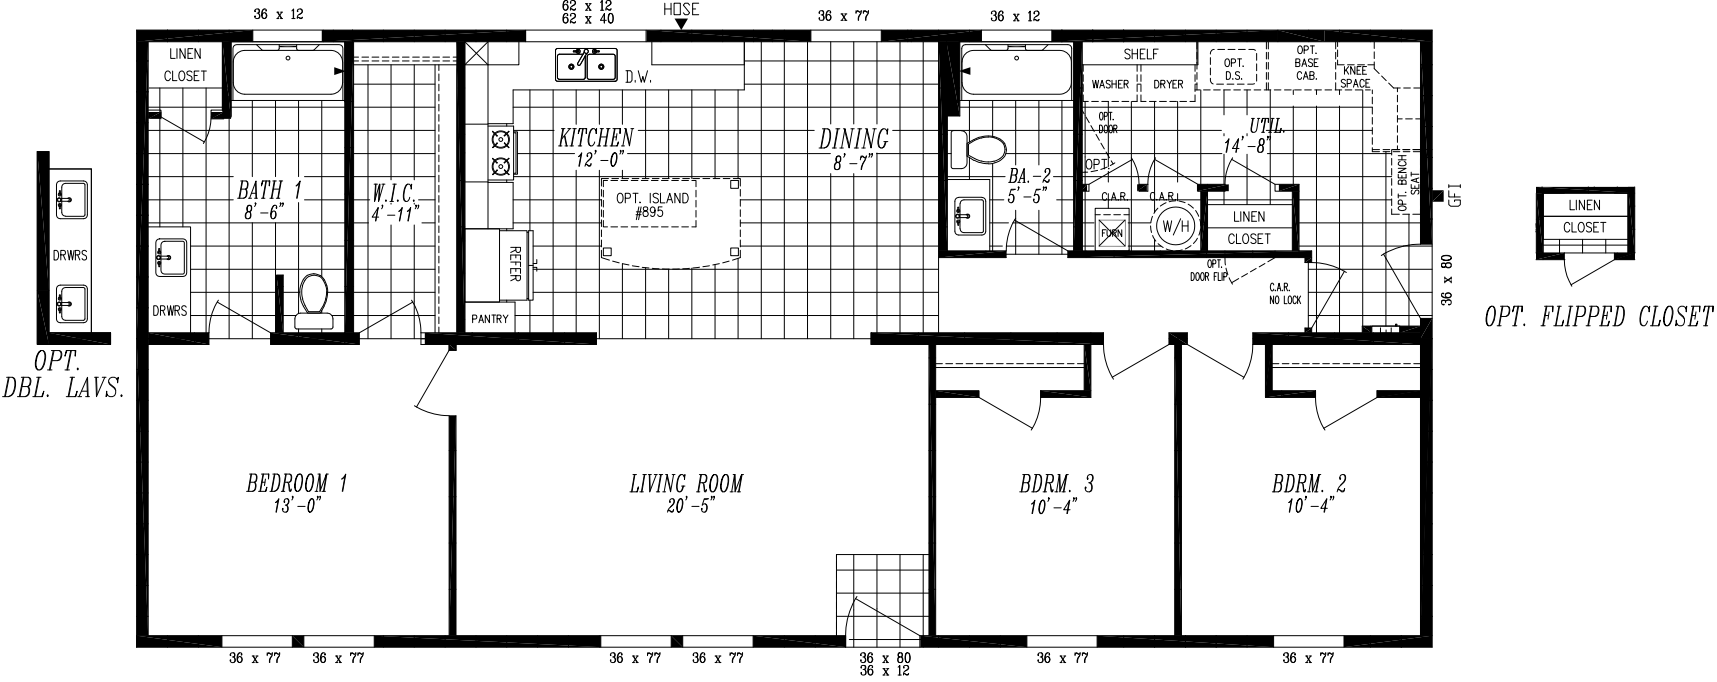

COLUMBIA RIVER

"2023"

26'-8" x 56'-0"

APPROX. 1,493 SQ. FT.

OPT. DBL. LAVS.

OPT. FLIPPED CLOSET

OPT 48 X 72 SHWR
W/ DBL LAVS

OPT. DLX BATH

OPT. DEN I.P.O BEDROOM