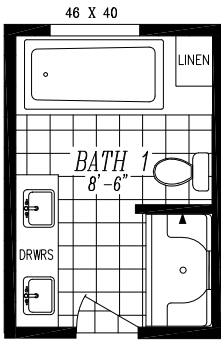

COLUMBIA RIVER

"2023"

26'-8" x 56'-0"

APPROX. 1,493 SQ. FT.

OPT. DBL. LAVS.

OPT. FLIPPED CLOSET

OPT 48 X 72 SHWR
W/ DBL LAVS

OPT. DLX BATH

OPT. DEN I.P.O BEDROOM