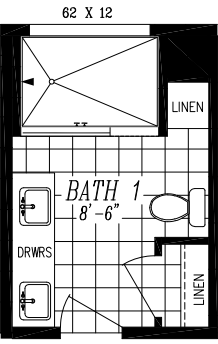

COLUMBIA RIVER

"2023"

26'-8" x 56'-0"

APPROX. 1,493 SQ. FT.

OPT. DBL. LAVS.

OPT. FLIPPED CLOSET

OPT 48 X 72 SHWR
W/ DBL LAVS

OPT. DLX BATH

OPT. DEN I.P.O BEDROOM