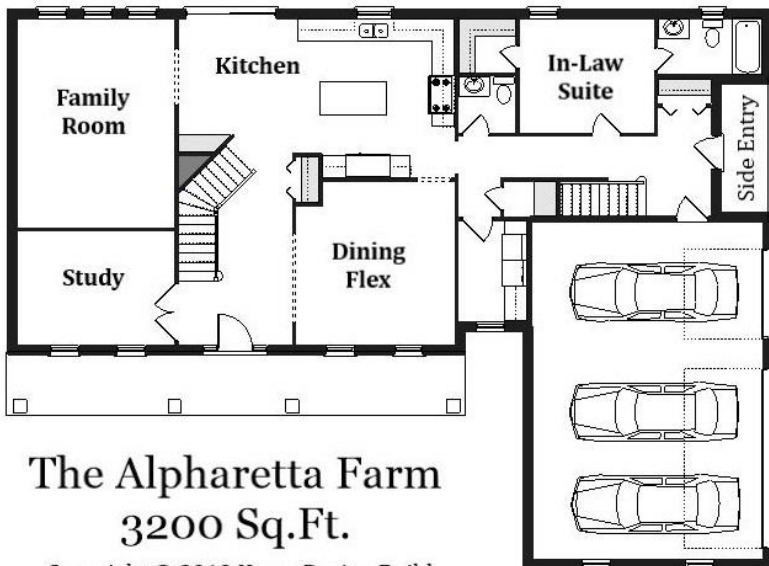

Your Land Your Style Your Home Your Way

Design + Build = Your Best Value

Setting the New Standard

The Alpharetta Farm
3200 Sq.Ft.

Copyright © 2019 Kraus Design Build
All Rights Reserved

The **Kraus** Company
DESIGN BUILD

248-972-5549

Customizable Plan
to Meet Your Needs