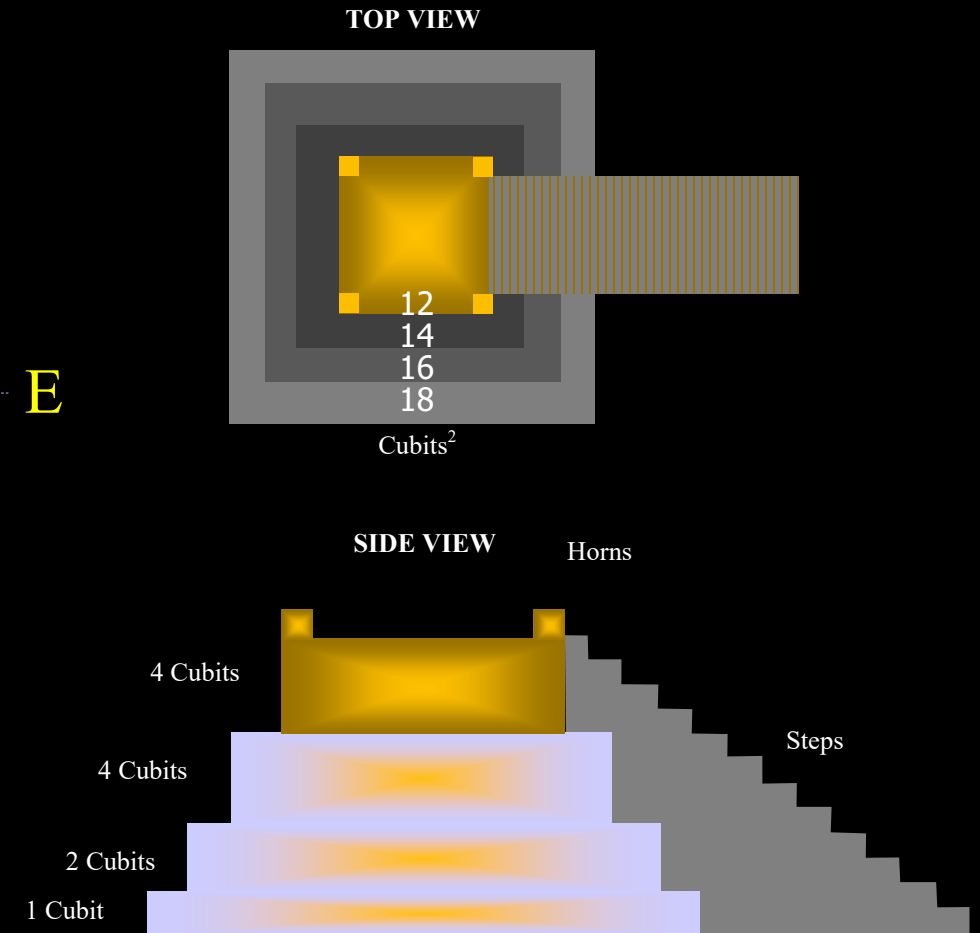

THE JEWISH 4TH TEMPLE

BASED ON THE DOME OF THE TABLETS LOCATION AND MILLENNIAL KINGDOM OF JESUS

THE 4TH TEMPLE

ALTAR OF SACRIFICE During the Days of King Jesus

TEMPLE MOUNT
Jerusalem, Israel