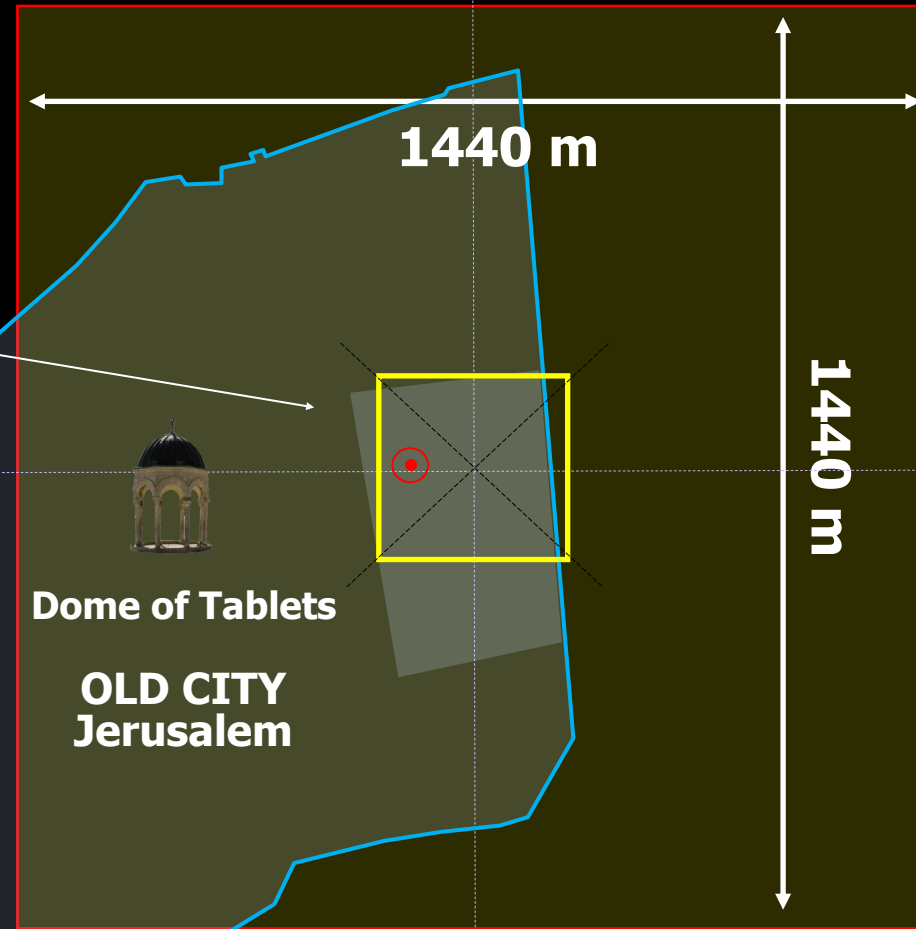

THE JEWISH 4TH TEMPLE

BASED ON THE DOME OF THE TABLETS LOCATION AND MILLENNIAL KINGDOM OF JESUS

THE 4TH TEMPLE

ALTAR OF SACRIFICE During the Days of King Jesus

TEMPLE MOUNT
Jerusalem, Israel