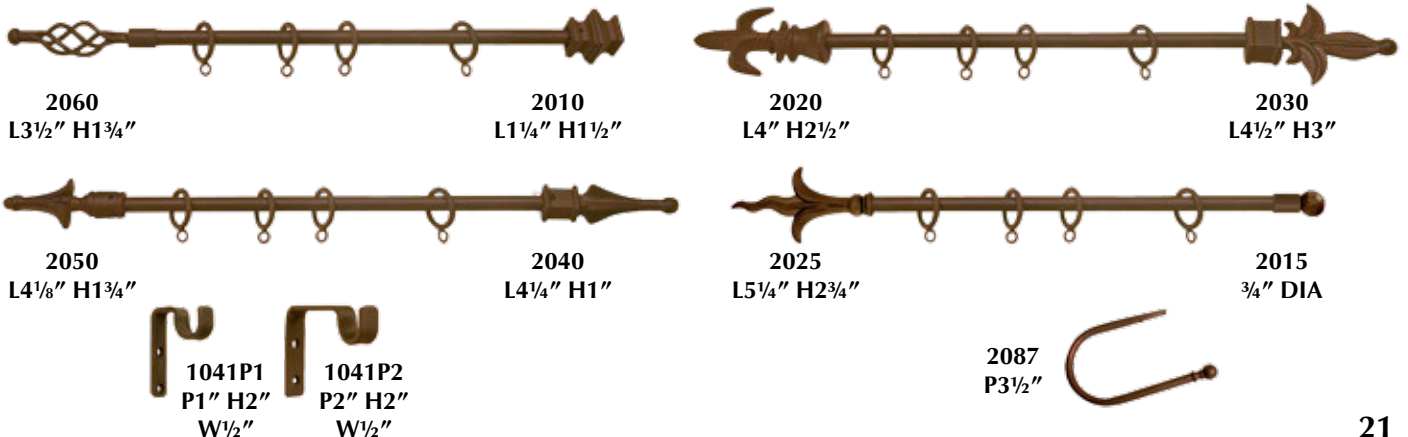

Milano Collection

Roman Shades on Drapery Hardware

Shown as assembled set. Available as round 5/8" diameter rod only. Available While Supplies Last.

Variations in glass colors may occur.

2094: L4" H3" 2095: L2" H2 1/4"
Exterior fit only.

2088
EXTENDED EYELET

2070 L1 1/4" H3/4" 2071 L1 1/4" H1" 2072 L1/2" H1" 2073 L1 1/2" H1/2" 2074 L3" H1" 2075 L2 1/2" H1 1/4"

Interior fit only. These finials are also available in a brass finish. Variations in tones may occur.

Fina Collection

Thin Line Drapery Hardware

Available for 1/2" rod diameter only. Finials as exterior fit only. Rod and rings not included.

2060
L3 1/2" H1 3/4"

2010
L1 1/4" H1 1/2"

2020
L4" H2 1/2"

2030
L4 1/2" H3"

2050
L4 1/8" H1 3/4"

2040
L4 1/4" H1"

2025
L5 1/4" H2 3/4"

2015
3/4" DIA

1041P1 P1" H2" W1/2"
1041P2 P2" H2" W1/2"

2087
P3 1/2"