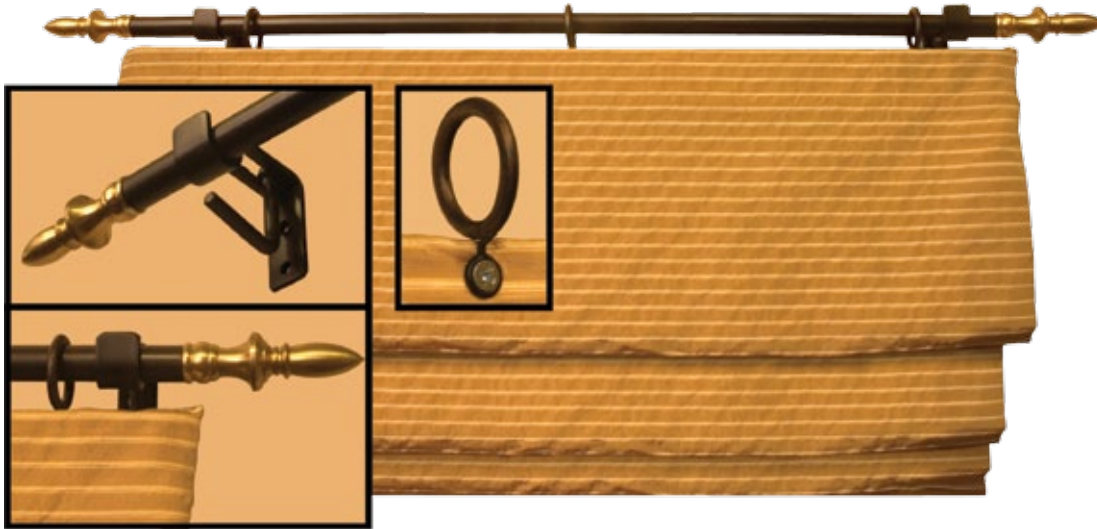

Milano Collection

Roman Shades on Drapery Hardware

Shown as assembled set. Available as round 5/8" diameter rod only. Available While Supplies Last.

Variations in glass colors may occur.

2094: L4" H3" 2095: L2" H2 1/4"
Exterior fit only.

2088
EXTENDED EYELET

2070 L1 1/4" H3/4" 2071 L1 1/4" H1" 2072 L1/2" H1" 2073 L1 1/2" H1/2" 2074 L3" H1" 2075 L2 1/2" H1 1/4"

Interior fit only. These finials are also available in a brass finish. Variations in tones may occur.

Fina Collection

Thin Line Drapery Hardware

Available for 1/2" rod diameter only. Finials as exterior fit only. Rod and rings not included.

2060
L3 1/2" H1 3/4"

2010
L1 1/4" H1 1/2"

2020
L4" H2 1/2"

2030
L4 1/2" H3"