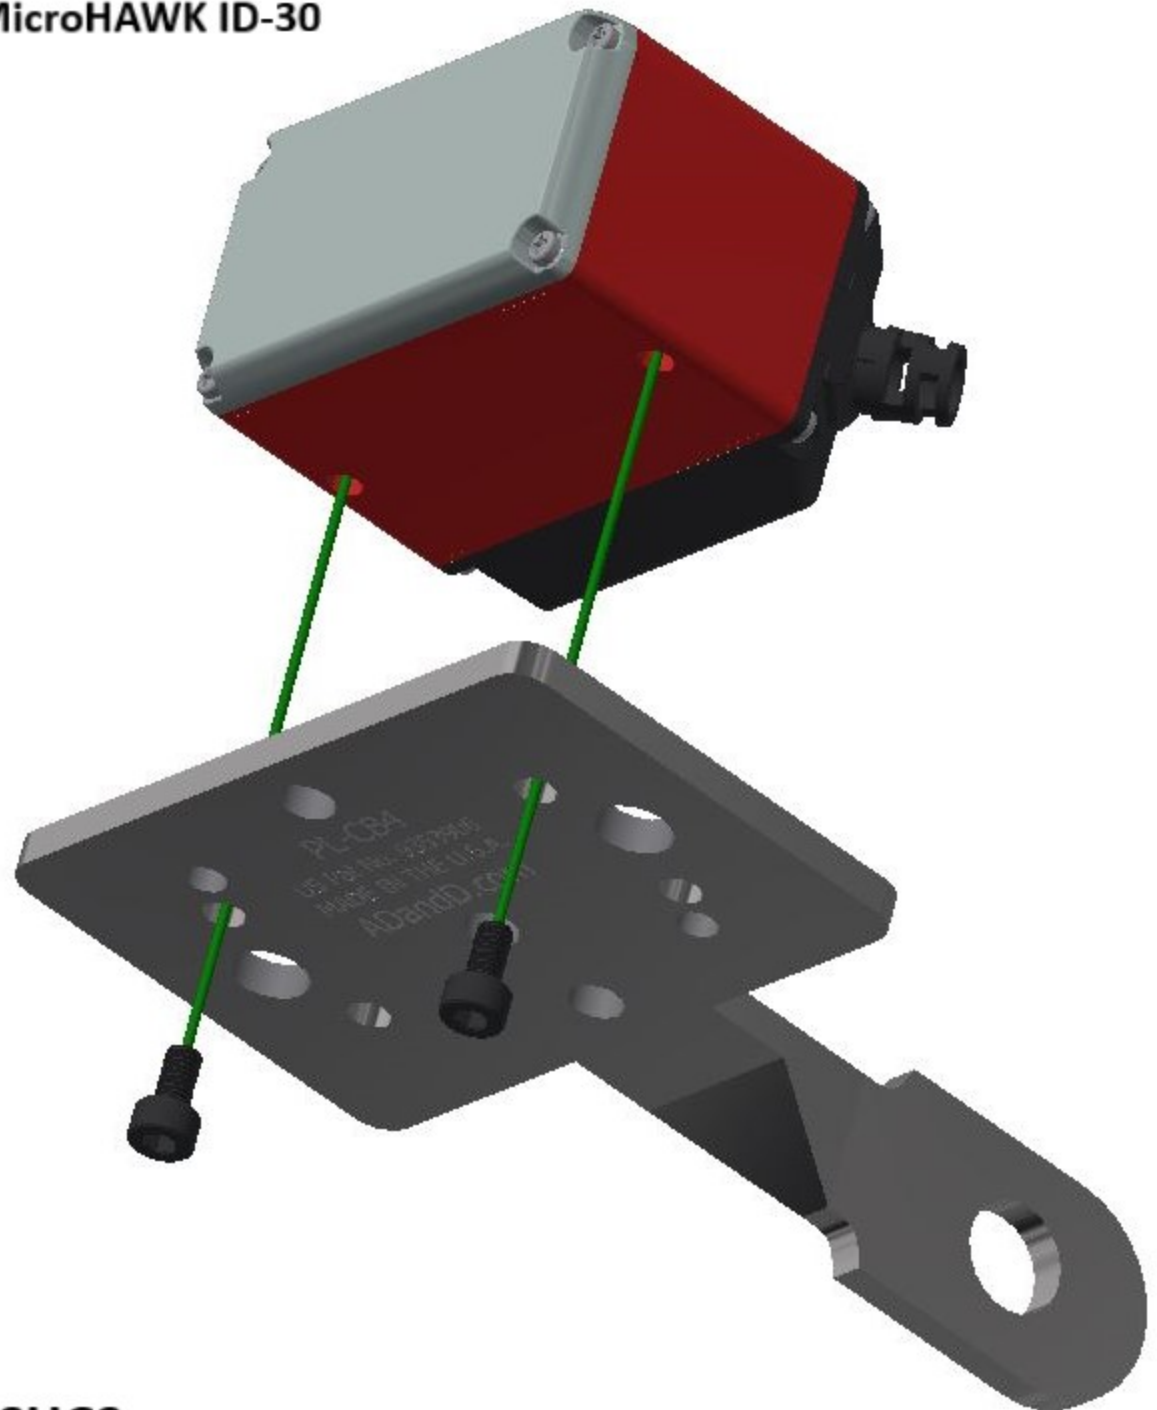

ADandD Pop Link #PL-CB4

Mounting for Microscan MicroHAWK ID-30

Included Hardware

(2) M3-.5 X 6mm Lg SHCS