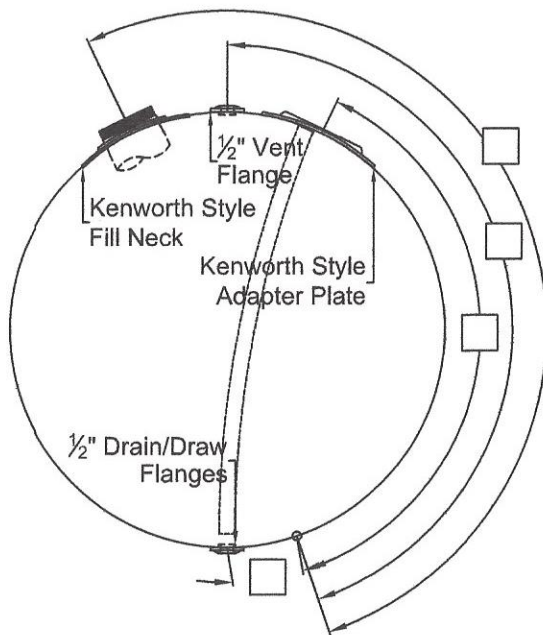

1/2" Plug

Fax #: \_\_\_\_\_

Do you need any mounting hardware?

Vent

Straps  Mtg Kit  Combo Kit

Sending Unit

Please note parts and mounting are not included in the price of the tank.

Other

## Kenworth Style

This configuration is typically found on tanks after to 2010.

Viewed from rear of driver's side

Please note: All sizes are NPTF unless otherwise noted and reference all measurements from the lateral weld seam and the end cap weld seam to the center of the fittings.