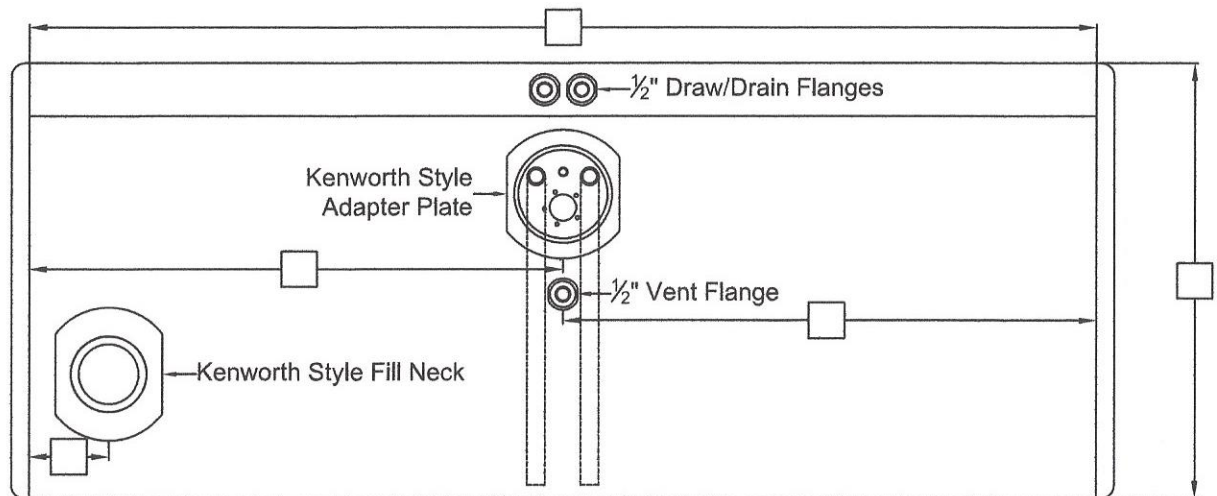

1/2" Plug

Fax #: \_\_\_\_\_

Do you need any mounting hardware?

Vent

Straps  Mtg Kit  Combo Kit

Sending Unit

Please note parts and mounting are not included in the price of the tank.

Other

## Kenworth Style

This configuration is typically found on tanks after to 2010.

Viewed from rear of driver's side

Please note: All sizes are NPTF unless otherwise noted and reference all measurements from the lateral weld seam and the end cap weld seam to the center of the fittings.