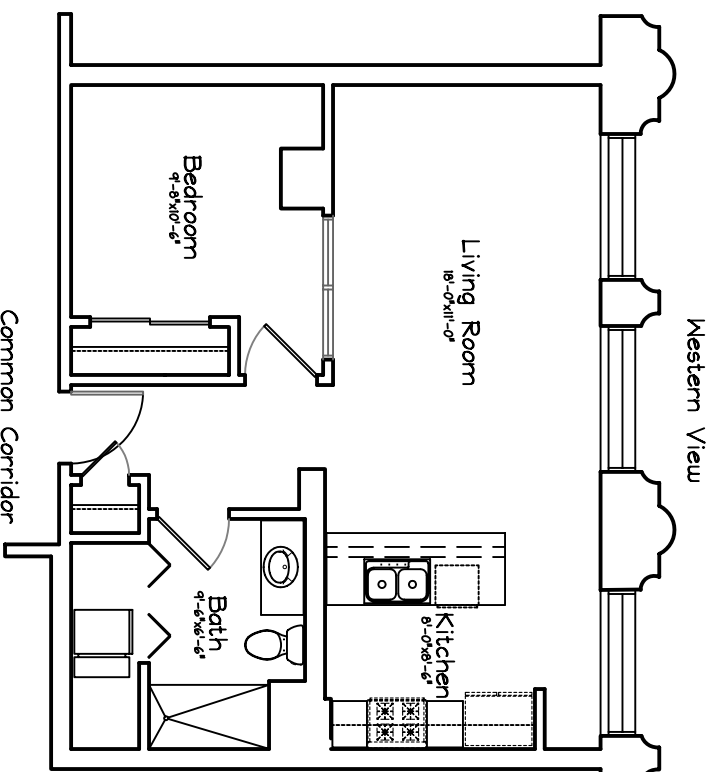

PLANKINTON LOFT APARTMENTS - 4th FLOOR

Unit #453 = 645 sq ft
One Bedroom, 1 Bath

Scale : 1/8" = 1'-0"

Square Footage taken from center of corridor/party walls
to exterior of furred walls.