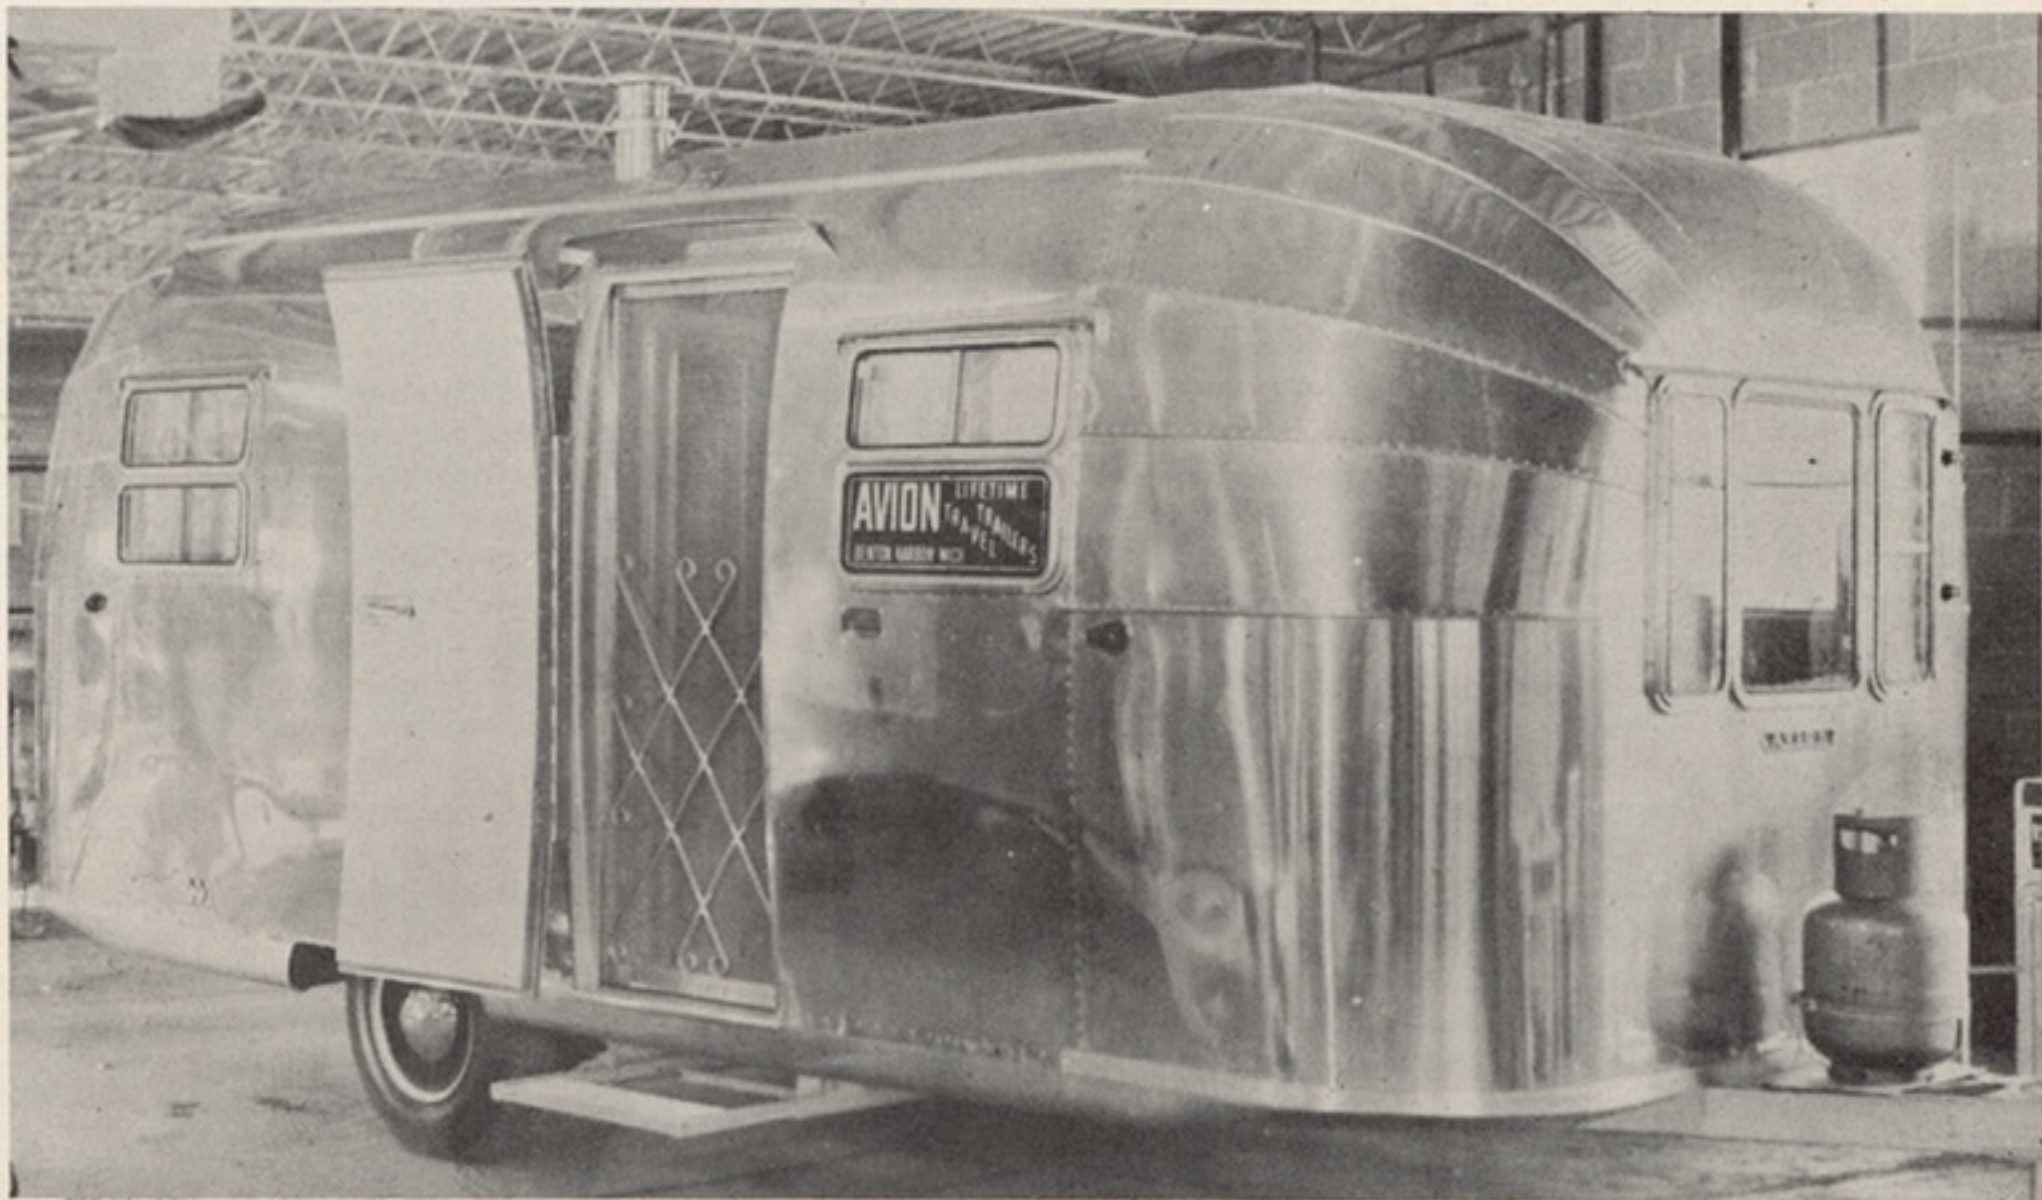

## **TRAVEL TRAILER**

**All Avions  
are Guaranteed to  
Last a Lifetime**

**30' Imperial  
26' Regal  
23' Rover  
20' Explorer**

Take to the woods, mountains or seashore with comforts-of-home convenience—Avion convenience. You'll enjoy luxury accommodations—shower with tub, toilet, complete kitchen (gas or electric), birch cabinets, etc. Avion's tough-muscled aluminum construction is featherlight, weather resistant; its low center of gravity assures a limousine-smooth ride. Many optional "self-contained" features give you go-anywhere freedom without dependence on outside sources. See your Avion dealer today and write for FREE Catalog TP.

# New Travel Trailer By Avion

Avion Coach Corporation, Benton Harbor, Mich. introduces new 20 foot Rambler model travel trailer. Trailer's inside width at floor measures 7 feet and has an approximate overall weight of 2300 pounds. Two models are offered with choice of dinette or sofa converting to double bed.

Avion Coach Corp. announces its new 20-foot rambler model travel trailer designed to accommodate four persons. As are Avion's 23-foot Rover and 26-foot Regal models, the Rambler travel trailer is an all aluminum riveted aircraft type construction.