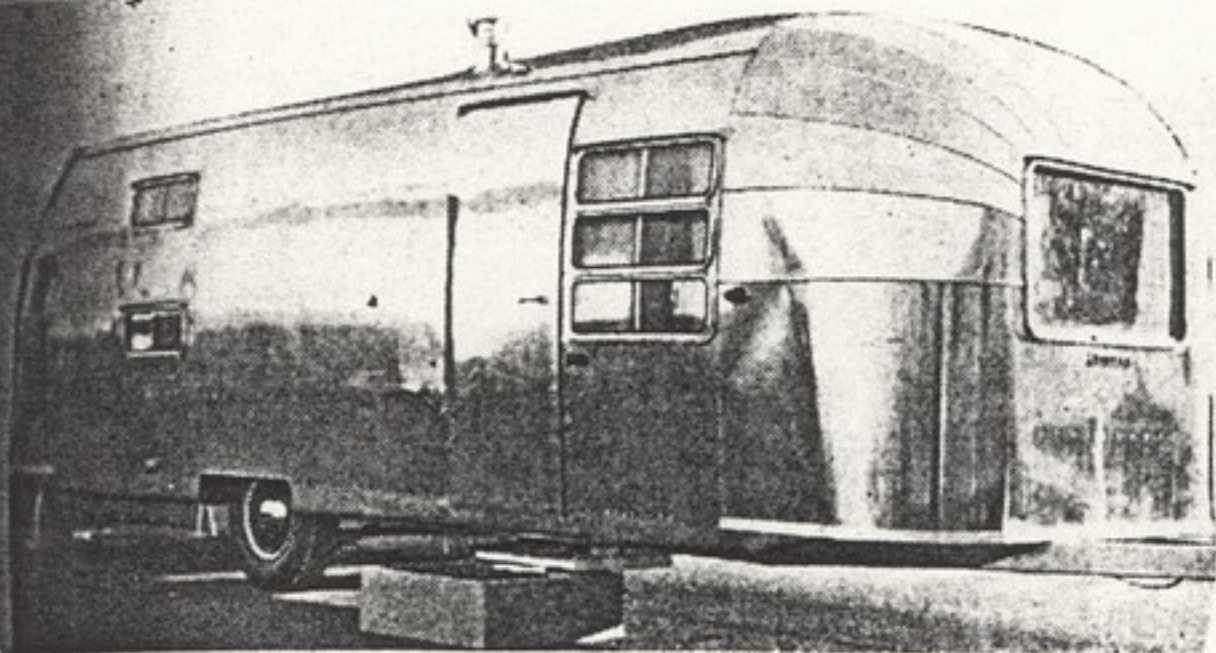

September 1956

**Avion Coach Corp. 26-foot model**

**Inside—23, 26 (shown above)**

**Company address: 507 Paw Paw, Benton Harbor, Mich.**

**MAGNIFICENT**—Mexico figures prominently in Avion Travelcade plans for the summer of 1960. These ancient Indian ruins will be among the many historical sites visited by trailerites who participate in the trip.

## Avion Announces 'Travelcade' Trips

Anyone for Alaska . . . Mexico  
. . . Central America?

Now is the time to make plans for an Avion Travelcade, accord-

ing to officials of Avion Coach Corporation, Benton Harbor, Michigan. Travelcade is described as a copy-righted term for a group of travel trailer owners touring together in an organized unit and sharing mutual pleasures, inter-

# New Travel Trailer By Avion

Avion Coach Corporation, Benton Harbor, Mich. introduces new 20 foot Rambler model travel trailer. Trailer's inside width at floor measures 7 feet and has an approximate overall weight of 2300 pounds. Two models are offered with choice of dinette or sofa converting to double bed.

Avion Coach Corp. announces its new 20-foot rambler model travel trailer designed to accommodate four persons. As are Avion's 23-foot Rover and 26-foot Regal models, the Rambler travel trailer is an all aluminum riveted aircraft type construction.