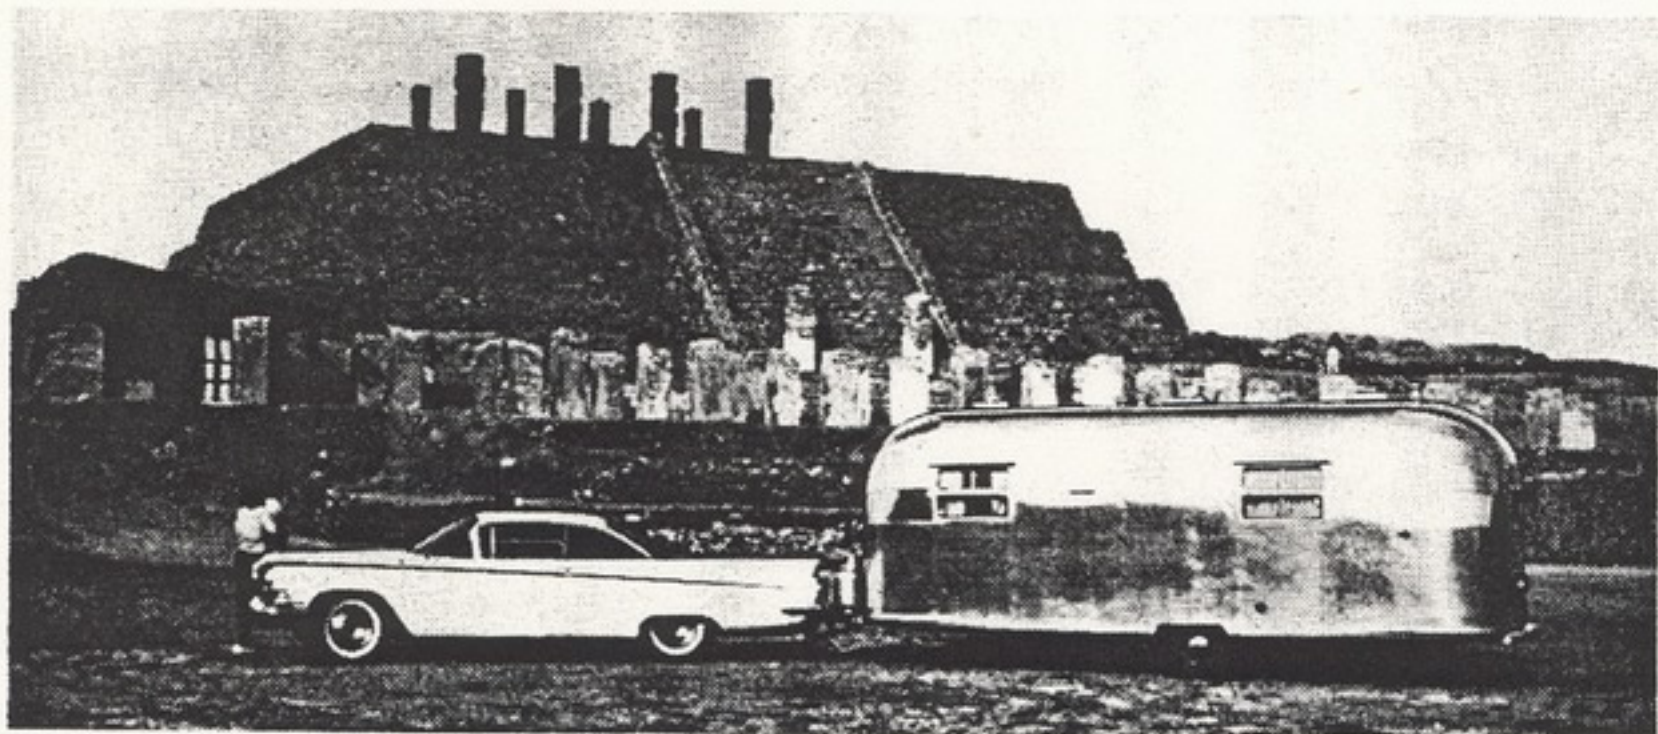

September 1956

**Avion Coach Corp. 26-foot model**

**Inside—23, 26 (shown above)**

**Company address: 507 Paw Paw, Benton Harbor, Mich.**

**MAGNIFICENT**—Mexico figures prominently in Avion Travelcade plans for the summer of 1960. These ancient Indian ruins will be among the many historical sites visited by trailerites who participate in the trip.

Avion Coach Corp. announces its new 20-foot rambler model travel trailer designed to accommodate four persons. As are Avion's 23-foot Rover and 26-foot Regal models, the Rambler travel trailer is an all aluminum riveted aircraft type construction.