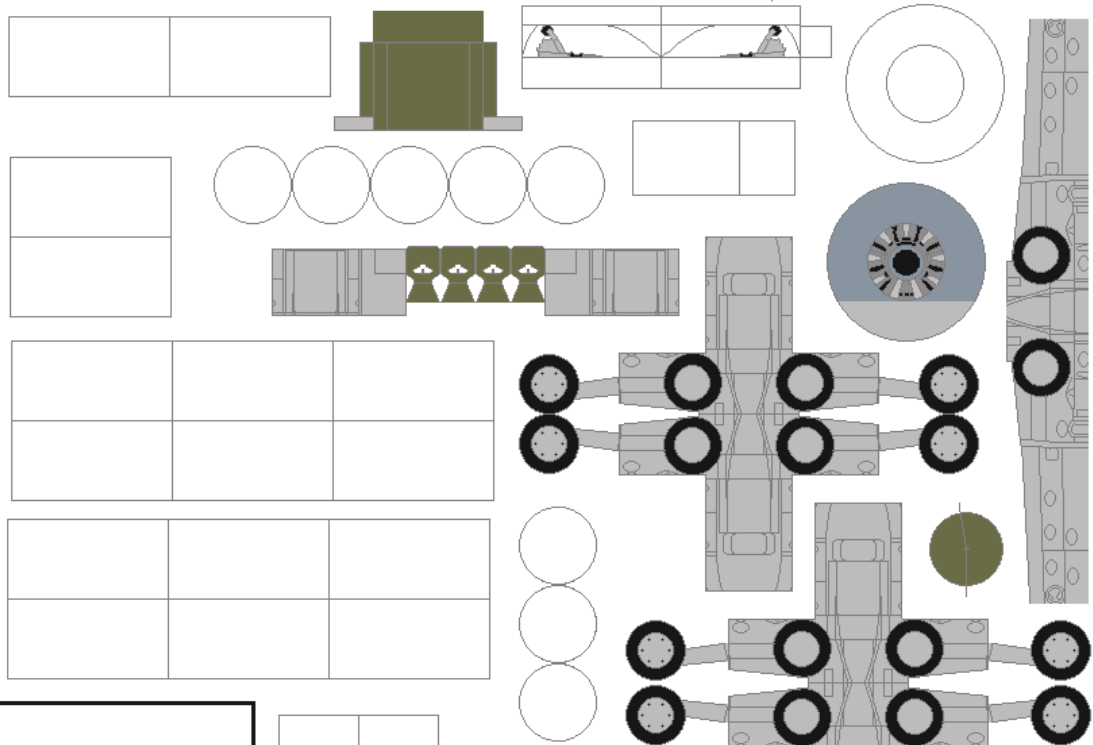

Douglas SBD Dauntless

3.97 inch (1:100)

www.4dpaperairplane.com

Douglas SBD
Dauntless
(1:100)

Douglas SBD
Dauntless
(1:100)