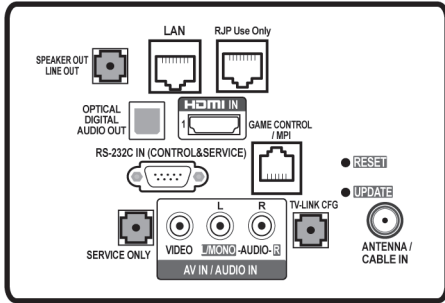

CONNECTIVITY

49" / 43" / 32"

* Dimensions and jack panels (read / side) may differ from the above image.
Please contact your LG sales representative to verify before ordering.