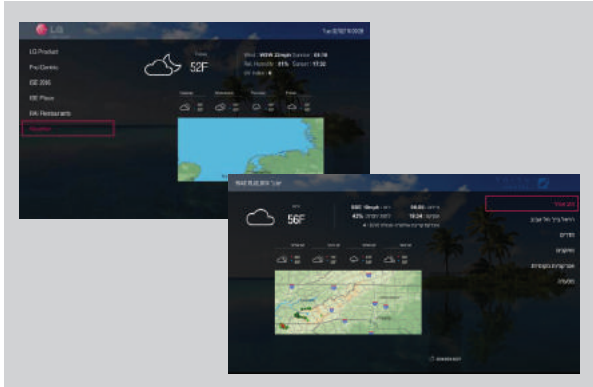

Basic & Easy-to-Use Templates

Pro:Centric Application (PCA) provides basic, easy-to-use templates that can be selected based on customer preference.

Customizable Template & Page

Choose alternative looks for billboards based on your preferences, and edit multiple sections with up to 40 pages of billboards by yourself with this web-based tool.

LT570H SERIES

KEY FEATURES

Pro:Idiom

DRM (digital rights management) technology unlocks access to premium content to help assure rapid and broad deployment of HDTV and other high-value digital content.

Commercial Swivel Stand