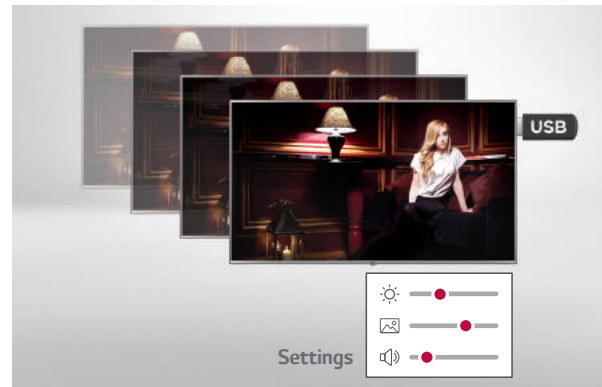

USB Data Cloning

Create a media playlist of your choosing (video, music, and/or images), save it to a USB memory device, and then simply connect the USB memory device to the TV to stream your playlist sequentially.