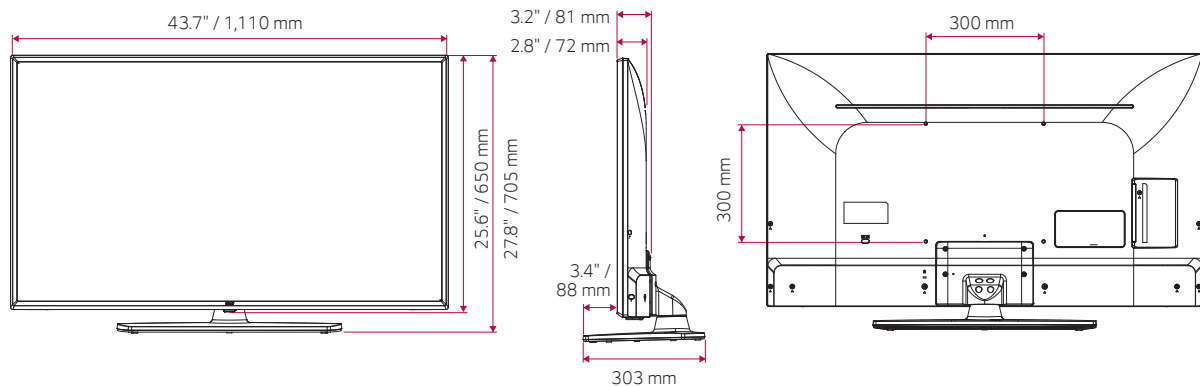

LT570H SERIES

DIMENSIONS

32"

43"

49"

Pro:Centric Hospitality TV with Pro:Idiom and Embedded *b*-LAN

LT570H SERIES

SPECIFICATIONS