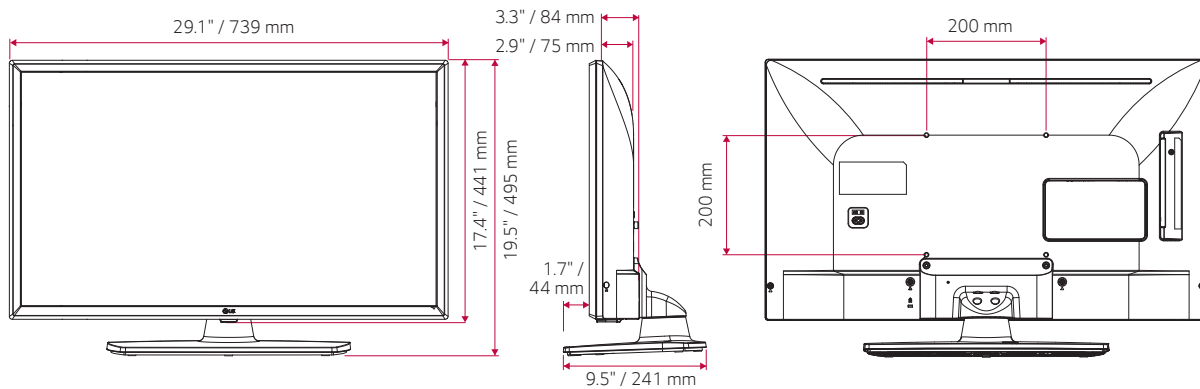

LT570H SERIES

DIMENSIONS

32"

43"

49"

Pro:Centric Hospitality TV with Pro:Idiom and Embedded *b*-LAN

LT570H SERIES

SPECIFICATIONS