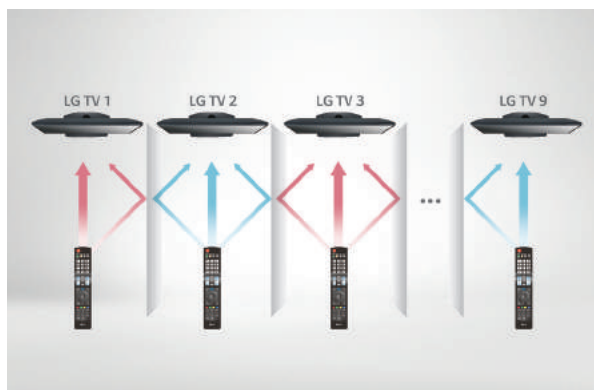

The LT570H commercial grade stand swivels to allow guests to view the TV from virtually any angle and can easily be fastened to a tabletop for security purposes.

Self Diagnostics via USB

The LT570H TV Series stores 24-hour diagnostic data, which can be saved to a USB memory device, enabling service engineers to identify technical issues quickly and easily.

USB Data Cloning

Create a media playlist of your choosing (video, music, and/or images), save it to a USB memory device, and then simply connect the USB memory device to the TV to stream your playlist sequentially.

Pro:Centric Hospitality TV with Pro:Idiom and Embedded *b*-LAN

LT570H SERIES

KEY FEATURES

EZ-Manager

EZ-Manager provides a convenient installation function to automatically choose settings for the Pro:Centric TV without any extra configuration.

Multi-code IR

Multi-code IR function eliminates any remote control signal interference between TVs in rooms with multiple TVs installed.

Welcome Screen

Display a warm greeting message with your hotel name and logo on the TV when it is turned on. The welcome screen provides an inviting, personalized experience for your guests.