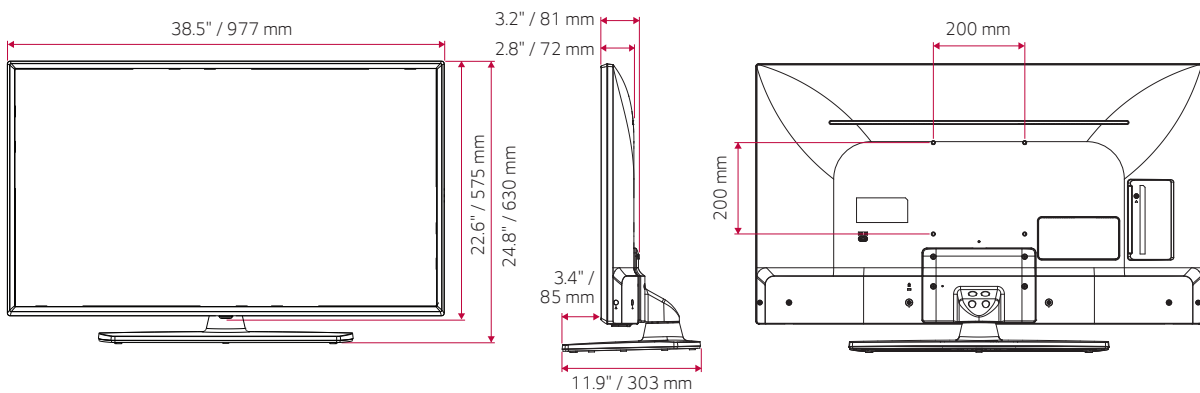

LT570H SERIES

DIMENSIONS

32"

43"

49"

Pro:Centric Hospitality TV with Pro:Idiom and Embedded *b*-LAN

LT570H SERIES

SPECIFICATIONS