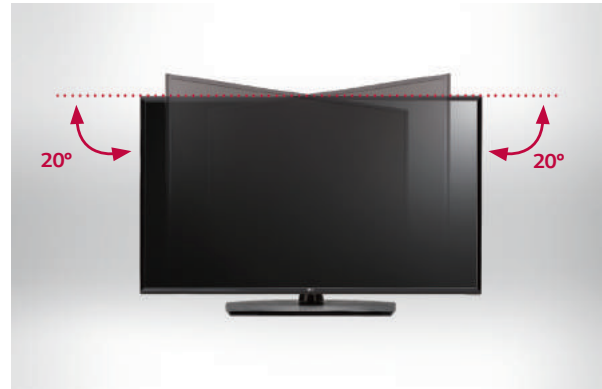

The LT570H commercial grade stand swivels to allow guests to view the TV from virtually any angle and can easily be fastened to a tabletop for security purposes.

Self Diagnostics via USB

The LT570H TV Series stores 24-hour diagnostic data, which can be saved to a USB memory device, enabling service engineers to identify technical issues quickly and easily.