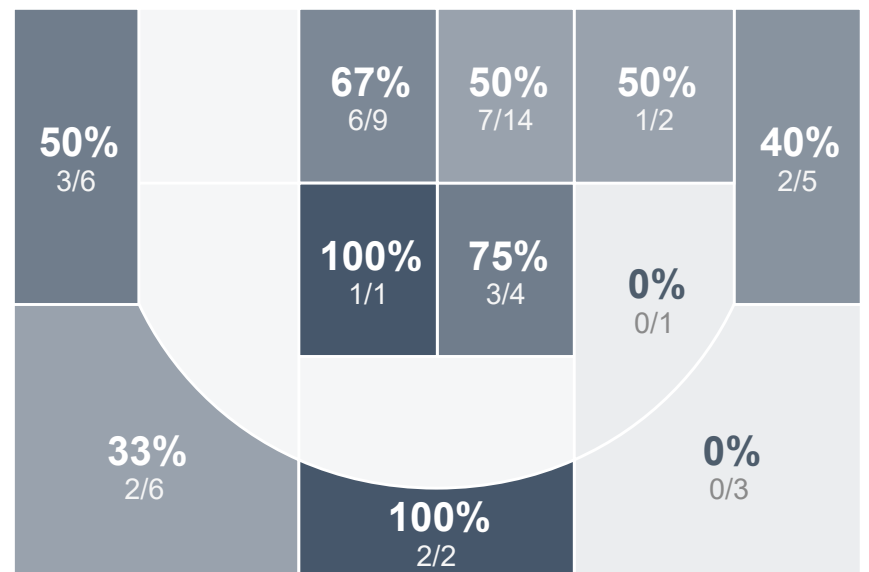

Minot High School