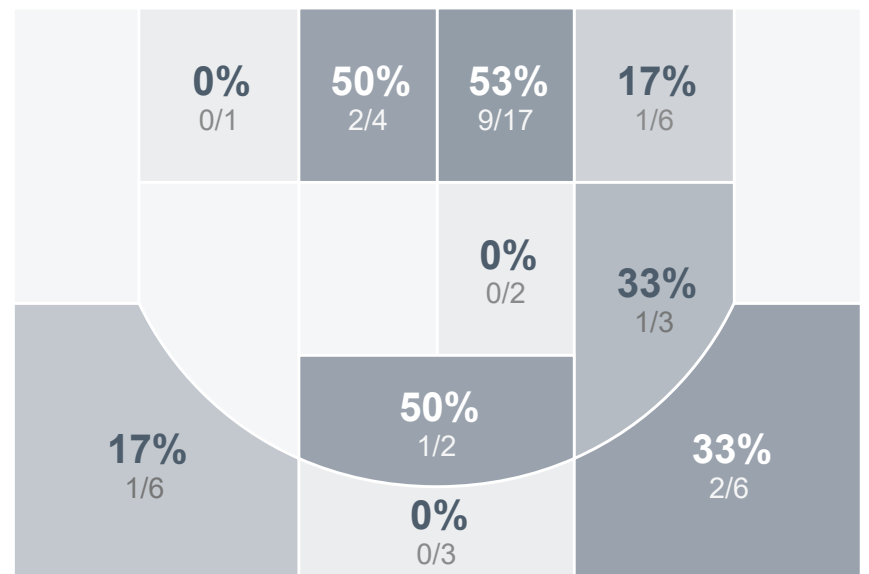

Dickinson Girls Varsity Basketball