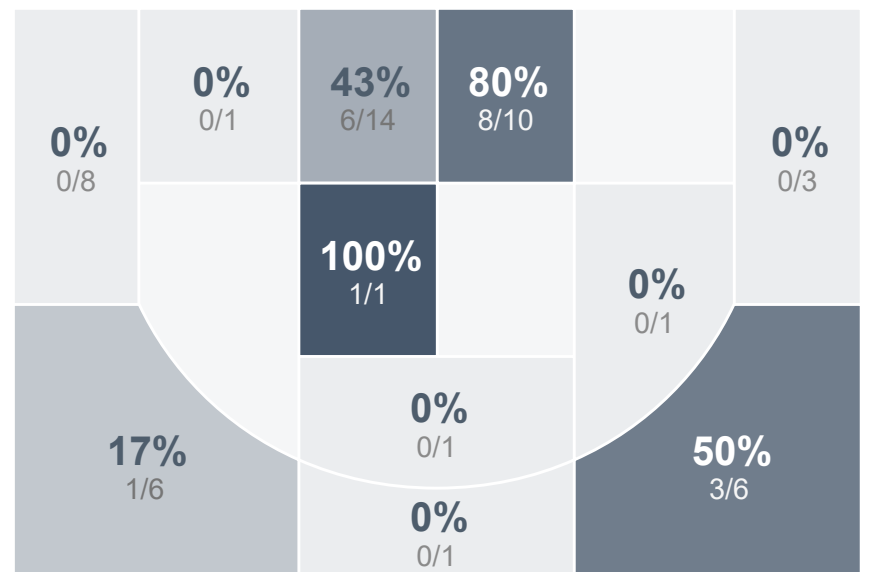

Minot High School