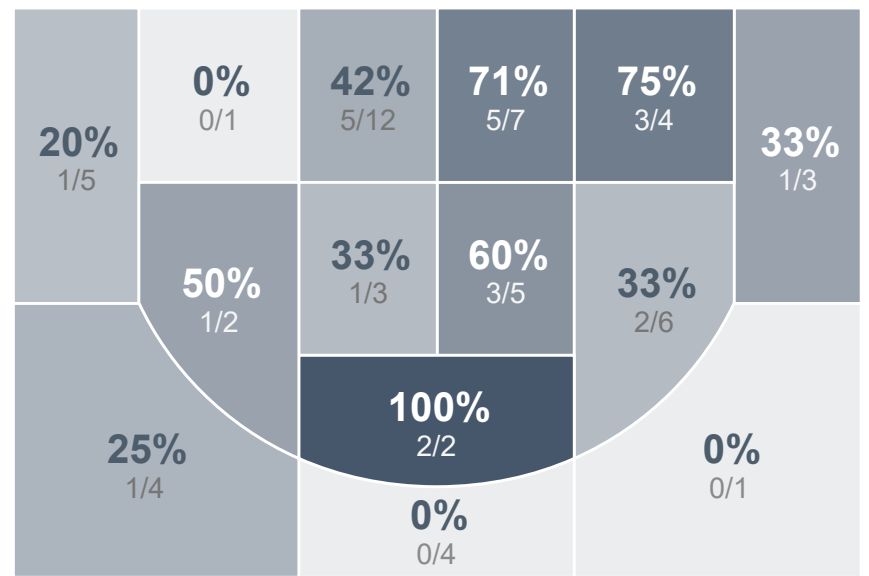

Girls Varsity Basketball