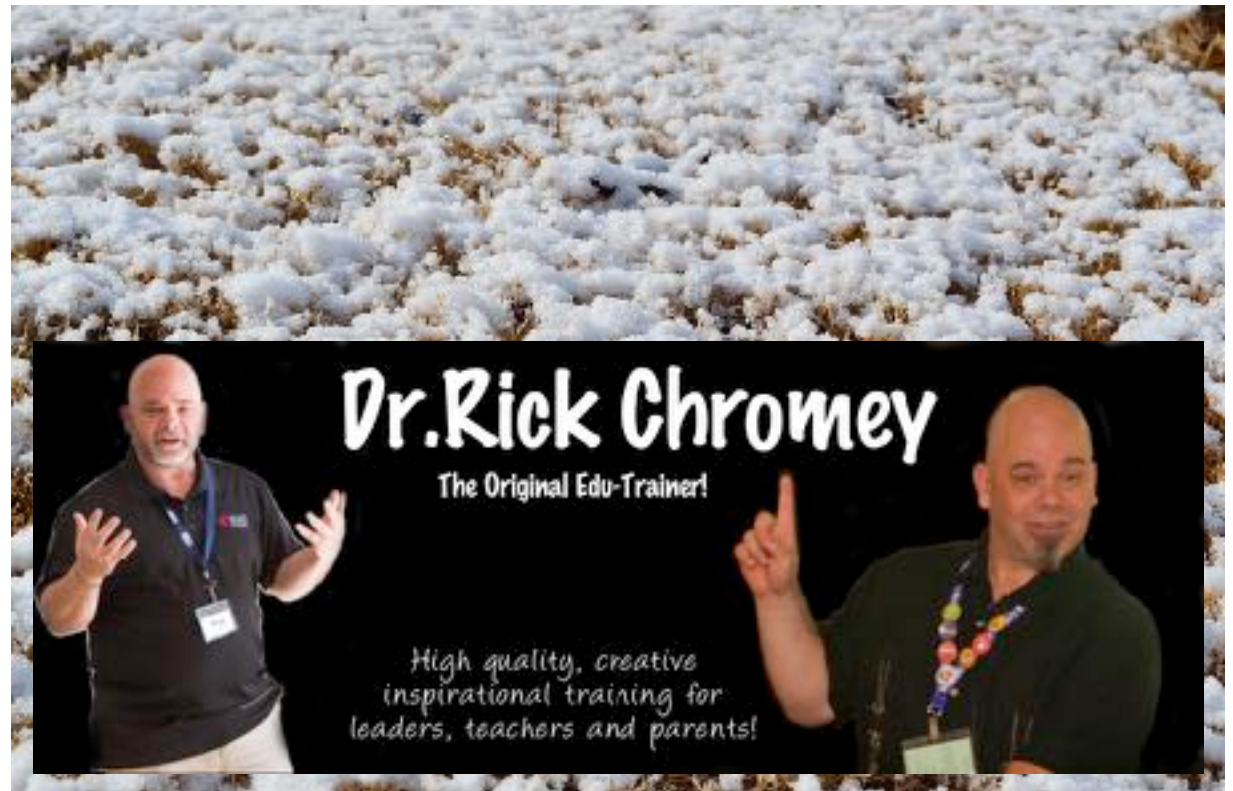

WHAT IS IT?

MANNA! is curiously Divine edu-training that churches, schools and organizations can use to equip their staff and congregation.

Scripted turnkey workshops are grouped according to various skills and target teachers (church and school), leaders, pastors, communicators and parents.

When individuals, churches or organizations financially partner with MANNA! they receive a key to amazing high-quality training and inspirational resources, including turn-key workshops, presentation slides, photographs/videos, books, handouts, and other helpful resources.

MANNA! is a missions-focused, non-profit educational service, under the leadership of founder and President Dr. Rick Chromey. He is available for consultations or to personally train your staff, volunteers, teachers or parents.

MANNA! exists to service churches, schools and organizations with innovative, reproducible and affordable training for leaders, teachers and parents.