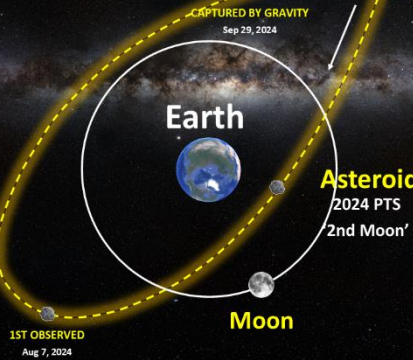

Trajectory - Top View