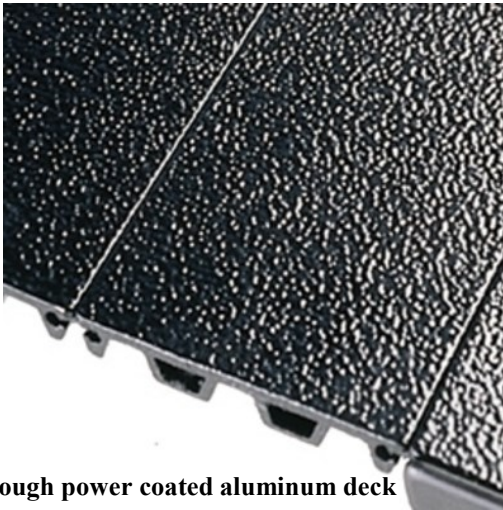

PACE | EDWARDS

Tough power coated aluminum deck

Full-Metal JackRabbit Features

- Full Metal, powder-coated aluminum deck interlocking silicone hinges that glide along the side rails.
- Exclusive, heavy-duty Continuous Tension Spring (CTS) allows the cover to open automatically when the latch is turned and retract into a canister at the front of the truck bed.
- Open and close with the built-in pull strap. It engages the latch at 12" intervals.
- Advanced low-profile, independent latch-and-lock handle system.
- No-drill, clamp-in design (most applications) for quick, drill-free installation.
- Full-length handle and over-the-tailgate seal enhances the cover design.
- Fits over fifth-wheel trailer hitches.
- Three-Year Limited Warranty