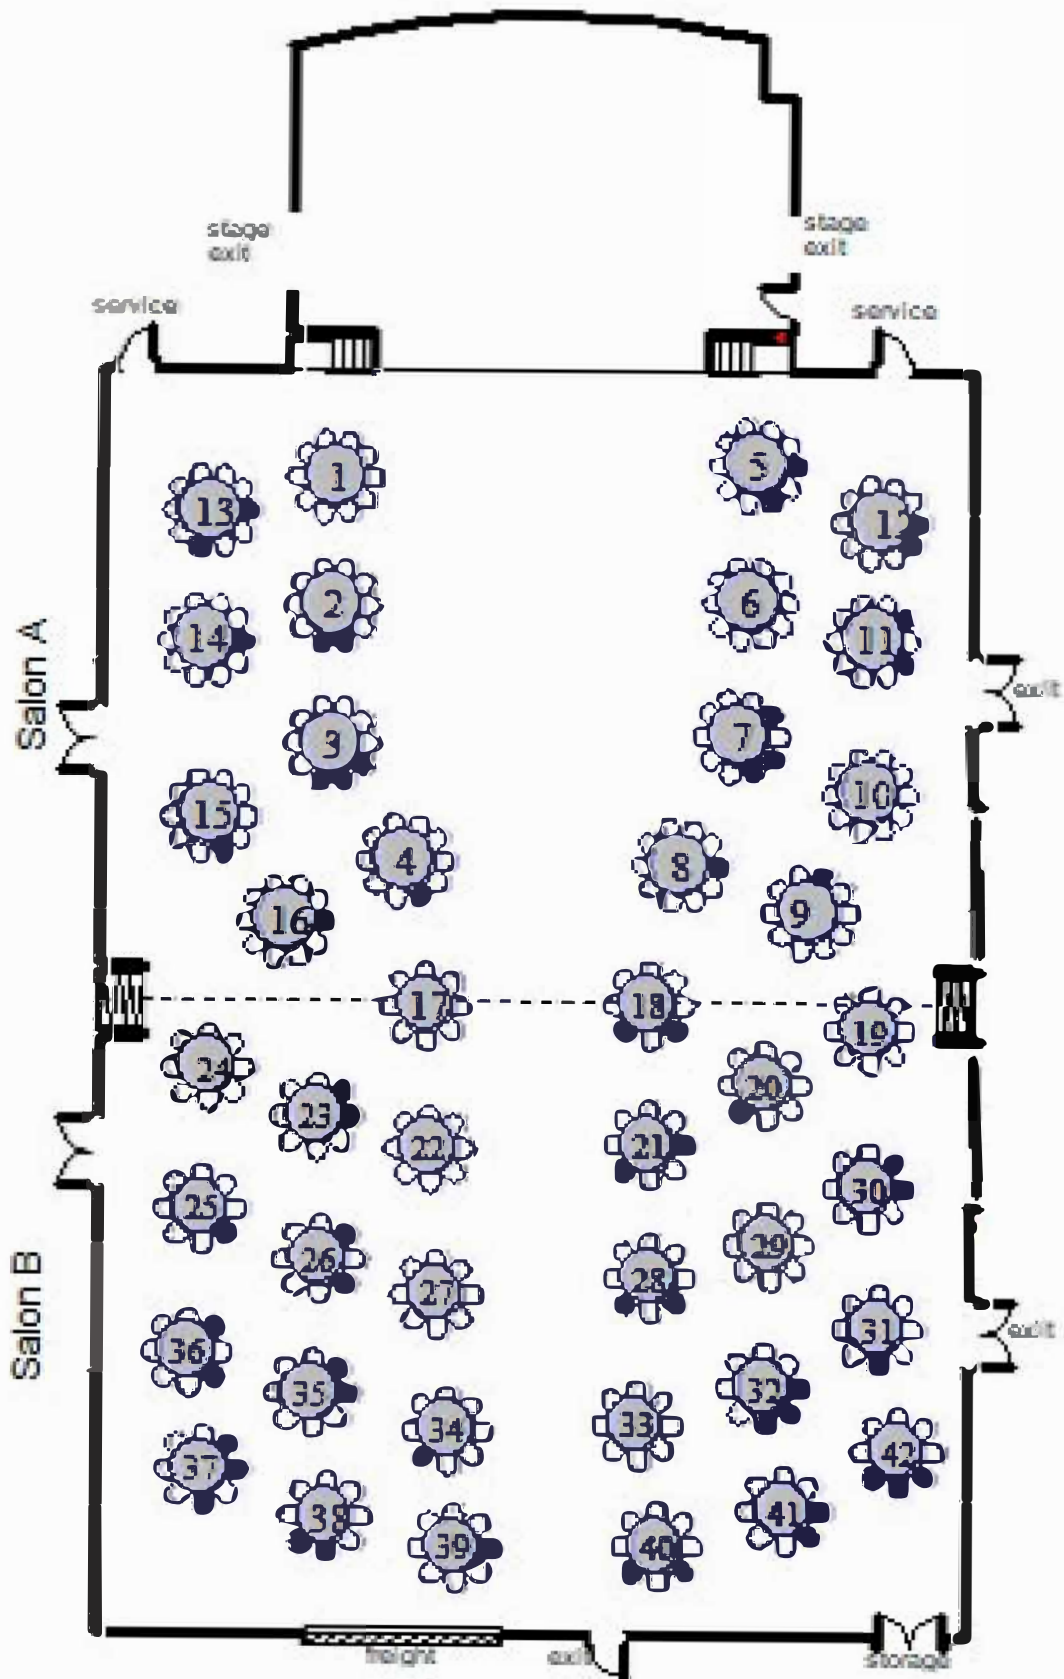

SAMPSON COUNTY EXPOSITION CENTER

Prestage Hall

DANCE FLOOR SEATING PLAN