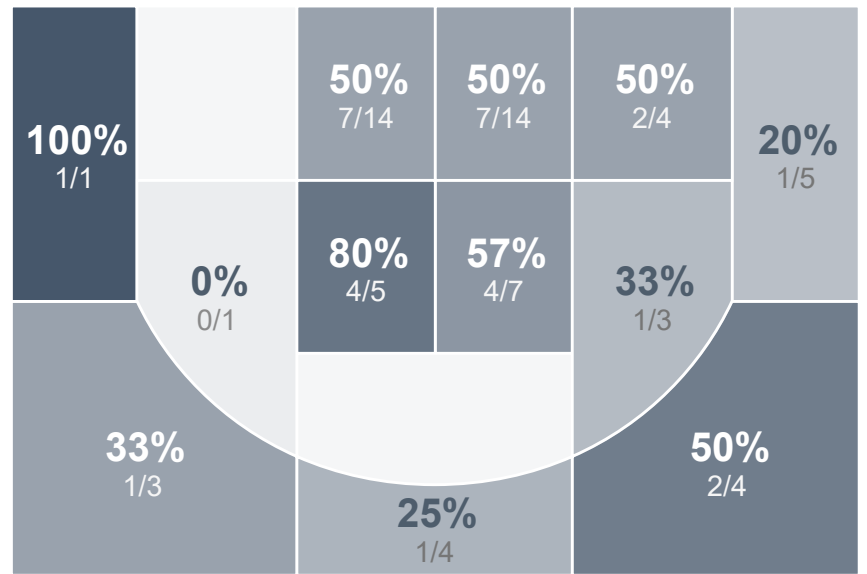

Girls Varsity Basketball