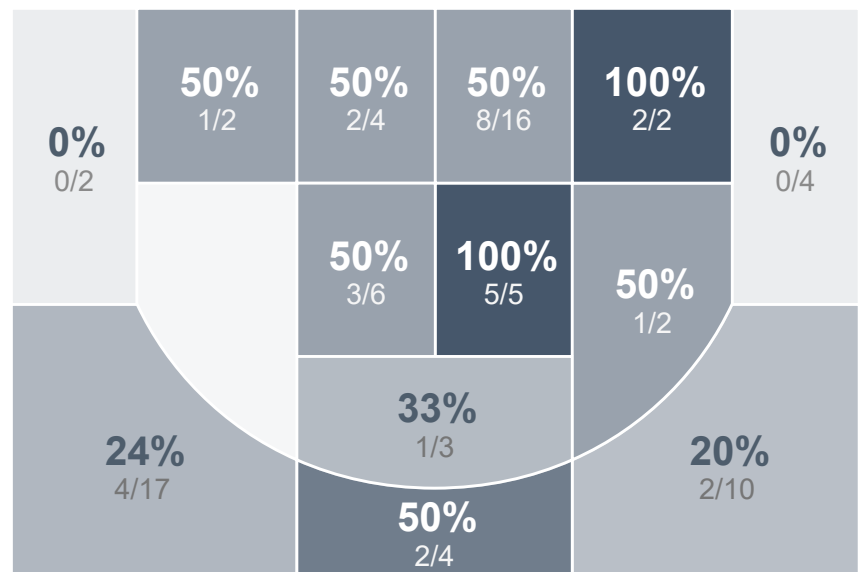

Bismarck High School