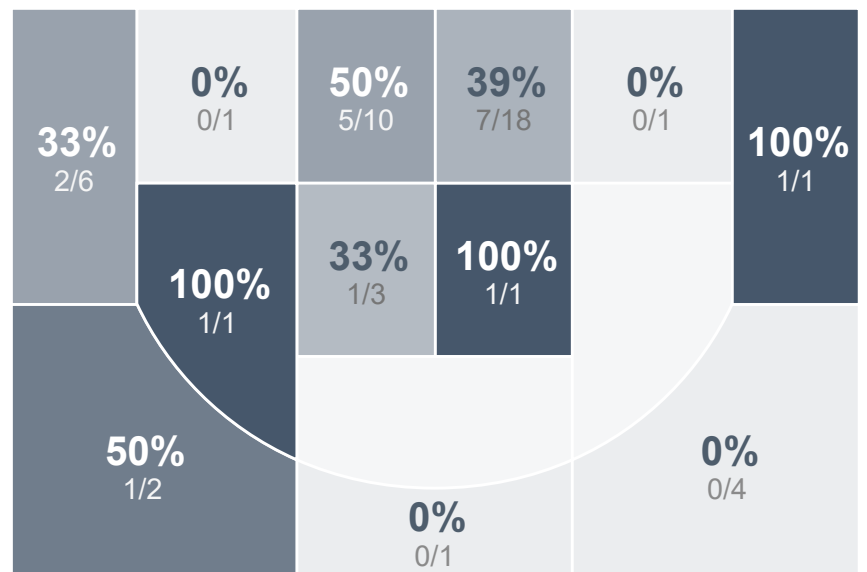

Mandan High School