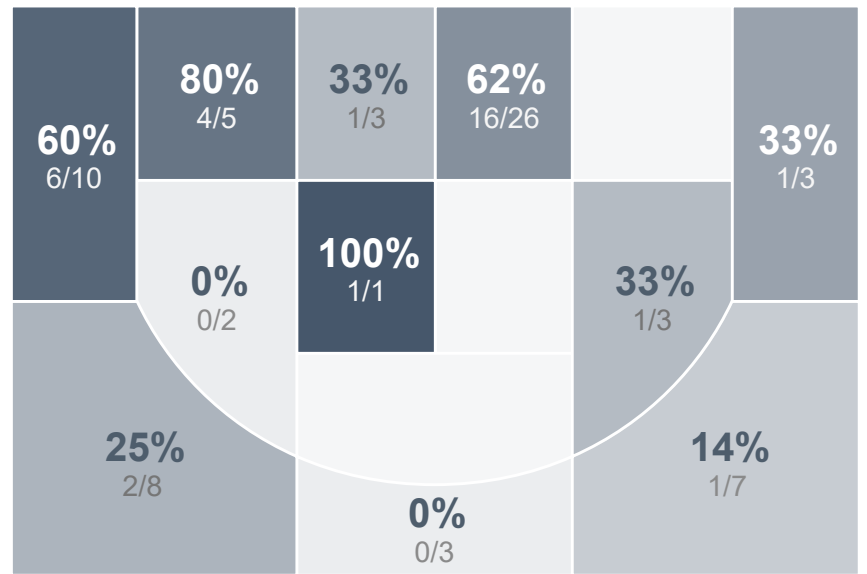

Girls Varsity Basketball