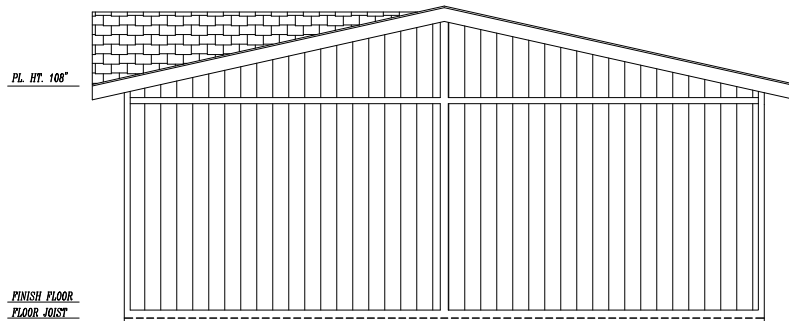

COLUMBIA RIVER COLLECTION

"2022"

26'-8" x 56'-0"

APPROX. 1,493 SQ. FT.

FRONT SIDEWALL W/NOMINAL 20'-0" DORMER

FRONT ENDWALL