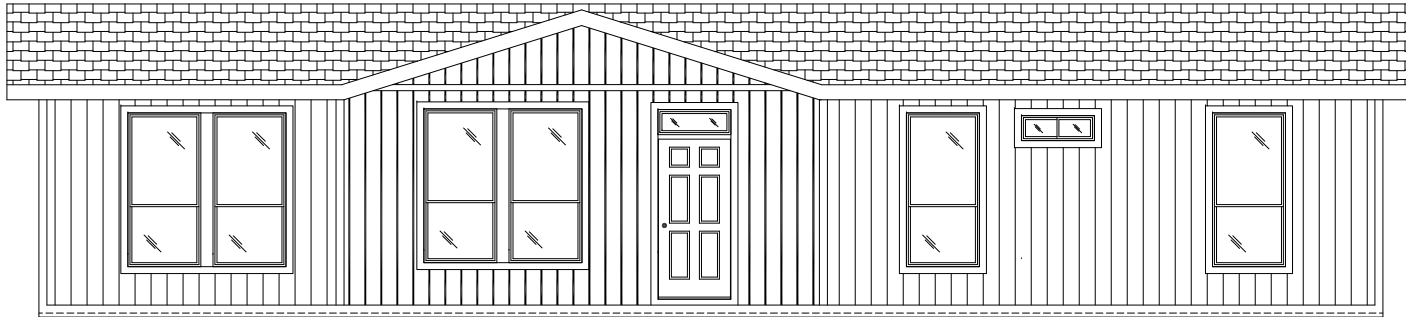

COLUMBIA RIVER COLLECTION

"2022"

26'-8" x 56'-0"

APPROX. 1,493 SQ. FT.

FRONT SIDEWALL W/NOMINAL 20'-0" DORMER

FRONT ENDWALL