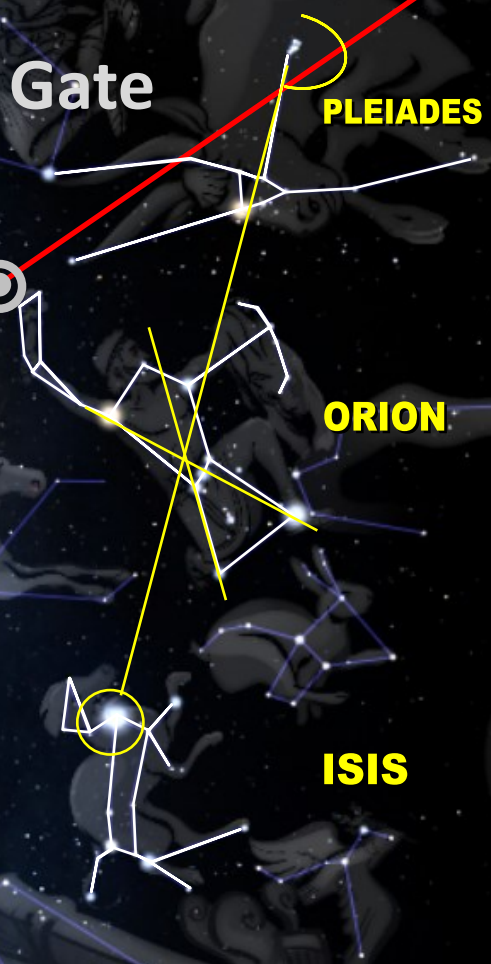

PLEIADES

ORION

ISIS

CROSS OF CONSTANTINE
IN THIS SIGN CONQUER

Saiph

ALNITAK ALNIAM MINTAKA

Rigel

Betelgeuse

ORION

Bellatrix

SIRIUS

© Composition and Some Graphics by
LUIS B. VEGA
vegapost@hotmail.com
FOR ILLUSTRATION PURPOSES ONLY

Main Sources
E.W. Bullinger
Wikipedia.com
www.ou.org/holidays/month-shevat