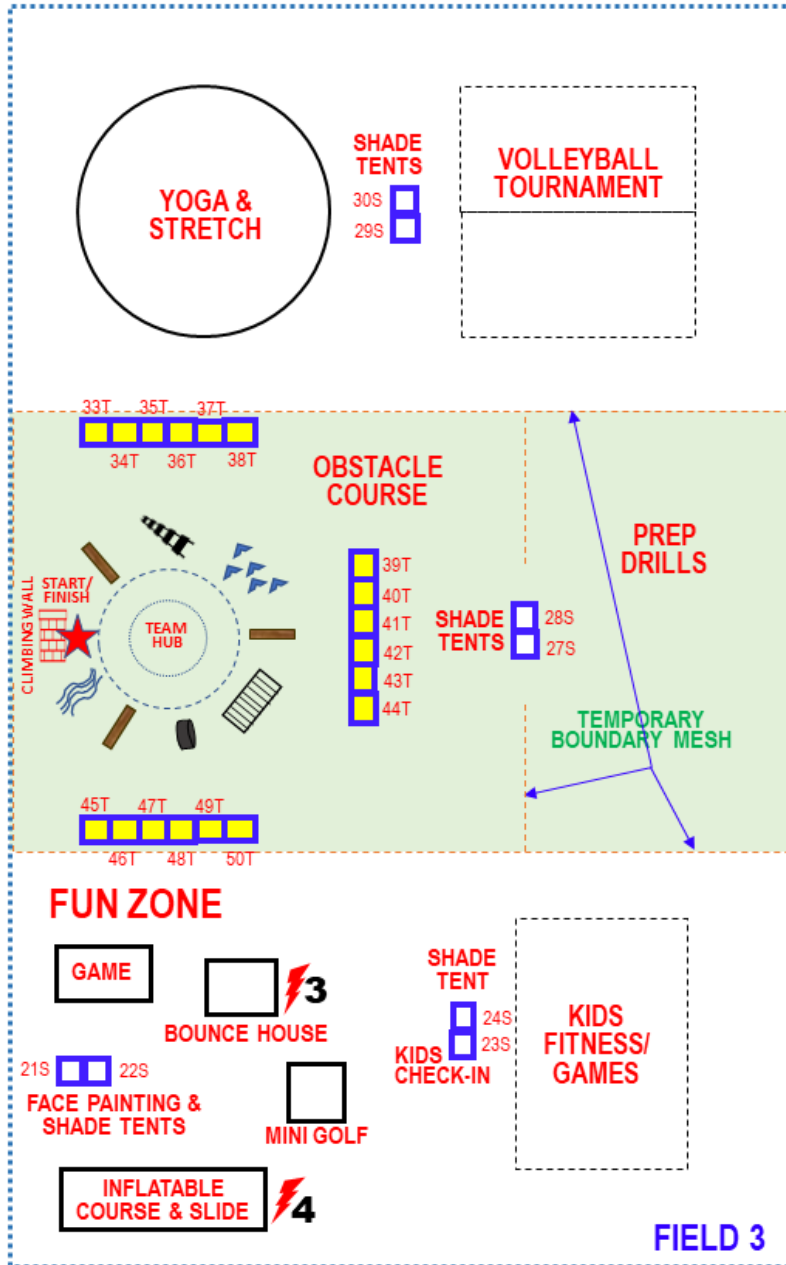

2023 BIG CARDIO EVENT

SATURDAY, MAY 6, 2023

CENTRAL BROWARD REGINAL PARK
3700 NW 11TH PLACE,
LAUDERHILL, FL 33311

- = VIP TENT (VIP)
- = BUSINESS BOOTH (B)
- = TEAM TENT (T)
- = SERVICE TENT (S)

- 1VIP - VIP CHECK-IN
- 2S - GREEN ROOM
- 3S - DJ
- 4S - BSO NEIGHBORHOOD UNIT
- 5S - BSO BLOODHOUND

THESE BOOTHS ARE LOCATED NEXT TO THE BASKETBALL COURTS AND PICKLE BALL COURTS AT THE NORTH END OF PARK

SHEL #2

RR

REGISTRATION/ VOLUNTEER CHECK-IN

DENOTES LOCATION OF GENERATORS
ALL GENERATORS ARE HOUSEHOLD TYPE

1. START LINE - CLOCK TOWER
2. SHOWMOBILE - DJ BOOTH
3. BOUNCE HOUSE
4. INFLATABLE SLIDE