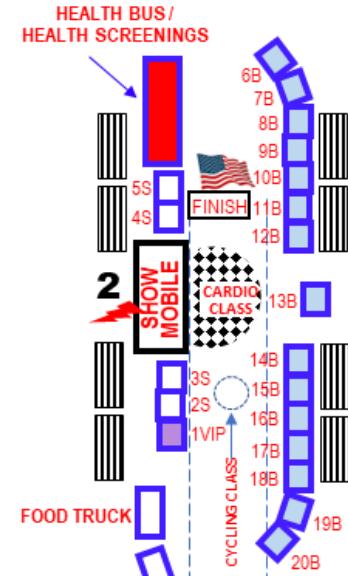

2023 BIG CARDIO EVENT

SATURDAY, MAY 6, 2023

CENTRAL BROWARD REGINAL PARK
3700 NW 11TH PLACE,
LAUDERHILL, FL 33311

- = VIP TENT (VIP)
- = BUSINESS BOOTH (B)
- = TEAM TENT (T)
- = SERVICE TENT (S)

- 1VIP - VIP CHECK-IN
- 2S - GREEN ROOM
- 3S - DJ
- 4S - BSO NEIGHBORHOOD UNIT
- 5S - BSO BLOODHOUND

THESE BOOTHS ARE LOCATED NEXT TO THE BASKETBALL COURTS AND PICKLE BALL COURTS AT THE NORTH END OF PARK

SHEL #2

RR

REGISTRATION/ VOLUNTEER CHECK-IN

DENOTES LOCATION OF GENERATORS
ALL GENERATORS ARE HOUSEHOLD TYPE

1. START LINE - CLOCK TOWER
2. SHOWMOBILE - DJ BOOTH
3. BOUNCE HOUSE
4. INFLATABLE SLIDE