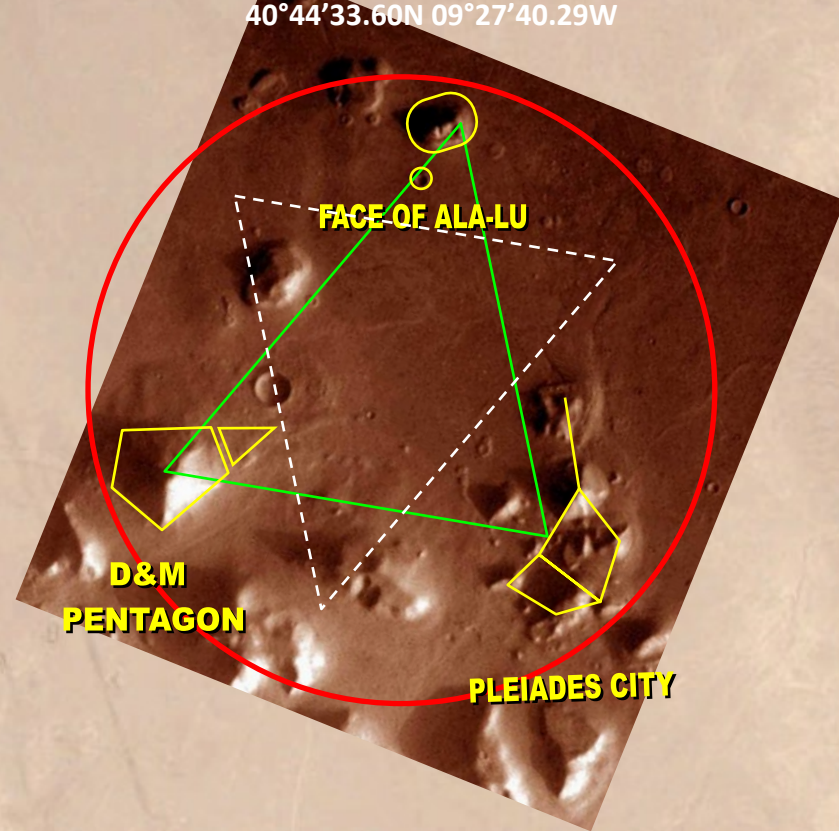

UR CYDONIA STAR MAP

MARTIAN MOTIF TRIANGULATION PATTERN

MARTIAN MOTIF
Cydonia, Mars

40°44'33.60N 09°27'40.29W

FACE OF ALA-LU
Living Quarters

D&M PENTAGON
Temple of Dragon

MOON GOD ZIGGURAT

PLEIADES CITY
House of Abraham
(7 MAIN CHAMBERS)

PLEIADES STAR CLUSTER

7 Daughters of Atlas

Image © 2021 Maxar Technologies

Google Earth

© Composition and Some Graphics by
LUIS B. VEGA
vegapost@hotmail.com
www.PostScript.org
FOR ILLUSTRATION PURPOSES ONLY