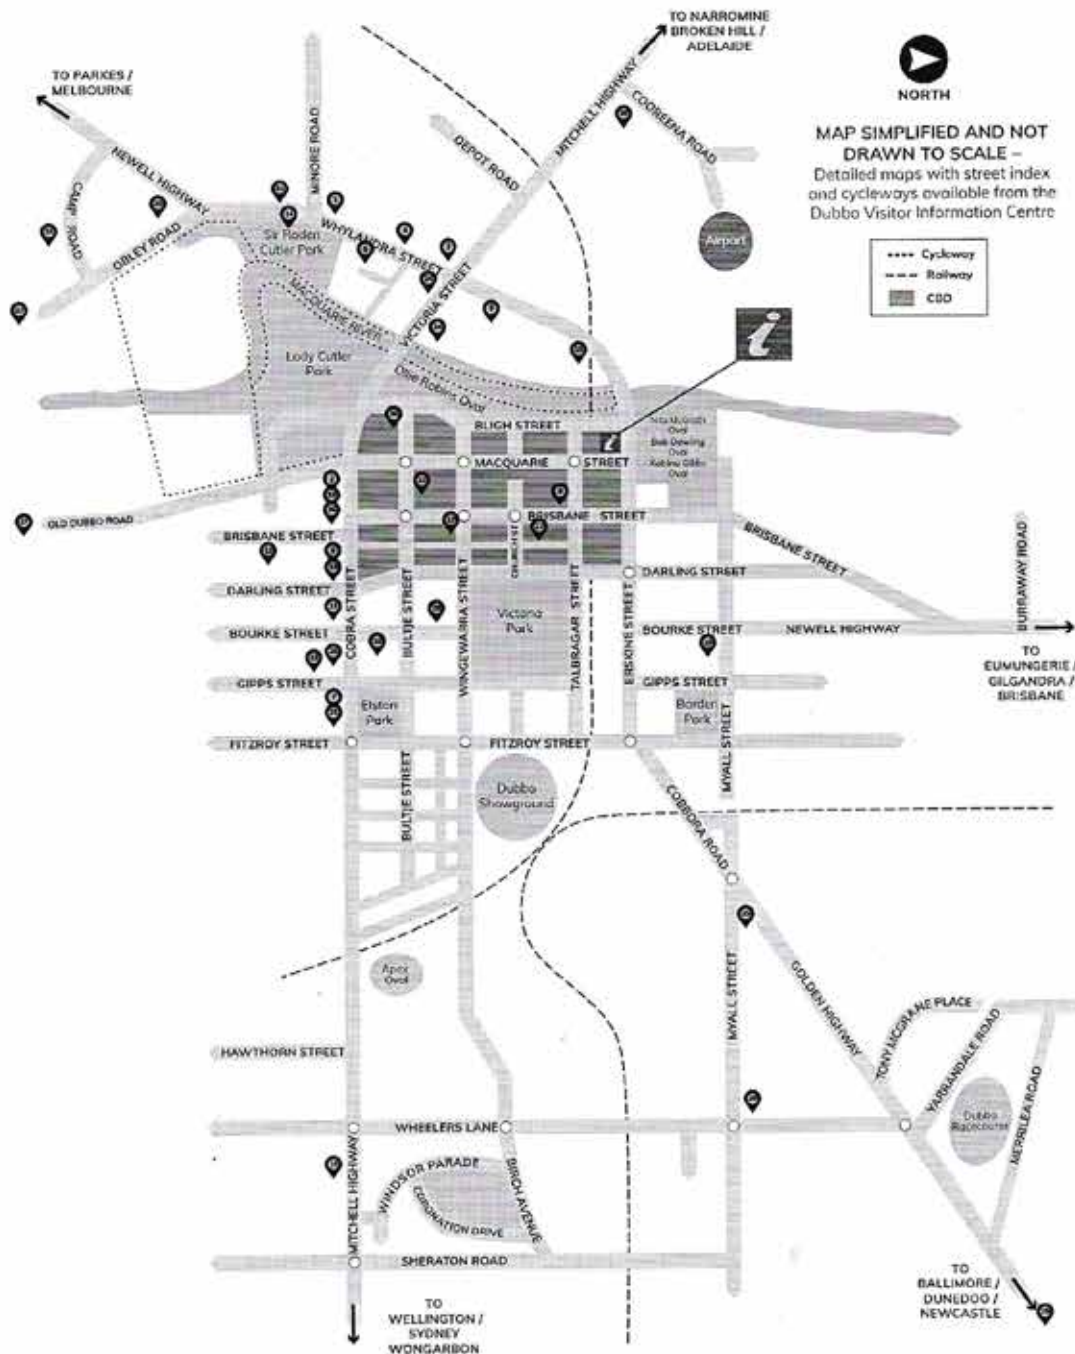

6 Comfort Inn Blue Lagoon 02 6882 4444
79/85 Cobra Street DUBBO 2830

12 Cascades Motor Inn 02 6882 0900
147 Cobra Street DUBBO 2830
Plenty of trailer parking

This is just a guide to the closest motels to the showground. There are many more in Dubbo and a list is available on a separate guide. The motels listed here cover all price ranges and the details shown are just a guide.

Rally Headquarters will be in the showground and each day's activities will be starting from a large car park just inside the showground gate.

There will be trailer parking available if the motel you choose can't accommodate you.

:DUBBO

REST YOUR HEAD

The Dubbo Region is waiting for you at dubbo.com.au

MAP SIMPLIFIED AND NOT DRAWN TO SCALE – Detailed maps with street index and cycleways available from the Dubbo Visitor Information Centre

- Cycloway
- Railway
- CBD

- | | | |
|--|---|--|
| <ul style="list-style-type: none"> 1 Abel Tasman Motor Inn 2 Aberdeen Motor Inn 3 Across Country Motor Inn 4 Akuna Motel 5 All Seasons Motor Lodge 6 Australian Heritage Motel 7 Best Western Blue Gum 8 Castlereagh Hotel 9 Cattleman's Motor Inn 10 Centrepont Motel 11 Comfort Inn Blue Lagoon 12 Country Apartments 13 Countryman Motor Inn | <ul style="list-style-type: none"> 14 Discovery Parks Dubbo 15 Dubbo City Holiday Park 16 Dubbo Rhino Lodge 17 Dubbo RSL Club Motel 18 Eastend Studio Apartments 19 Endeavour Court 20 Forest Lodge Motor Inn and Restaurant 21 Fountain View Motel 22 Gipps Street Cottage 23 Glenmore Lodge 24 Ibis Budget 25 Manera Heights Apartments 26 Orana Motel | <ul style="list-style-type: none"> 27 Outback Cellar Dubbo 28 Parkvue Motel 29 Pericoe Retreat 30 Poplars Caravan Park 31 Quality Inn Dubbo International 32 Quest Apartments 33 Shearing Shed Motor Inn 34 Tallarook Motor Inn 35 Taronga Western Plains Zoo 36 The Palms Motel 37 Walls Court B&B 38 Westview Caravan Park |
|--|---|--|