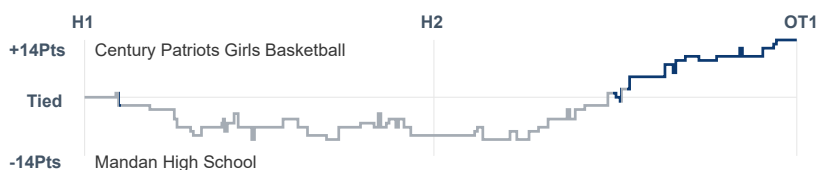

Box Score Report

CHS vs Mandan - Dec 13, 2019 - W 62-48

Period Stats

Team	1	2	Final
CHS	25	37	62
MHS	34	14	48

Run Graph