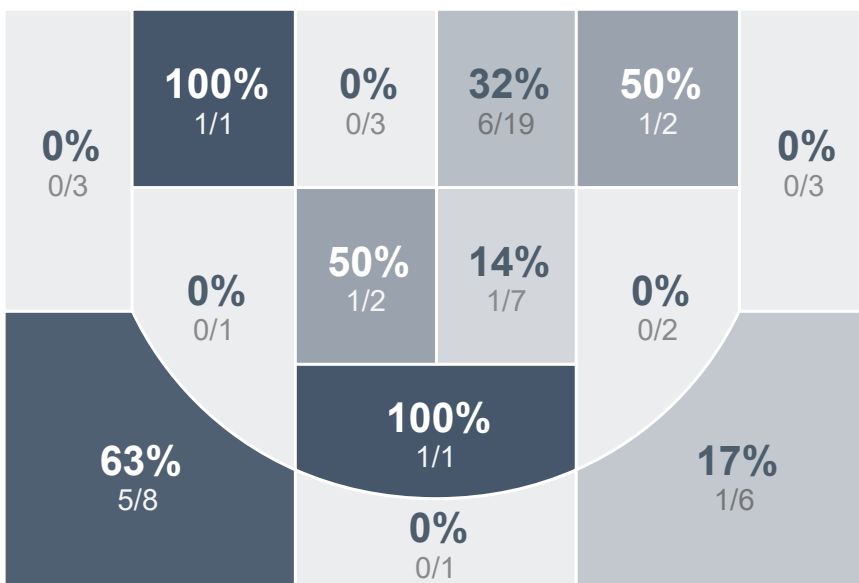

Mandan High School