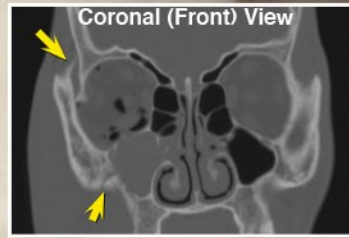

Darius Hines

Multiple Traumatic Injuries

Right Tripod Zygomaticomaxillary Complex Fracture

Jan. 7, 2015 CT Scan
Image 56/102 Axial View

Image
21/83

Image
43/104