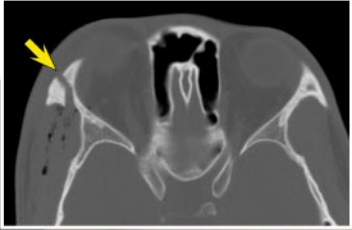

Darius Hines

Multiple Traumatic Injuries

Right Tripod Zygomaticomaxillary Complex Fracture

Jan. 7, 2015 CT Scan
Image 56/102 Axial View

Image
21/83

Image
43/104