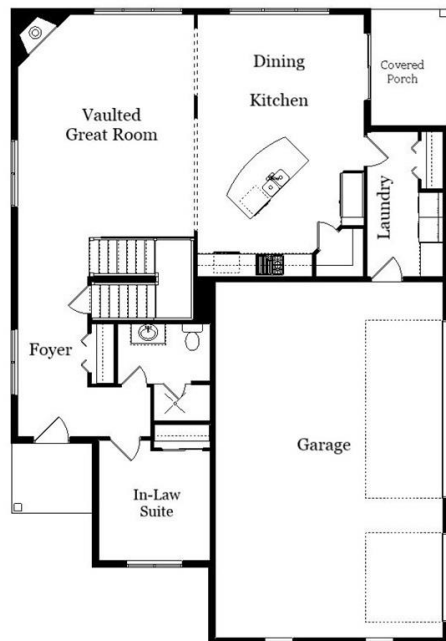

Your Land Your Style Your Home Your Way

Design + Build = Your Best Value

Eaton Ave. MG
2500 Sq.Ft.

Copyright © 2022
Kraus Design Build

The **Kraus** Company, LLC
DESIGN BUILD

The **Kraus** Company, LLC
Plans