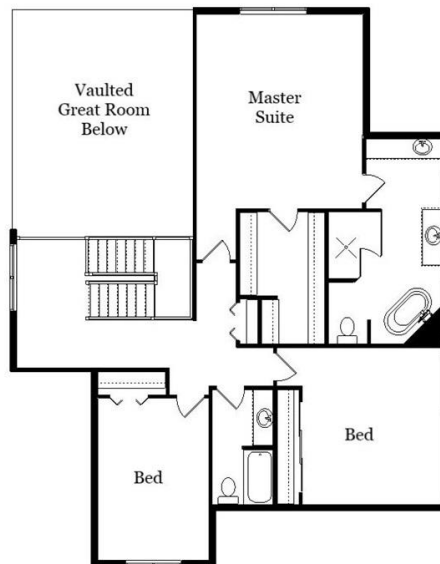

Your Land Your Style Your Home Your Way

Design + Build = Your Best Value

Eaton Ave. MG
2500 Sq.Ft.

Copyright © 2022
Kraus Design Build

The **Kraus** Company, LLC
DESIGN BUILD

The **Kraus** Company, LLC
Plans