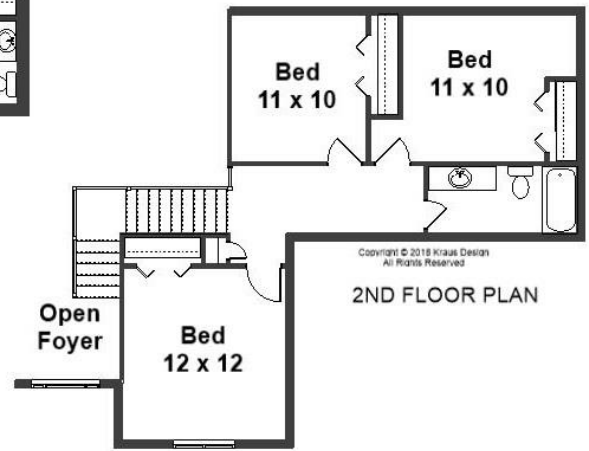

Your Land Your Style Your Home Your Way
Design + Build = Your Best Value

**McArthur- M Cottage
2600 Sq.Ft.**

**KRAUS
DESIGN + BUILD**
248.494.1822

We Welcome Your Changes to All of Our Plans