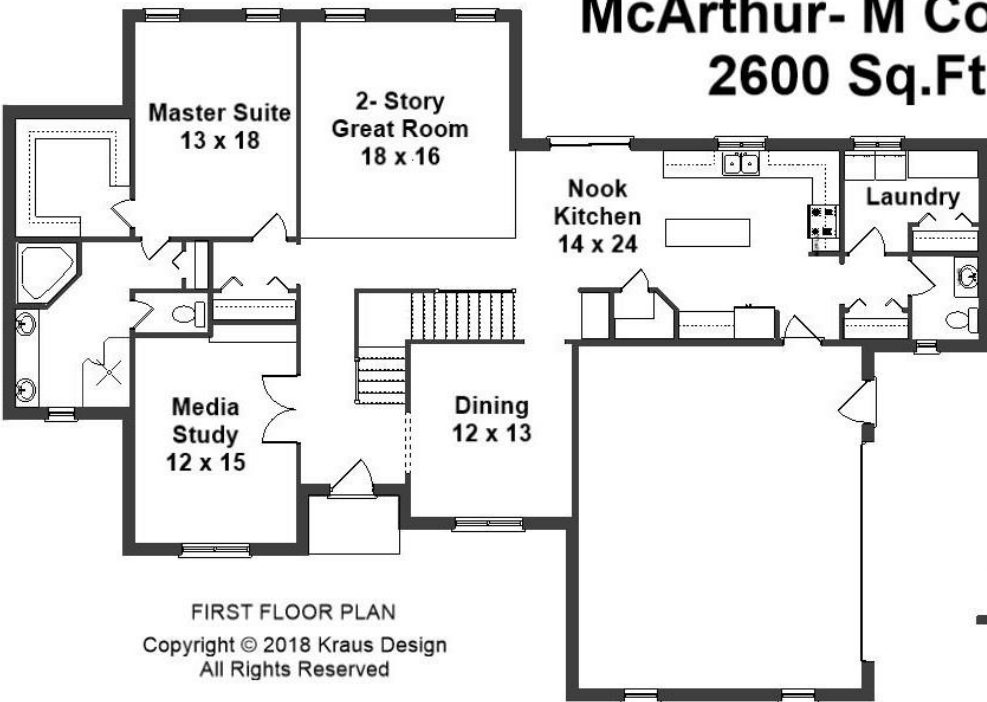

Your Land Your Style Your Home Your Way
Design + Build = Your Best Value

**McArthur- M Cottage
2600 Sq.Ft.**

**KRAUS
DESIGN + BUILD**
248.494.1822

We Welcome Your Changes to All of Our Plans