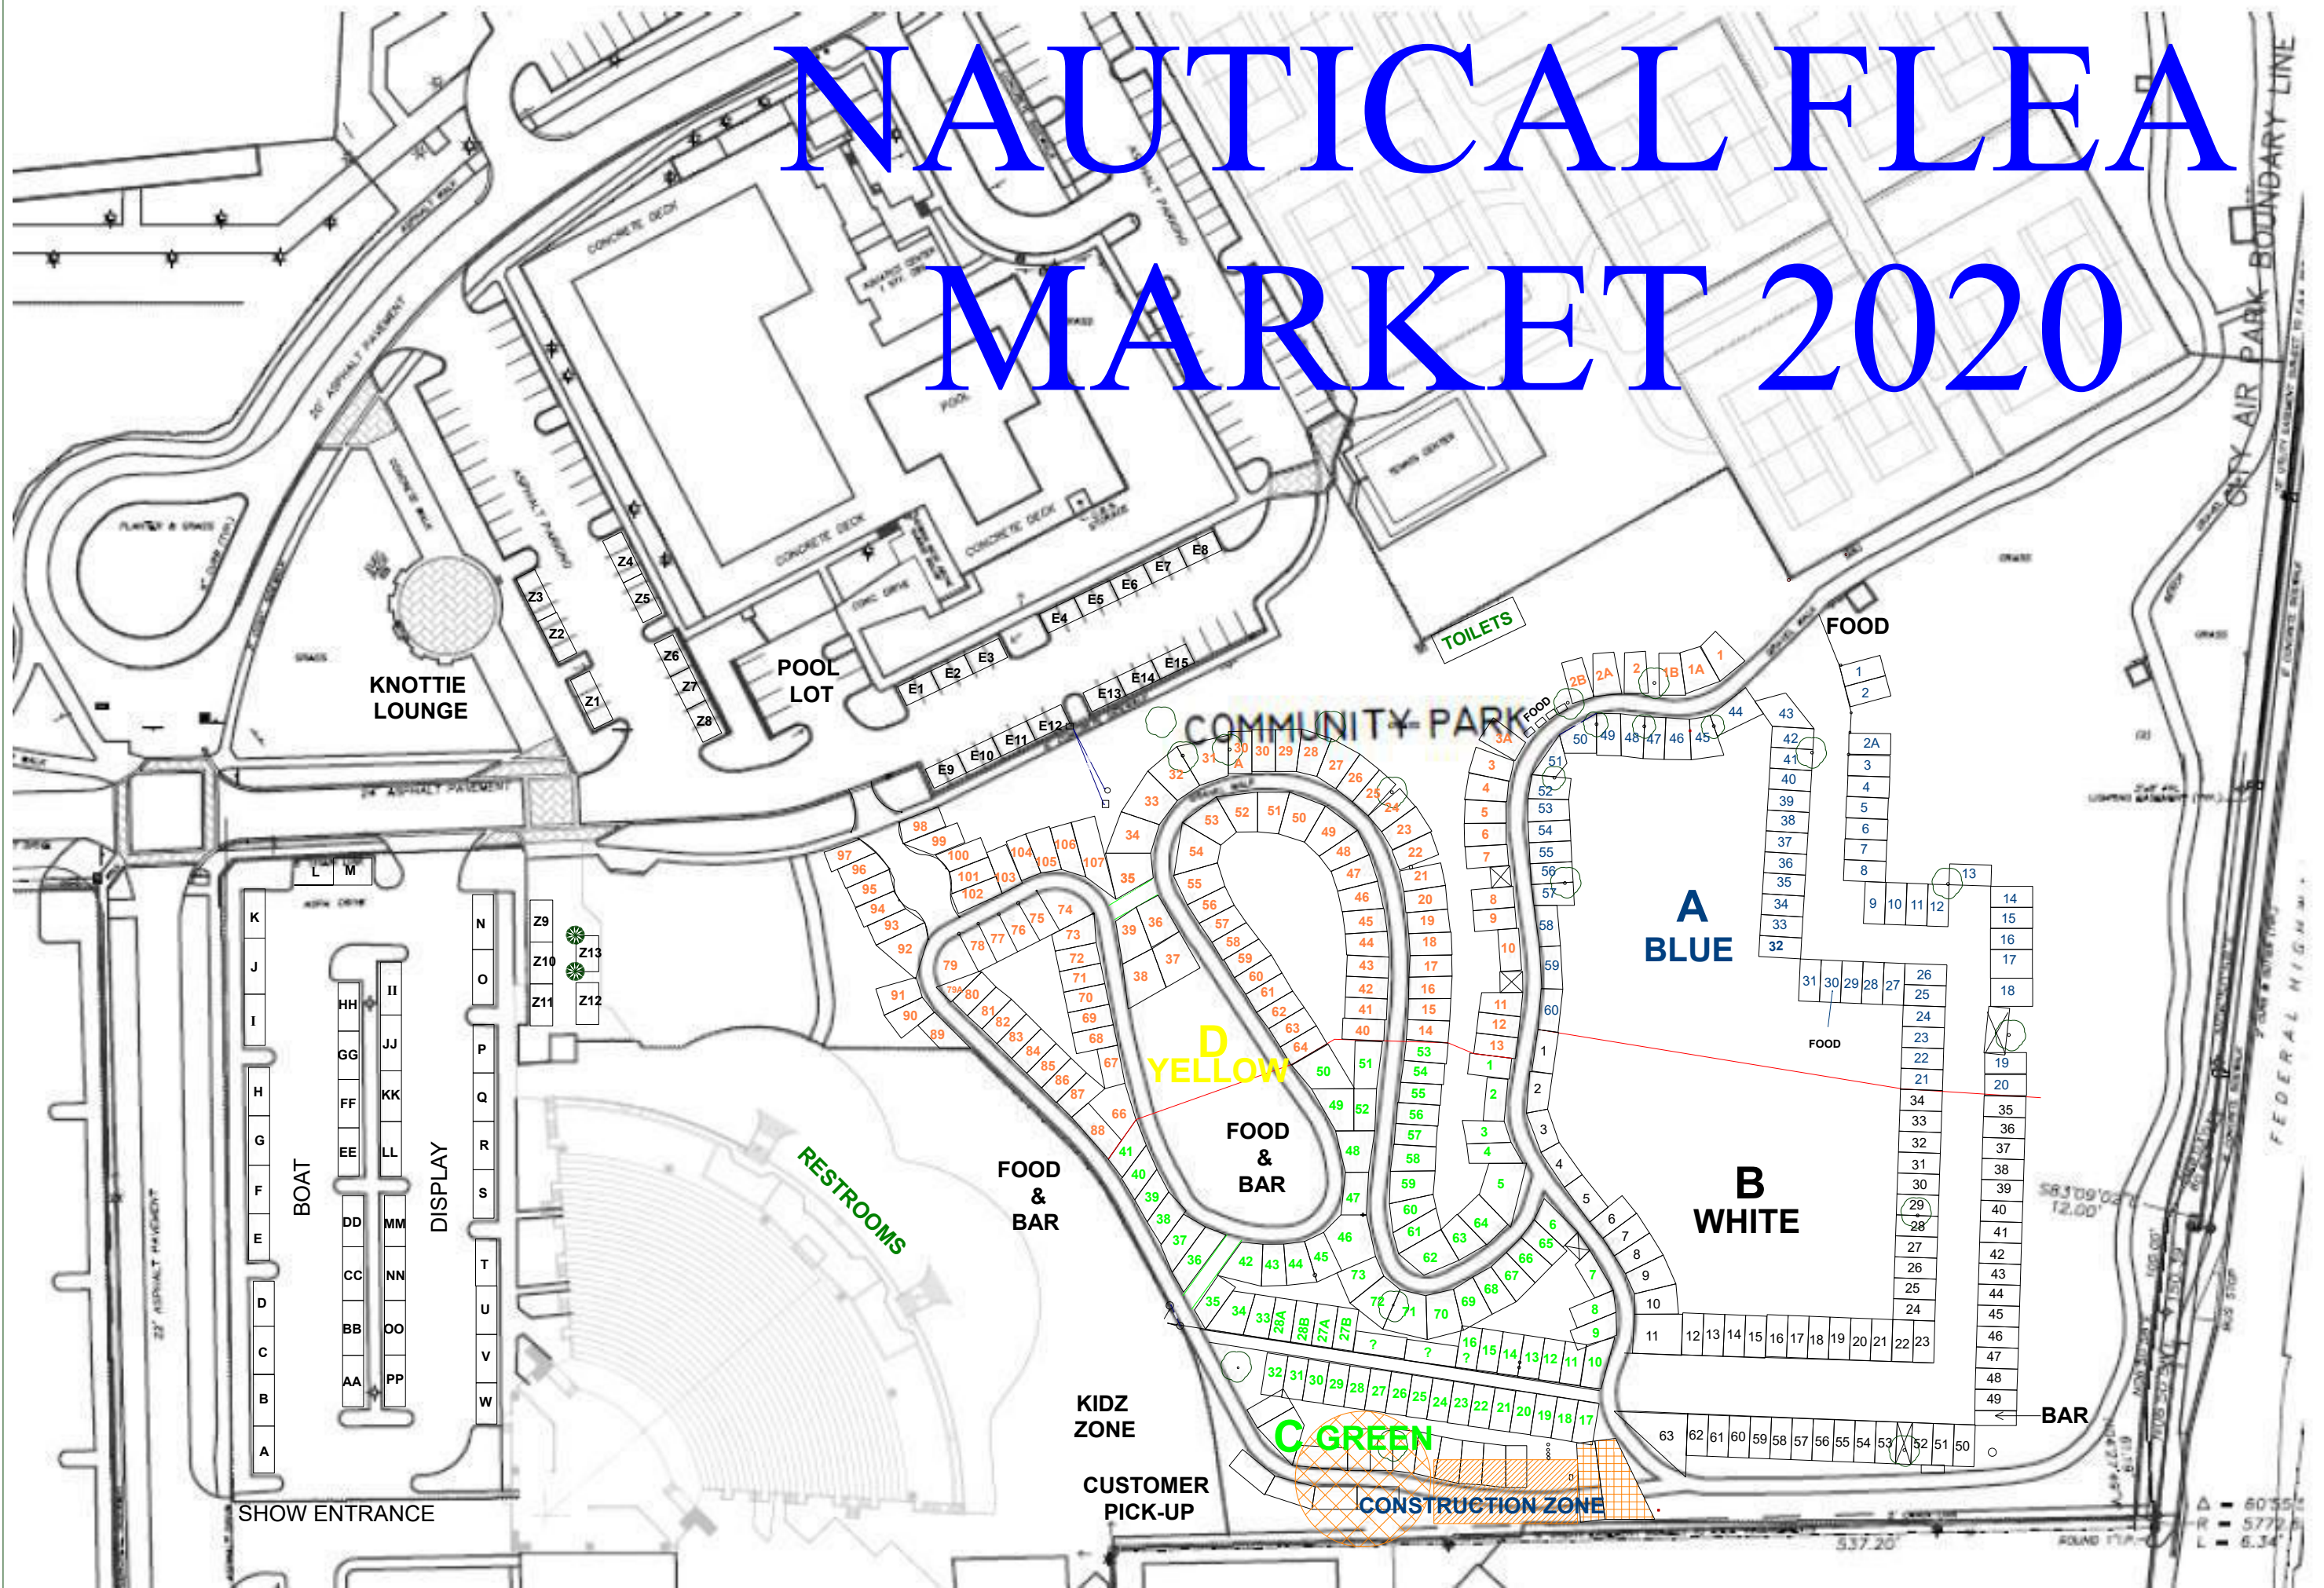

NAUTICAL FLEA MARKET 2020

Δ - 60.55'
R - 5772.5'
L - 6.34'