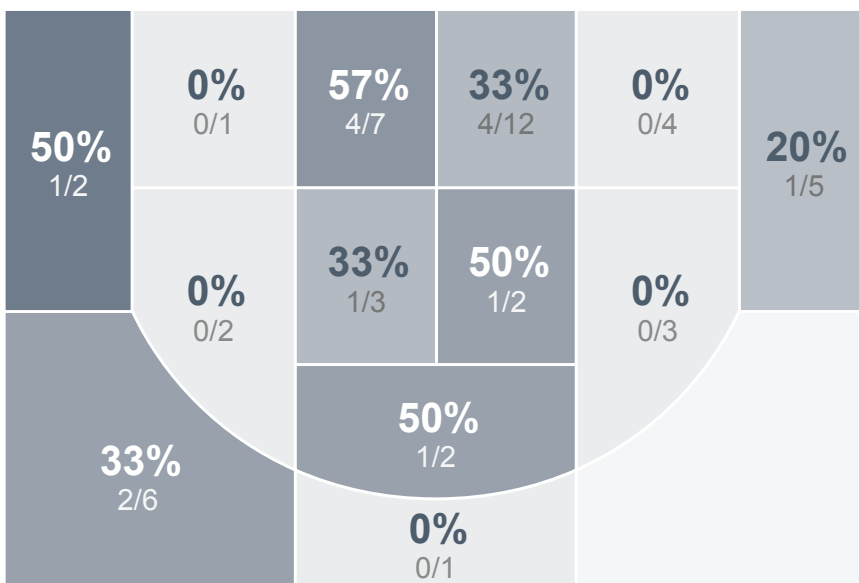

Minot High School