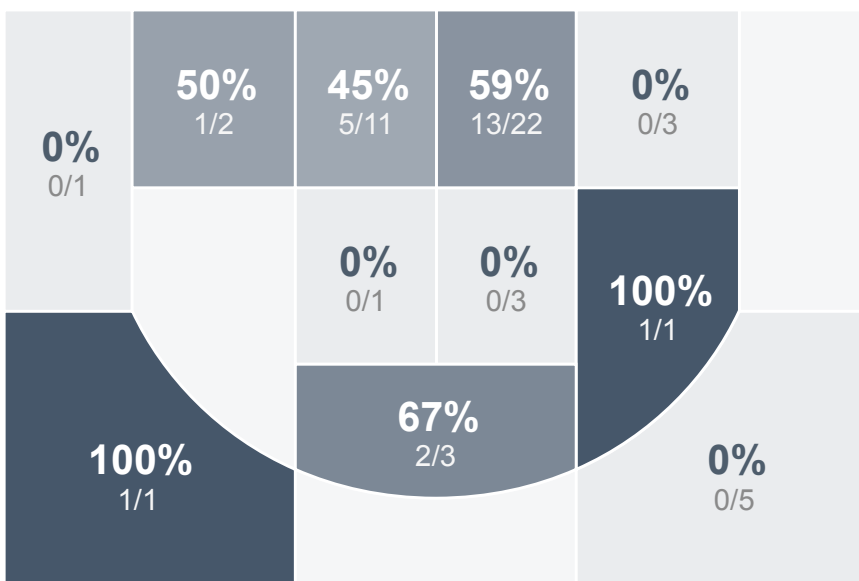

St. Mary's Central