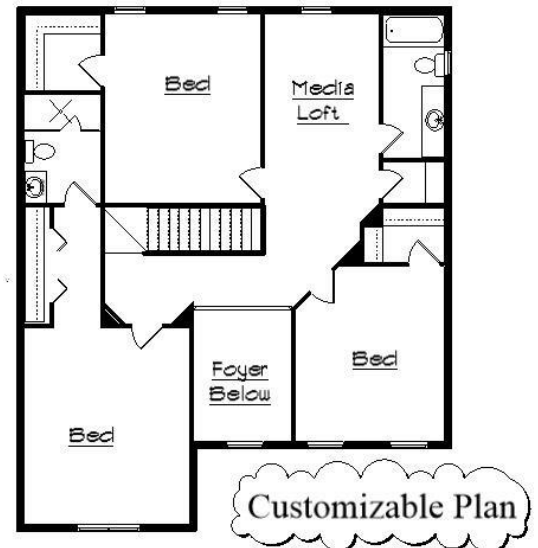

Your Land Your Style Your Home Your Way  
Design + Build = Your Best Value

[www.krausbuild.com](http://www.krausbuild.com)

Oakland Cottage  
3475 Sq.Ft.

Copyright © 2019 Kraus Design Build  
All Rights Reserved

The **Kraus** Company  
DESIGN BUILD

248-972-5549

Setting the New Standard Since 1987