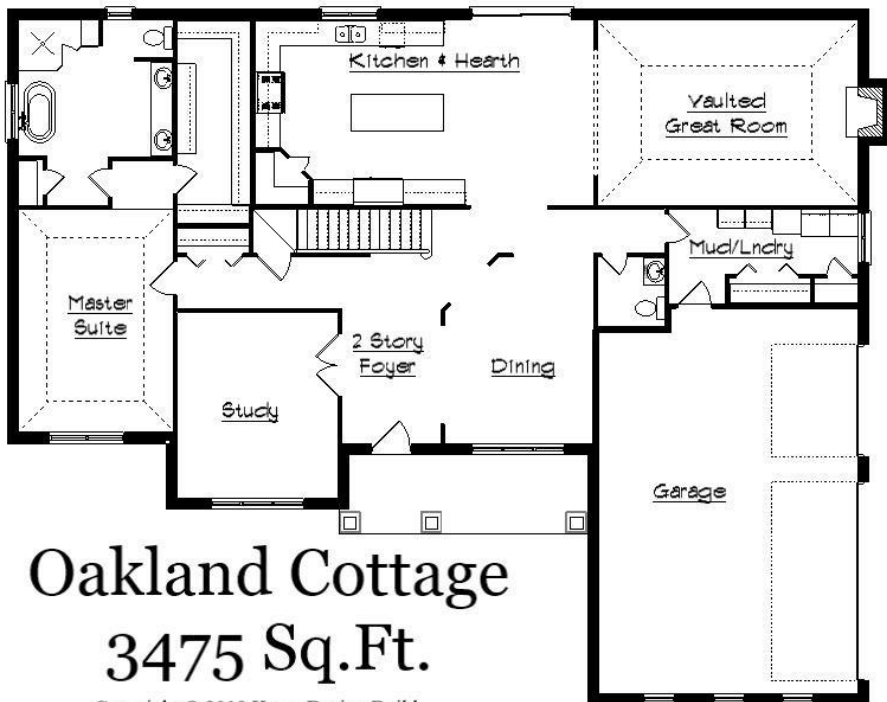

Your Land Your Style Your Home Your Way  
Design + Build = Your Best Value

[www.krausbuild.com](http://www.krausbuild.com)

Oakland Cottage  
3475 Sq.Ft.

Copyright © 2019 Kraus Design Build  
All Rights Reserved

The **Kraus** Company  
DESIGN BUILD

248-972-5549

Setting the New Standard Since 1987