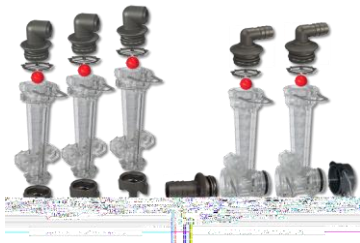

PART #	ROWS	PRICE
SKDFK-4	4 Rows	\$ 509.00 SALE
SKDFK-6	6 Row	\$ 605.00 SALE
SKDFK-8	8 Row	\$ 715.00 SALE
SKDFK-12	12 Row	\$ 1025.00 SALE
SKDFK-16	16 Row	\$ 1,360.00 SALE
SKDFK-24 (2- Pumps)	24 Row	\$ 1,940.00 SALE

WILGER FLOW MONITOR

Variable Pressure Row Starter Kit

- VARIABLE SPEED MOTOR
- DIAL ADJUSTABLE FEED RATE CONTROLLER
- AIR LINE PLUMBING TO ROWS
- A ROW CHECK BODY FOR EACH ROW WITH ORIFICE
- PRESSURE GAUGE, ELECTRICAL HARNESS, CHART
- WILGER MONITORS, FITTINGS, AND MTG. BAR EXC. *

PART #	ROW #	KIT PRICE	KIT WITH FIRMERS	WITH TOTALLY TUBULARS STARTING
SKVRFK-4	4	\$1010.00 SALE	\$1145.00 SALE	\$ 1215.00 SALE
SKVRFK-6	6	\$1100.00 SALE	\$1300.00 SALE	\$ 1410.00 SALE
SKVRFK-8	8	\$1205.00 SALE	\$1490.00 SALE	\$ 1640.00 SALE
SKVRFK-12	12	\$1820.00 SALE	\$2220.00 SALE	\$ 2445.00 SALE
SKVRFK-16	16	\$2245.00 SALE	\$2780.00 SALE	\$ 3075.00 SALE
SKVRFK-24	24	\$2400.00 SALE	\$3210.00 SALE	\$ 3650.00 SALE
SKVR-P	PUMP	5.3GPM	1/2" FMPT	\$ 190.00 SALE
SKVR-C	1 PUMP	CONTROLLER	ONLY	\$ 255.00 SALE
SKVR-10	CABLE	EXTENSION	ONLY	\$ 46.50 SALE
SKVR-20	CABLE	EXTENSION	ONLY	\$ 64.50 SALE
SKVR-BAC	BATTERY	CABLE	ONLY	\$ 49.50 SALE
SKVR-CKIT	UPGRADE KIT FOR VARIABLE CONTROL	\$ 615.00 SALE	STARTING AT \$762.00 SALE	STARTING AT \$825.00 SALE
SKVRDFK-12	12 ROW *NO RED BALL	\$1155.00 SALE	\$1569.00 SALE	-----
SKVRDFK-24	12 ROW DRILL *NO RED BALL	\$1285.00 SALE	\$2113.00 SALE	-----
SKVR-LS	LIFT SWITCH KIT	\$ 175.00 SALE	-----	-----

*PRICES SUBJECT TO CHANGE WITHOUT NOTICE!

WILGER FLOW INDICATORS

PART #	# ROWS	TYPE	IN/OUT TYPE	PRICE EA.
20460 4 VO	4	MANIFOLD	1/2-1" / 1/4-3/4"	\$ 165.00 SALE
20460 6 VO	6	MANIFOLD	1/2-1" / 1/4-3/4"	\$ 215.00 SALE
20460 8 VO	8	MANIFOLD	1/2-1" / 1/4-3/4"	\$ 255.00 SALE
20460 12 VO	12	MANIFOLD	1/2-1" / 1/4-3/4"	\$ 330.00 SALE
20460 16 VO	16	MANIFOLD	1/2-1" / 1/4-3/4"	\$ 410.00 SALE
20480 1VO	1	ISOLATED	1/4, 3/8", 1/2"	\$ 24.00 SALE
20480 4VO	4	ISOLATED	1/4, 3/8", 1/2"	\$ 95.00 SALE
20480 6VO	6	ISOLATED	1/4, 3/8", 1/2"	\$ 145.00 SALE