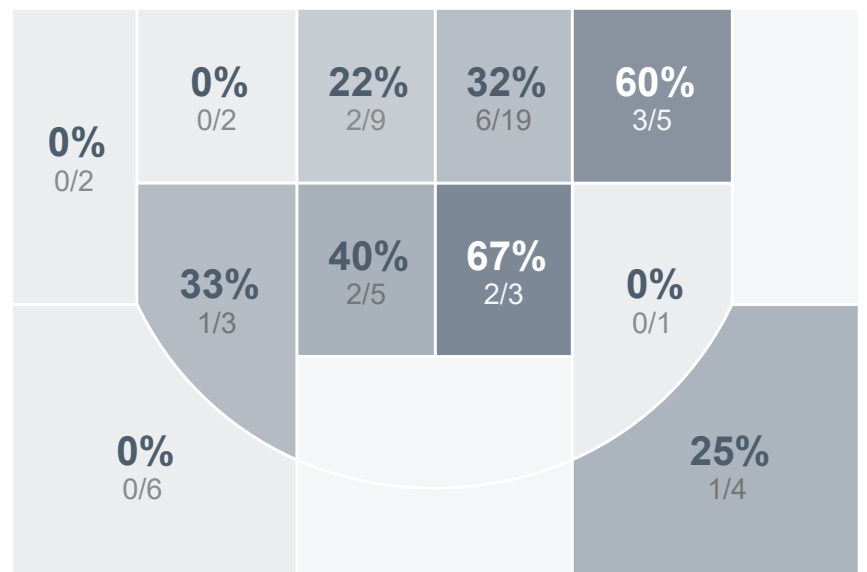

Dickinson High School