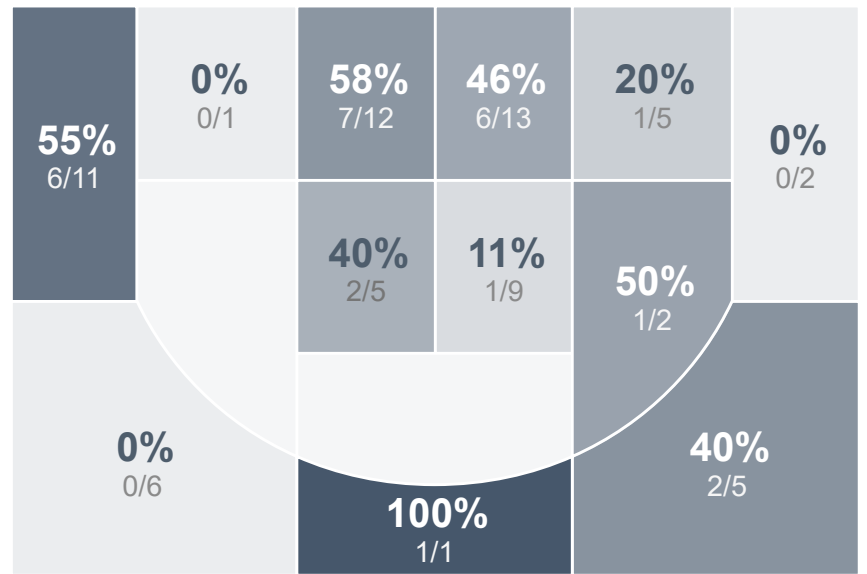

Girls' Varsity Basketball - New