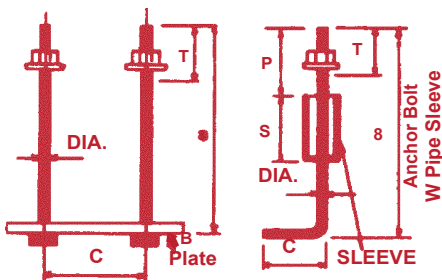

SCREWS

Machine • Tapping • Tek • Drywall
Wood • Floor Board • U Drive

SCREW DRIVING BITS

All Types

SOCKET SCREW PRODUCTS

All Types

STORAGE BINS

Cabinets • Trays

STUDS

Low Carbon • B-7 • Stainless

THREADED ROD

Grade: 2 & B-7 • Stainless • Studs

WASHERS

Flat • Lock • Bevel

NOW MANUFACTURING

ANCHOR BOLT ASSEMBLIES

**ALL SIZES
STEEL • STAINLESS STEEL
HOT DIP GALVANIZED**

FORMED BOLTS