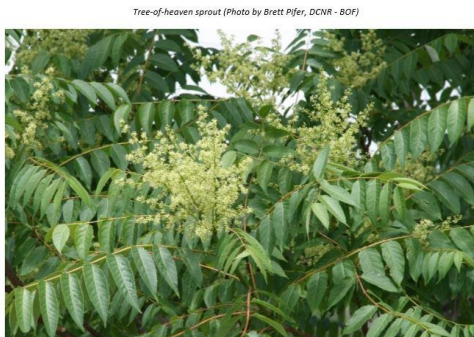

Tree of Heaven

Tree-of-heaven in flower.