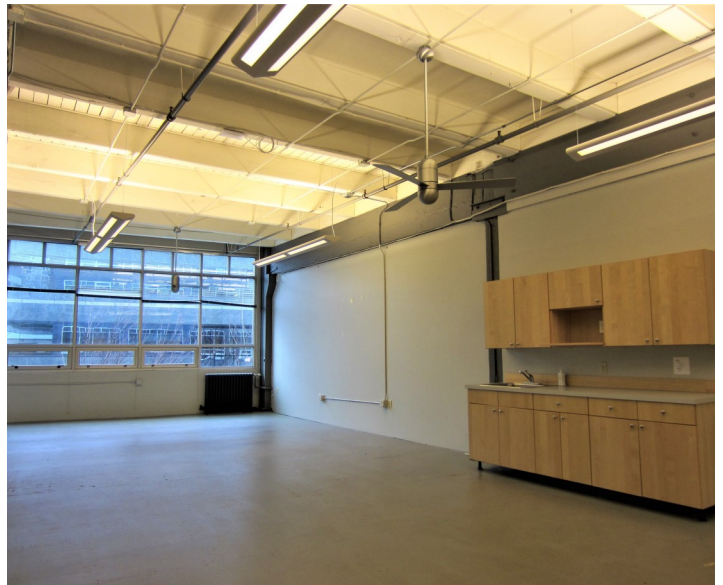

# SUITE M327

**SQ. FEET:**  
1,893

Open space, built in conference room, kitchenette, 14 ft. ceilings, large windows, west facing.