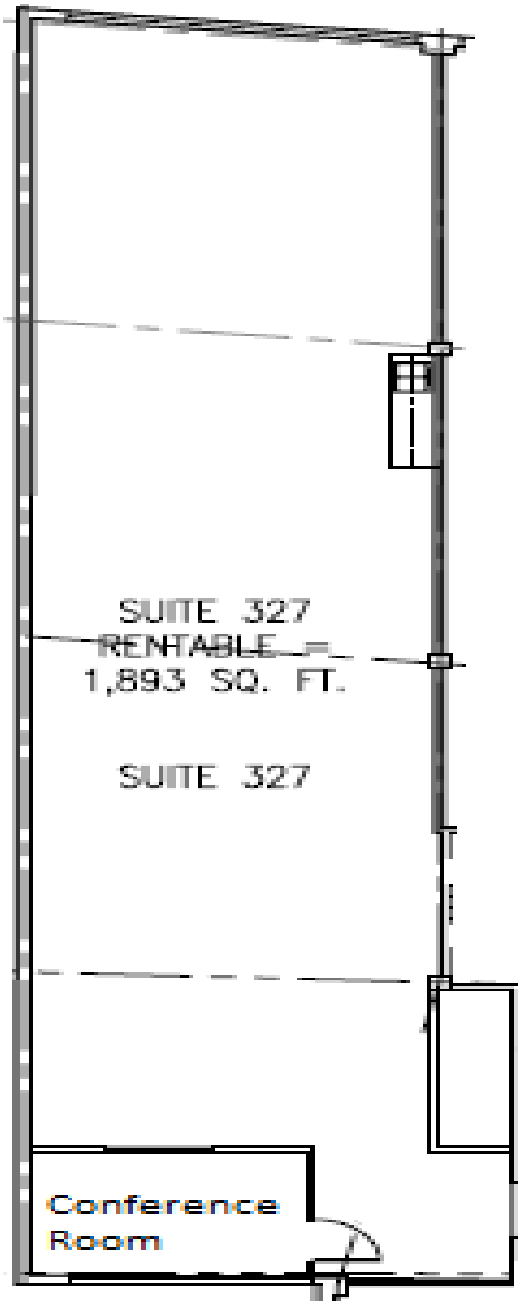

# SUITE M327

**SQ. FEET:**  
1,893

Open space, built in conference room, kitchenette, 14 ft. ceilings, large windows, west facing.