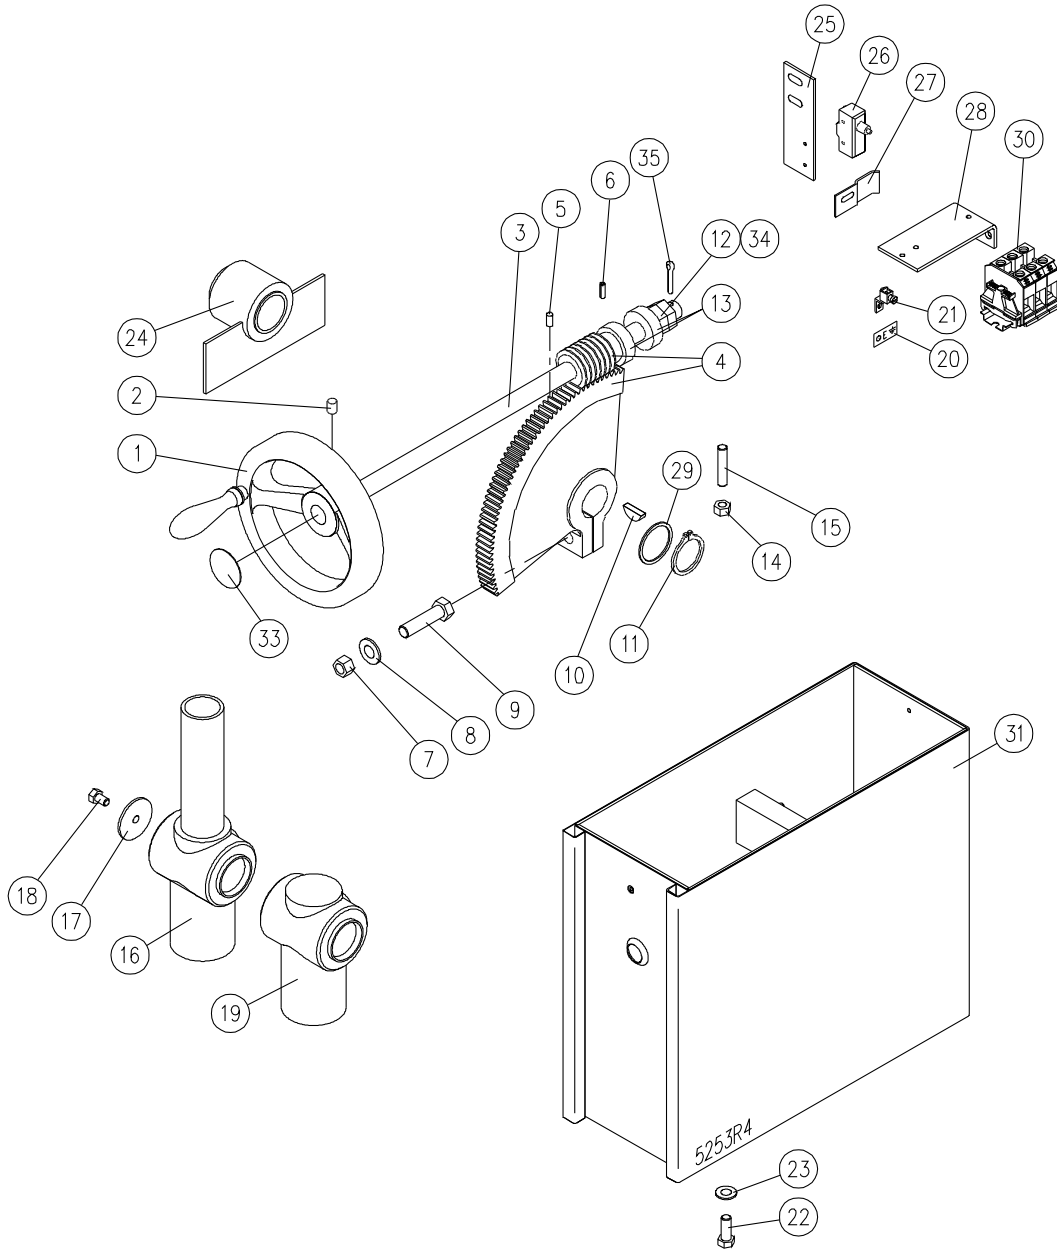

FIGURE 2

PARTS LIST, SELF-GENERATING STEAM FULL JACKET KETTLES,
MODELS: ELT-F, EL-F, EP-F

TILT CONSOLE PARTS

FIGURE 2

PARTS LIST, SELF-GENERATING STEAM FULL JACKET KETTLES,
MODELS: ELT-F, EL-F, EP-F

FIGURE 2

<u>ITEM</u>	<u>PART NUMBER</u>	<u>DESCRIPTION</u>	<u>QUANTITY</u>
1.	8-2054	Hand Wheel	1
2.	1-72U4	Set Screw 3/8 -16 x 1/2"	1
3.	6738-2	Tilt Shaft	1
4.	5393-1	Segment Gear & Worm Gear Kit (Includes items 5 to 11)	1
5.	1-52U4	Set Screw, 1/4 - 20 x 1/2"	1
6.	2-T6U5	Tension Pin, 3/16" Diameter x 1-1/4" Length	1
7.	1-99C0	Nut, 1/2 - 13	1
8.	1-W4C0	Lock Washer, 1/2"	1
9.	2-96C8	Bolt, 1/2 - 13 x 2"	1
10.	1-K8U8	Key Woodruff	1
11.	1-R315	Retaining Ring	1
12.	2-HN66	Jam Nut	2
13.	5327-1	Thrust Bearing	2
14.	1-79C0	Nut, 3/8 - 16	1
15.	2-72U7	Set Screw, 3/8 - 16 x 1-3/4"	1
16.	8-2085EE	Outbore Bearing complete with extension - used on spring assist covers only - specify model.	1
17.	9-3197	Stainless Steel Washer	1
18.	9-3198	Bolt	1
19.	8-2085E	Outbore Bearing	1
20.	9-3104	Ground ID Tag	1
21.	4-70EU	Ground Lug	1