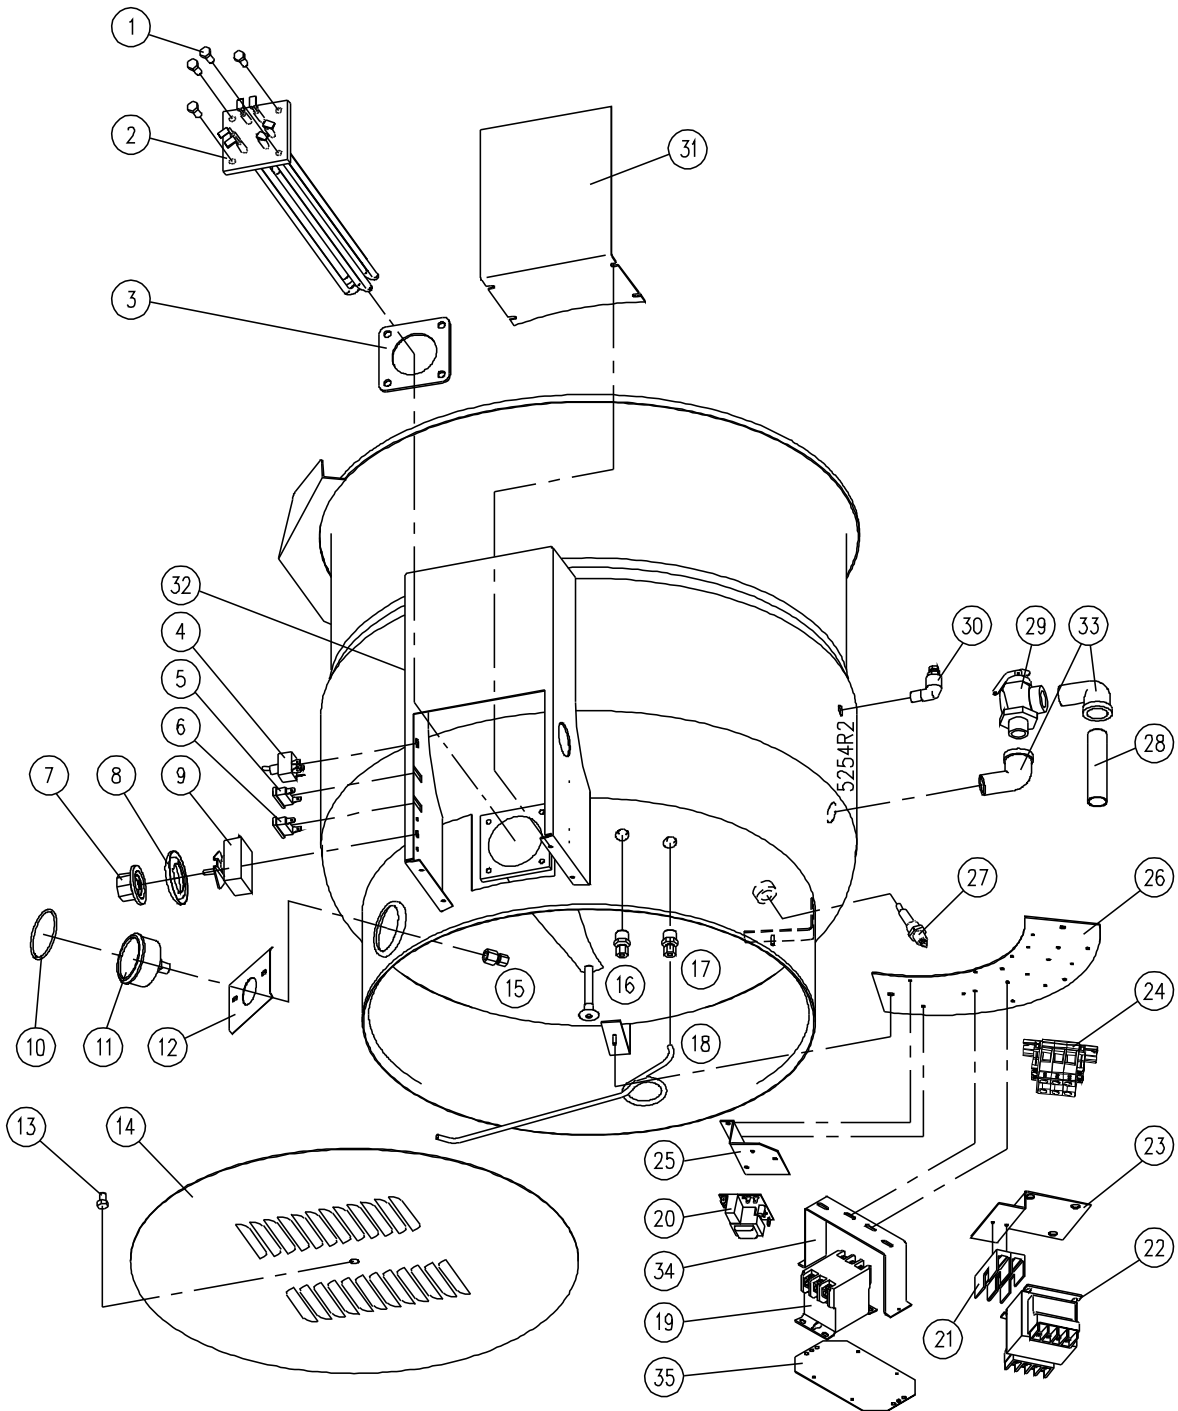

FIGURE 1

PARTS LIST, SELF-GENERATING STEAM FULL JACKET KETTLES,
 MODELS: ELT-F, EL-F, EP-F

FIGURE 1

<u>ITEM</u>	<u>PART NO.</u>	<u>DESCRIPTION</u>	<u>QUANTITY</u>				
			<u>20</u>	<u>30</u>	<u>40</u>	<u>60</u>	
1.	1-66S6	Hex Bolt, 5/16 - 18 x 3/4 Inches	4	4	4	4	
**	2.	7-5027	Element Assembly, 208V, 18 kW	1	1	1	
		7-5028	Element Assembly, 220/380V, 18 kW	1	1	1	
		7-5029	Element Assembly, 240/416V, 18 kW	1	1	1	
		7-5030	Element Assembly, 480V, 18 kW	1	1	1	
		9-3298	Element Assembly, 600V, 18 kW	1	1	1	
		7-5031	Element Assembly, 208V, 24 kW	1	1	1	1
		7-5037	Element Assembly, 220/380V, 24 kW	1	1	1	1
		7-5032	Element Assembly, 240/416V, 24 kW	1	1	1	1
		7-5033	Element Assembly, 480V, 24 kW	1	1	1	1
		9-3299	Element Assembly, 600V, 24 kW	1	1	1	1
		7-5034	Element Assembly, 208V, 33 kW		1	1	1
		7-5038	Element Assembly, 220/380V, 33 kW		1	1	1
		7-5035	Element Assembly, 240/416V, 33 kW		1	1	1
		7-5036	Element Assembly, 480V, 33 kW		1	1	1
		2348-2	Element Assembly, 600V, 33 kW		1	1	1
	3.	5986-1	Element Gasket	1	1	1	1
	4.	9110-1	Power Switch	1	1	1	1
	5.	4996-5	Pilot Light - Amber, Low Water	1	1	1	1
	6.	4996-5	Pilot Light - Amber, Temperature	1	1	1	1
**	7.	6311-1	Knob Assembly (1-10)	1	1	1	1
		5975-2	Knob Assembly (°F)	1	1	1	1
		5976-2	Knob Assembly (°C)	1	1	1	1
	8.	4-TB05	Bezel	1	1	1	1
	9.	9126-1	Thermostat	1	1	1	1
	10.	2-230R	"O" Ring	1	1	1	1
	11.	4967-1	Pressure Gauge	1	1	1	1