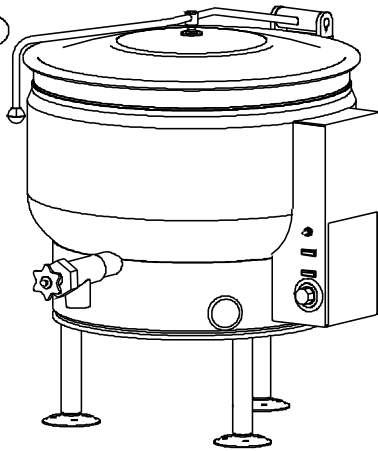

PARTS LIST
SELF-GENERATING STEAM FULL JACKET KETTLES
MODELS: ELT-F
EL-F
EP-F

EL-F

SOLARIS STEAM
4673 OSBORNE DR., SUITE D
EL PASO, TX 79922

TELEPHONE: (704) 900-2068