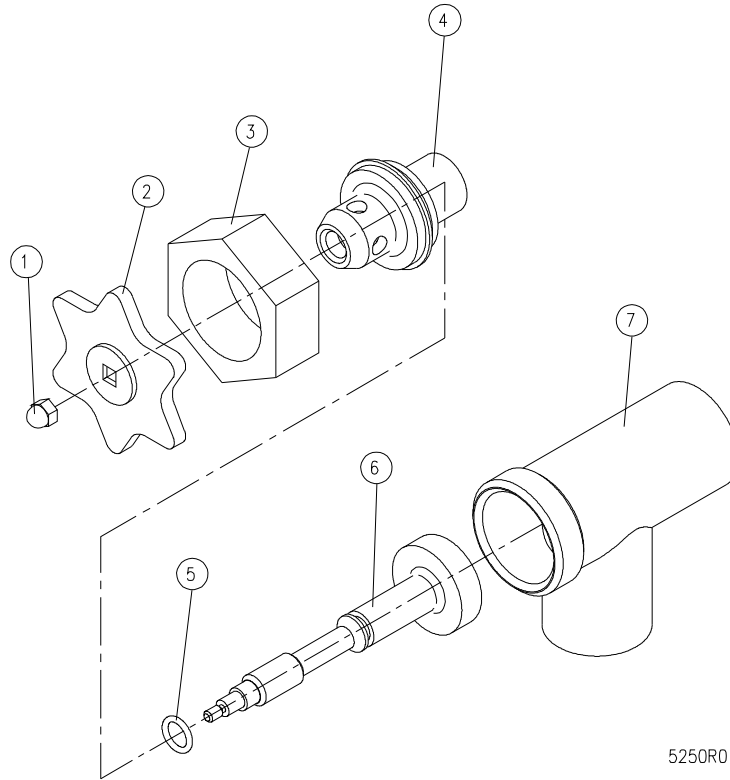

PARTS LIST, SELF-GENERATING STEAM FULL JACKET KETTLES,
MODELS: ELT-F, EL-F, EP-F

FIGURE 4

<u>ITEM</u>	<u>PART NUMBER</u>	<u>DESCRIPTION</u>	<u>QUANTITY</u>
	9-3185	HINGE ASSEMBLY	
1.	8-2029	Lock Pin	1
2.	8-2035L	End Lock Plate	1
3.	5428-1	Stationary Disc	1
4.	5430-1	Core	1
5.	8-2026	Spring	1
** 6.	8-2028-2	Handle Assembly, 20 Gallon Kettle	1
	8-2027	Handle Assembly, 30 Gallon Kettle	1
	8-2027-1	Handle Assembly, 40 Gallon Kettle	1
	8-2027-2	Handle Assembly, 60 Gallon Kettle	1
7.	5429-1	Rotary Disc	1
8.	8-2021	End Stop Plate	1
9.	1-56S6	Cap Screws, 1/4 - 20 x 3/4, Stainless Steel	4
10.	2-KB01	Knob	1
11.	4261-1	Mounting Plate Assembly - Tilting Models Only	1
** 12.	8-2005	Covers, 20 Gallon Kettle	1
	8-2006	Covers, 30 Gallon Kettle	1
	8-2007	Covers, 40 Gallon Kettle	1
	8-2008	Covers, 60 Gallon Kettle	1

** SELECT AS REQUIRED.

PARTS LIST, SELF-GENERATING STEAM FULL JACKET KETTLES,
 MODELS: ELT-F, EL-F, EP-F

FIGURE 5

HINGE ASSEMBLY

<u>ITEM</u>	<u>PART NUMBER</u>	<u>DESCRIPTION</u>	<u>QUANTITY</u>
1.	2-KB01	Knob	1
** 2.	9-3231-2	Handle Assembly, 20 Gallon Kettle	1
3.	1-85S8	Bolt	2
4.	1-W0V6	Fibre Washer	4
5.	1-89S0	Hex Nut, 1/2-20 UNF, Stainless Stl.	2
6.	S05N-12	Split Lock Washer	2
7.	8-2005	Cover, 20 Gallon Kettle	1

* * SELECT AS REQUIRED

PARTS LIST, SELF-GENERATING STEAM FULL JACKET KETTLES,
 MODELS: ELT-F, EL-F, EP-F

FIGURE 6

DRAW-OFF VALVE

<u>ITEM</u>	<u>PART NUMBER</u>	<u>DESCRIPTION</u>	<u>QUANTITY</u>
	3-D015	1 - 1/2" DRAW-OFF VALVE ASSEMBLY	
1.	9031-3	Acorn Nut, 10-24 UNC	1
2.	4115-1	Handle, Stainless Steel	1
3.	3-DV13	Gland Nut	1
4.	3-DV14	Bonnet	1
5.	3-DV16	"O" Ring	1
6.	3-DV15RV	Stem Assembly	1
7.	3-DV17	Valve Body	1