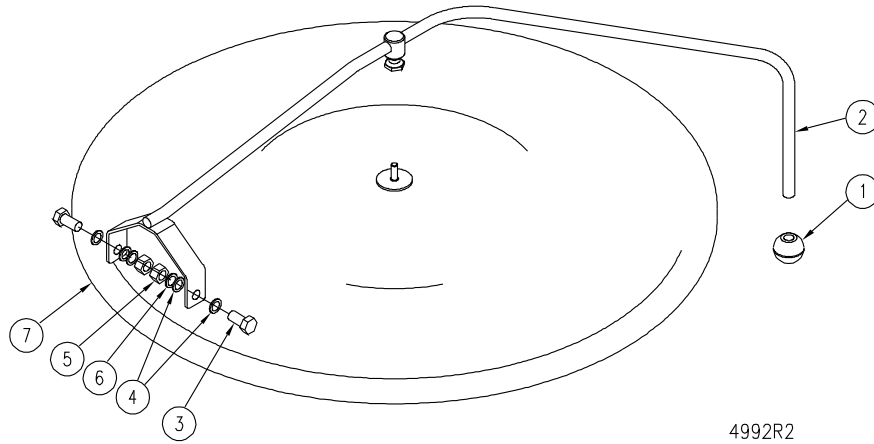

PARTS LIST, SELF-GENERATING STEAM FULL JACKET KETTLES,
MODELS: ELT-F, EL-F, EP-F

FIGURE 4

<u>ITEM</u>	<u>PART NUMBER</u>	<u>DESCRIPTION</u>	<u>QUANTITY</u>
	9-3185	HINGE ASSEMBLY	
1.	8-2029	Lock Pin	1
2.	8-2035L	End Lock Plate	1
3.	5428-1	Stationary Disc	1
4.	5430-1	Core	1
5.	8-2026	Spring	1
** 6.	8-2028-2	Handle Assembly, 20 Gallon Kettle	1
	8-2027	Handle Assembly, 30 Gallon Kettle	1
	8-2027-1	Handle Assembly, 40 Gallon Kettle	1
	8-2027-2	Handle Assembly, 60 Gallon Kettle	1
7.	5429-1	Rotary Disc	1
8.	8-2021	End Stop Plate	1
9.	1-56S6	Cap Screws, 1/4 - 20 x 3/4, Stainless Steel	4
10.	2-KB01	Knob	1
11.	4261-1	Mounting Plate Assembly - Tilting Models Only	1
** 12.	8-2005	Covers, 20 Gallon Kettle	1
	8-2006	Covers, 30 Gallon Kettle	1
	8-2007	Covers, 40 Gallon Kettle	1
	8-2008	Covers, 60 Gallon Kettle	1

** SELECT AS REQUIRED.

PARTS LIST, SELF-GENERATING STEAM FULL JACKET KETTLES,
 MODELS: ELT-F, EL-F, EP-F

FIGURE 5

HINGE ASSEMBLY

<u>ITEM</u>	<u>PART NUMBER</u>	<u>DESCRIPTION</u>	<u>QUANTITY</u>
1.	2-KB01	Knob	1
** 2.	9-3231-2	Handle Assembly, 20 Gallon Kettle	1
3.	1-85S8	Bolt	2
4.	1-W0V6	Fibre Washer	4
5.	1-89S0	Hex Nut, 1/2-20 UNF, Stainless Stl.	2
6.	S05N-12	Split Lock Washer	2
7.	8-2005	Cover, 20 Gallon Kettle	1