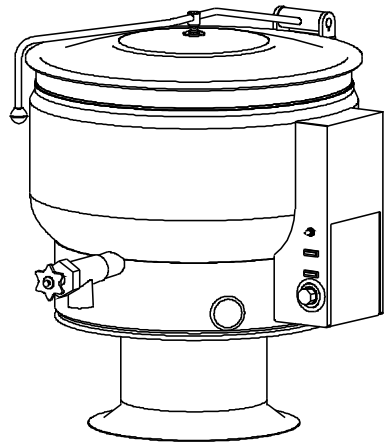

EP-F

SOLARIS STEAM
4673 OSBORNE DR., SUITE D
EL PASO, TX 79922

TELEPHONE: (704) 900-2068