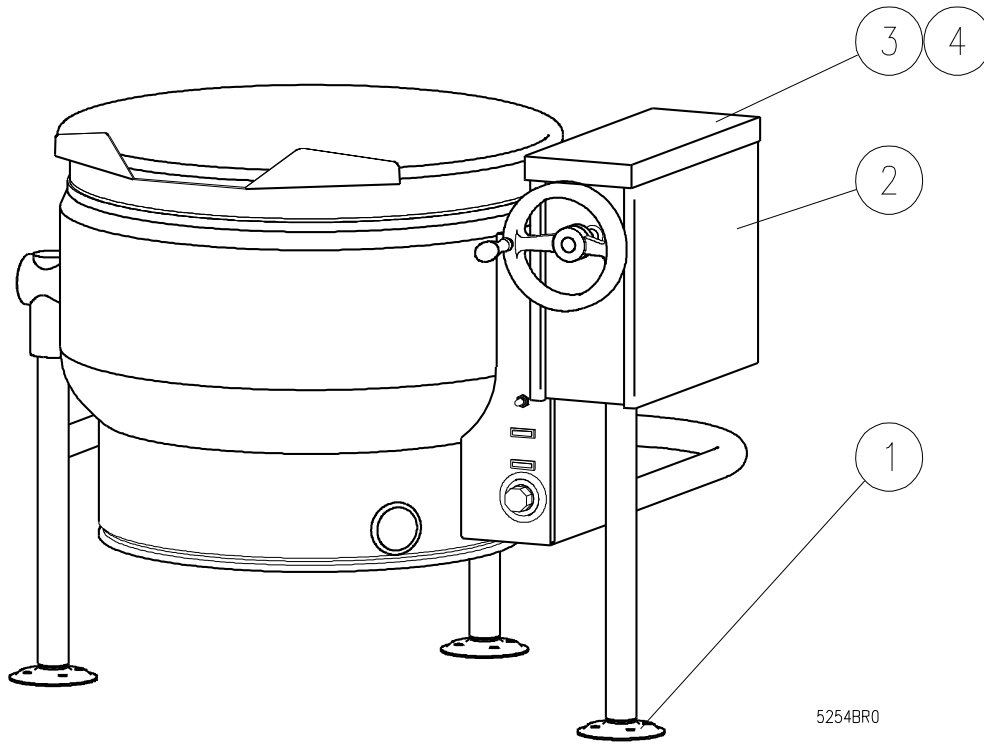

PARTS LIST, SELF-GENERATING STEAM FULL JACKET KETTLES,
MODELS: ELT-F, EL-F, EP-F

PARTS LIST

FIGURE 3

ELT-F

<u>ITEM</u>	<u>PART NUMBER</u>	<u>DESCRIPTION</u>	<u>QUANTITY</u>
1.	8-1308	Adjustable Flanged Foot	3
2.	2960-1	Console Box	1
3.	3534-1	Console Cover	1
4.	1-34S4	Screw, 10 - 32 x 1/2"	1