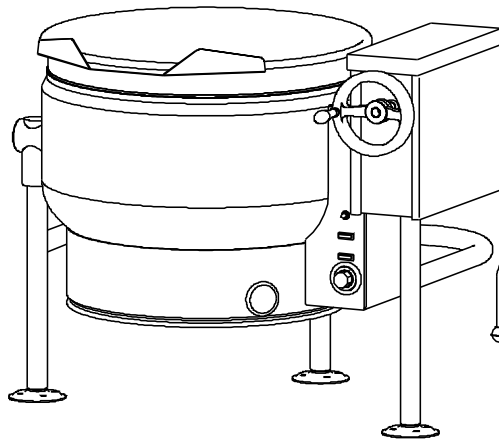

PARTS LIST
SELF-GENERATING STEAM FULL JACKET KETTLES
MODELS: ELT-F
EL-F
EP-F

ELT-F

SOLARIS STEAM
4673 OSBORNE DR., SUITE D
EL PASO, TX 79922

TELEPHONE: (704) 900-2068