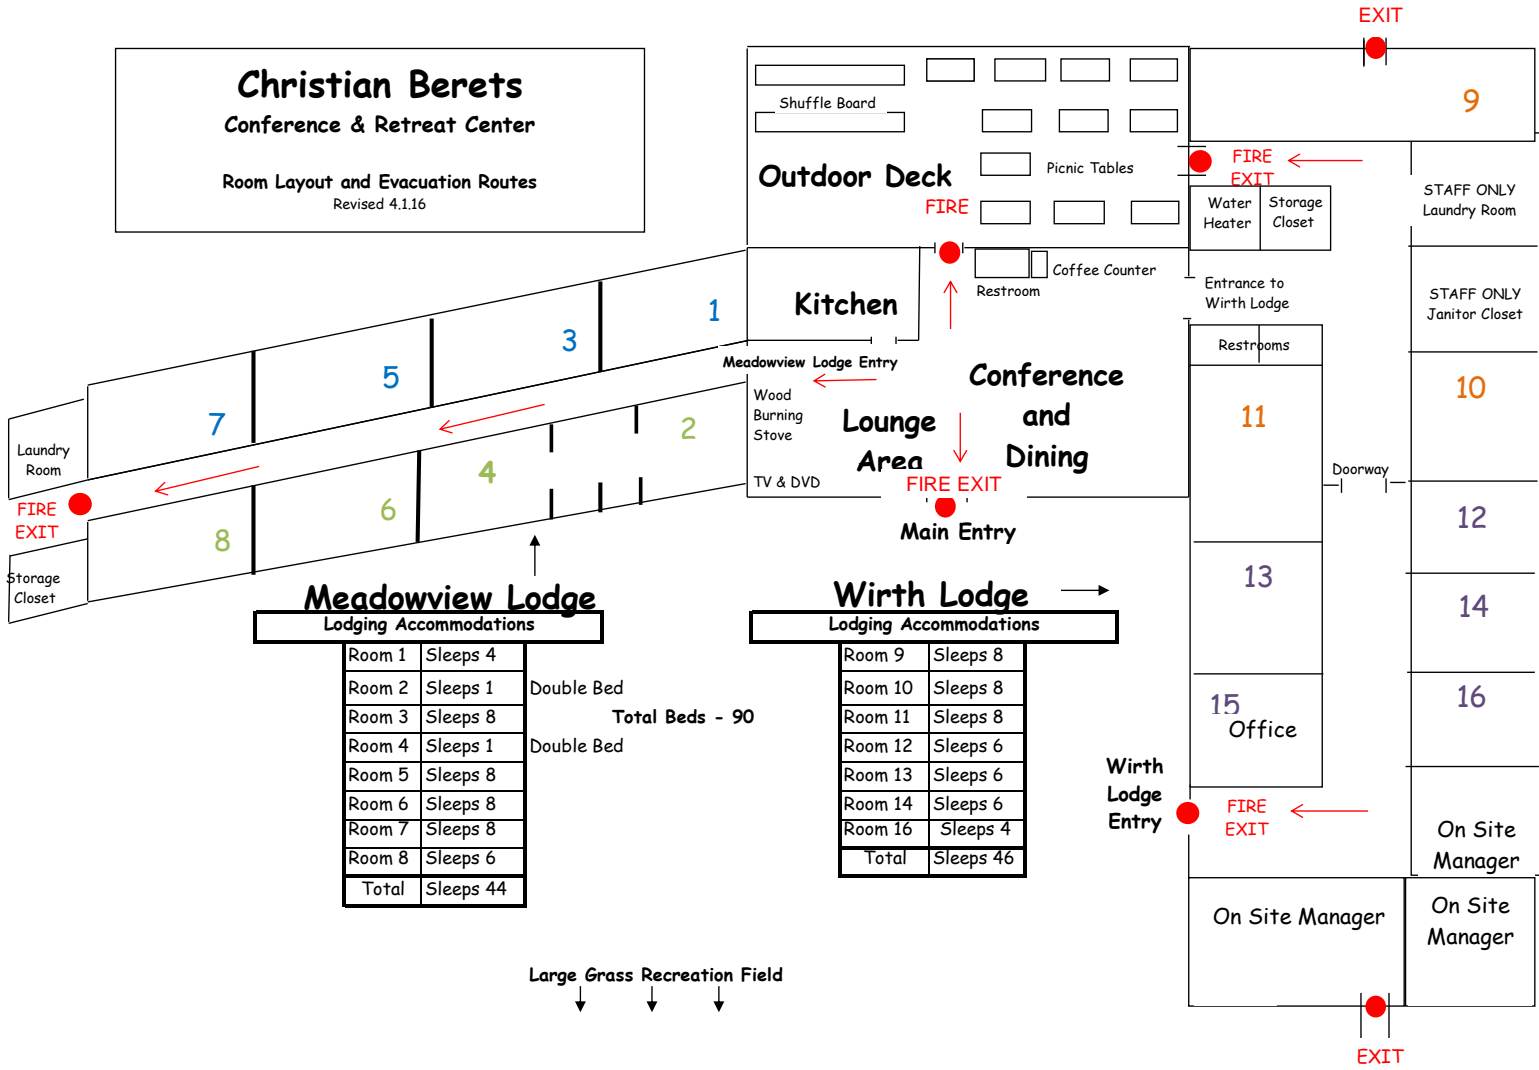

Christian Berets
Conference & Retreat Center
 Room Layout and Evacuation Routes
 Revised 4.1.16

Meadowview Lodge
 Lodging Accommodations

Room 1	Sleeps 4	
Room 2	Sleeps 1	Double Bed
Room 3	Sleeps 8	
Room 4	Sleeps 1	Double Bed
Room 5	Sleeps 8	
Room 6	Sleeps 8	
Room 7	Sleeps 8	
Room 8	Sleeps 6	
Total	Sleeps 44	

Total Beds - 90

Wirth Lodge
 Lodging Accommodations

Room 9	Sleeps 8
Room 10	Sleeps 8
Room 11	Sleeps 8
Room 12	Sleeps 6
Room 13	Sleeps 6
Room 14	Sleeps 6
Room 16	Sleeps 4
Total	Sleeps 46

Large Grass Recreation Field