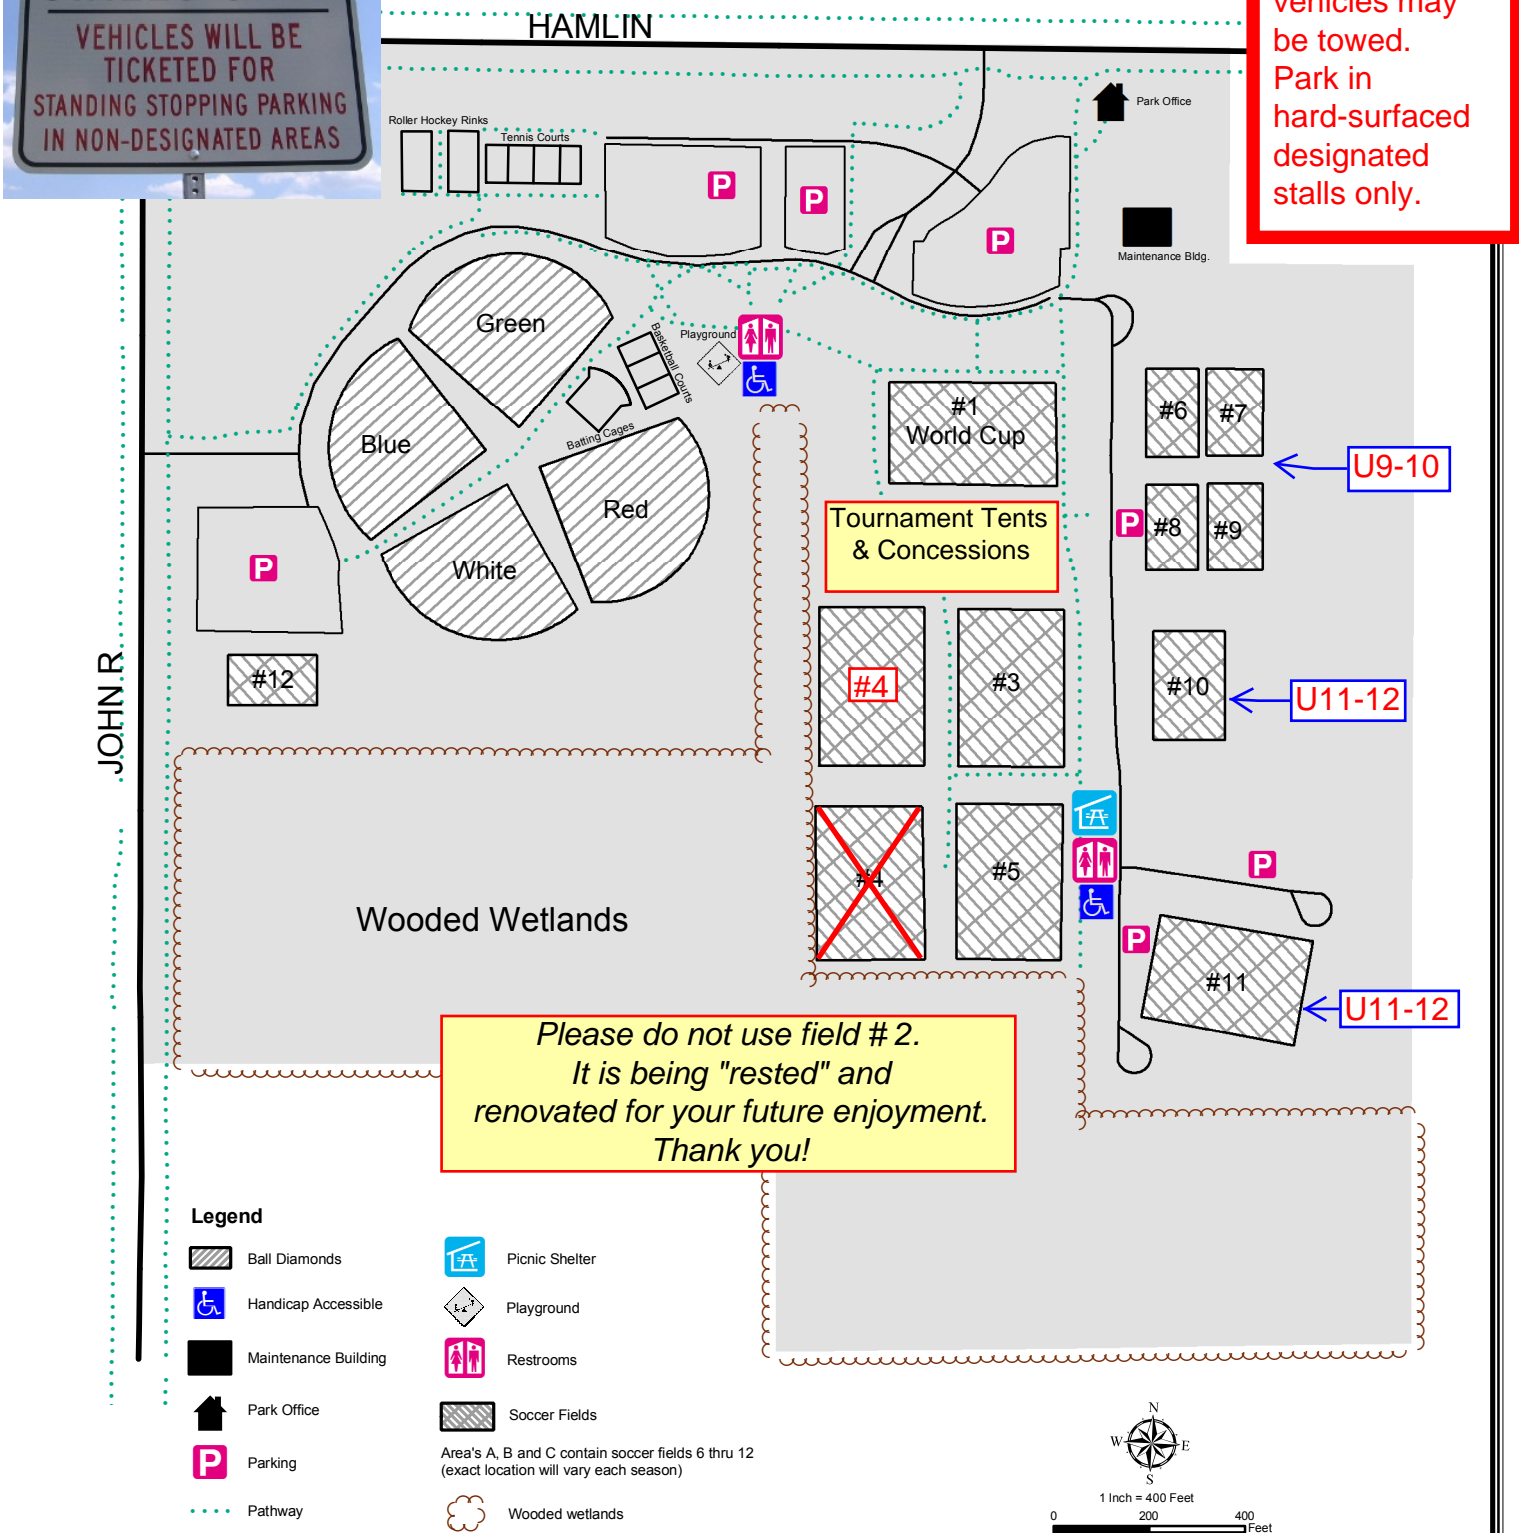

City of Rochester Hills
Earl E. Borden Park
2014 Memorial Day weekend

PARK IN DESIGNATED STALLS ONLY
VEHICLES WILL BE TICKETED FOR STANDING STOPPING PARKING IN NON-DESIGNATED AREAS

No parking on grass anywhere. Violators may be ticketed and vehicles may be towed. Park in hard-surfaced designated stalls only.

Please do not use field # 2. It is being "rested" and renovated for your future enjoyment. Thank you!

- Legend**
- Ball Diamonds
 - Handicap Accessible
 - Maintenance Building
 - Park Office
 - Parking
 - Pathway
 - Picnic Shelter
 - Playground
 - Restrooms
 - Soccer Fields
 - Area's A, B and C contain soccer fields 6 thru 12 (exact location will vary each season)
 - Wooded wetlands