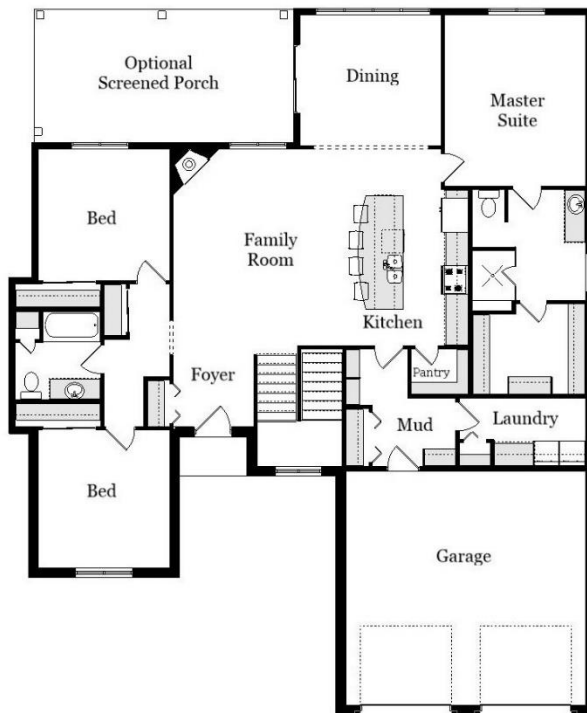

Your Land Your Style Your Home Your Way

Design + Build = Your Best Value

Value Engineered for Unique Affordability

Aston Hill LS 1850 Sq. Ft.

Copyright © 2023
Kraus Design Build
All Rights Reserved

All Our Plans are Customizable
to Meet Your Needs

The **Kraus** Company
DESIGN BUILD

Setting the New Standard