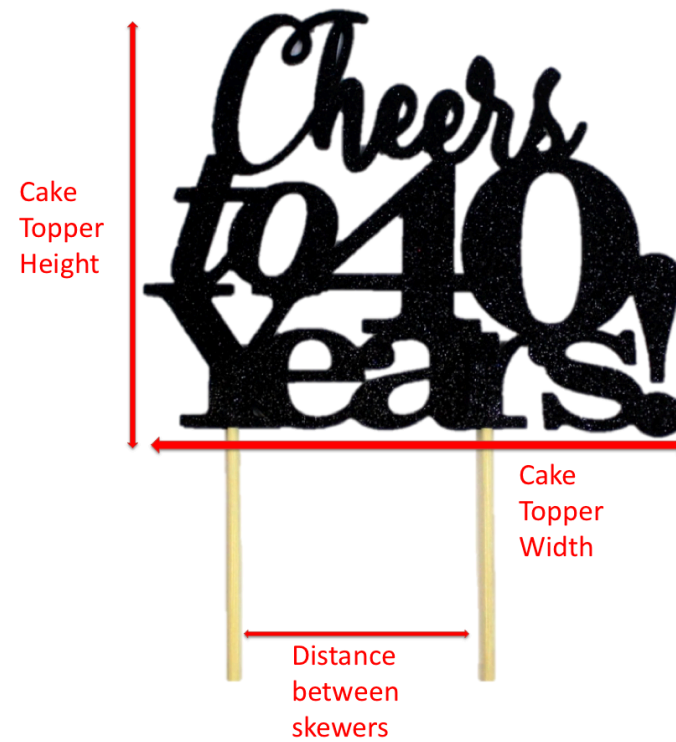

# CHEERS TO 40 YEARS!

Cake Topper Code	Cake Topper Width	Cake Topper Height	Distance Between Skewers	Recommendations
6x5	6 in	5 in	Less than 3in *skewers height is 4in	Ideal for 6in to 8in diameter cakes
8x6	8 in	6 in	Less than 4in *skewers height is 4in	Ideal for 9in diameter cakes
9x7	9 in	7 in	Around 4in *skewers height is 3in	Ideal for 10in diameter cakes
10x8	10 in	8 in	distance between 1 <sup>st</sup> & 3 <sup>rd</sup> skewer is less than 5in *skewers height is 3in	Ideal for 11in diameter cakes
11x9	11 in	9 in	distance between 1 <sup>st</sup> & 3 <sup>rd</sup> skewer is around 5in *skewers height is 3in	Ideal for 12in (or more) diameter cakes