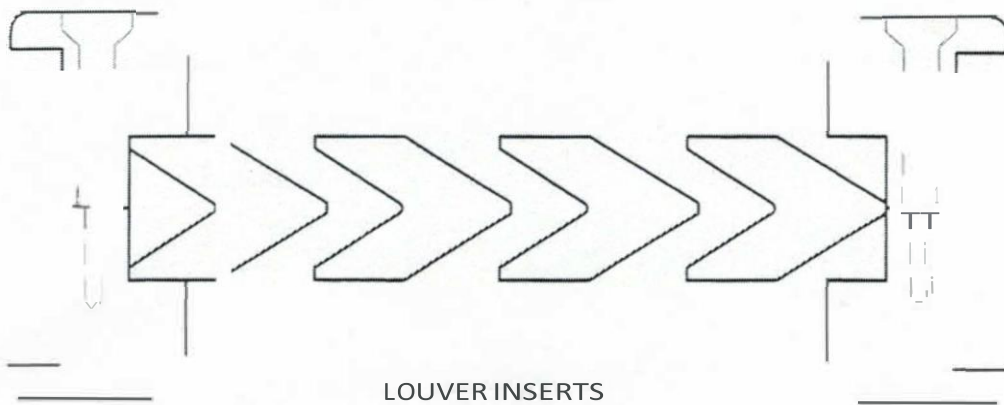

Wood Lite Beading

3/8" Flush Bead

1/2" Full-lipped Bead

1/2" Flush Bead

Product Features:

Use: For use in FD 1/3 Hour Fire Doors

Species

Available: Birch, Cherry, Mahogany, Maple, Red Oak

Sizes: Various sizes available in full-inch increments

Listed: WHI

Glass Size: Glass should be cut 1/8" less in length and width than wood beaded lite size ordered.

LOUVER INSERTS

218 Central Road, Fredricksburg, VA 22401