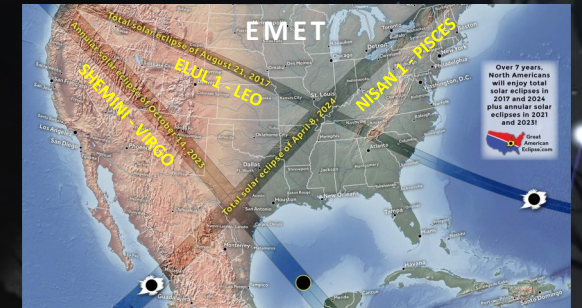

12P/PONS-BROOKS 'DEVIL' COMET

The purpose of this illustration is to depict the Trajectory of what has been deemed the 'Devil Comet' of Comet 12P/Pons-Brooks. Why this Comet is of particular Significance, is that it conjoined the Parade of Planets that configure right as the 3rd and last Great American Eclipse occurred over the Continental USA. What this means is that as the Eclipse reaches its Apex near the Heart of the USA, and the 'Lights Go Out', the People in the Path of Totality will see this Comet. It will be off to the Side of Jupiter, just above the Ecliptic in the Sign of Aries. One will be making some Observations and then correlate that the many Data Points that one believes does carry some Prophetic Weight as to its possible Inference in relation to the End Times, generically but as it pertains specifically to the USA. What that, the Depiction will be based on a Stereographic View of the Universe from a 'Top View'. The Comet 'Corkscrews' since 1958, up until it reaches Vega in 2023. From there it catapults to the Planet Parade through Aries and Conjoins near Jupiter. One is insinuating that the Heavenly Sign is that of a Decision, a Choice of which GOD the USA will follow, the Devil or the Deliverer? It is a Celestial Reminder that it was Jesus, the Aries or Sacrificial Lamb who Paid for Sins to have Humanity restored, Spirit, Soul, Body and Mind.

2024-04-08 19:46:44 UTC+01:13 (LMST)

3RD GREAT AMERICAN PISCES ECLIPSE

MIDDAY IN THE HEARTLAND OF THE USA LOOKING SOUTH IN THE MONTH OF NISAN 1, 5784 OR APRIL 8-9, 2024

OBSERVATION

From Revelation 12 Sign of September 23, 2017 to New Moon Total Solar Eclipse (Great American), April 8, 2024

Total Eclipse

MONTH: Nisan

Nisan 1 = New Moon April 8, 2024
Nisan 2 = Sliver of Moon April 9, 2024

PROTO-HEBREW LETTER
Alef-Beginning

PROTO-HEBREW LETTER
Mem-Middle

PROTO-HEBREW LETTER
Tav-End

X = 'Truth'

PISCES MENORAH PATTERN