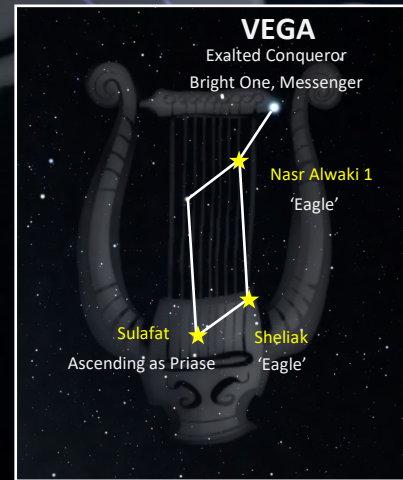

12P/PONS-BROOKS 'DEVIL' COMET

The purpose of this illustration is to depict the Trajectory of what has been deemed the 'Devil Comet' of Comet 12P/Pons-Brooks. Why this Comet is of particular Significance, is that it conjoined the Parade of Planets that configure right as the 3rd and last Great American Eclipse occurred over the Continental USA. What this means is that as the Eclipse reaches its Apex near the Heart of the USA, and the 'Lights Go Out', the People in the Path of Totality will see this Comet. It will be off to the Side of Jupiter, just above the Ecliptic in the Sign of Aries. One will be making some Observations and then correlate that the many Data Points that one believes does carry some Prophetic Weight as to its possible Inference in relation to the End Times, generically but as it pertains specifically to the USA. What that, the Depiction will be based on a Stereographic View of the Universe from a 'Top View'. The Comet 'Corkscrews' since 1958, up until it reaches Vega in 2023. From there it catapults to the Planet Parade through Aries and Conjoins near Jupiter. One is insinuating that the Heavenly Sign is that of a Decision, a Choice of which GOD the USA will follow, the Devil or the Deliverer? It is a Celestial Reminder that it was Jesus, the Aries or Sacrificial Lamb who Paid for Sins to have Humanity restored, Spirit, Soul, Body and Mind.

TRAGECTOTY OF COMET FROM ENTERING AND EXITING OF THE ECLIPTIC

Vega is the 5th Brightest Star in the Visible Universe. The Star is relatively close at only 25 Light-Years (7.7 Parsecs) from the Sun.

12P/PONS-BROOKS COMET